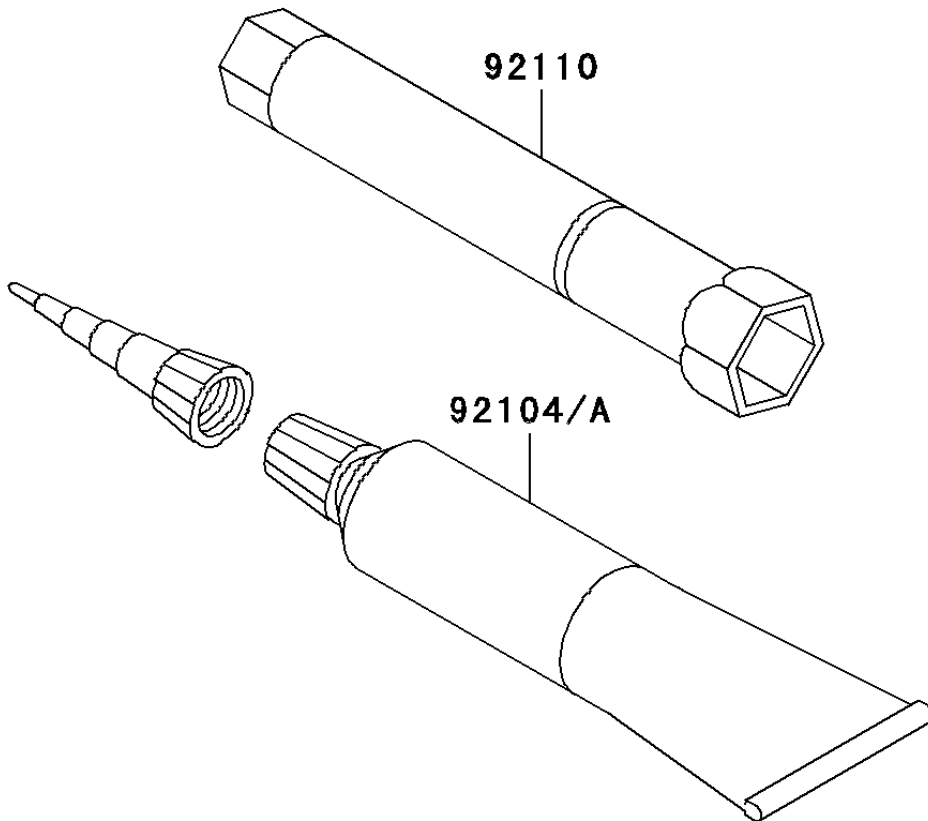

2011 KLX®140 PARTS DIAGRAM

Owner's Tools

F2810

2011 KLX®140 PARTS LIST

Owner's Tools

ITEM NAME	PART NUMBER	QUANTITY
GASKET-LIQUID,TB1211F,CLEAR (Ref # 92104)	92104-0004	1
GASKET-LIQUID,TB1216B,BLACK (Ref # 92104A)	92104-1064	1
TOOL-WRENCH,BOX,16MM (Ref # 92110)	92110-1206	1