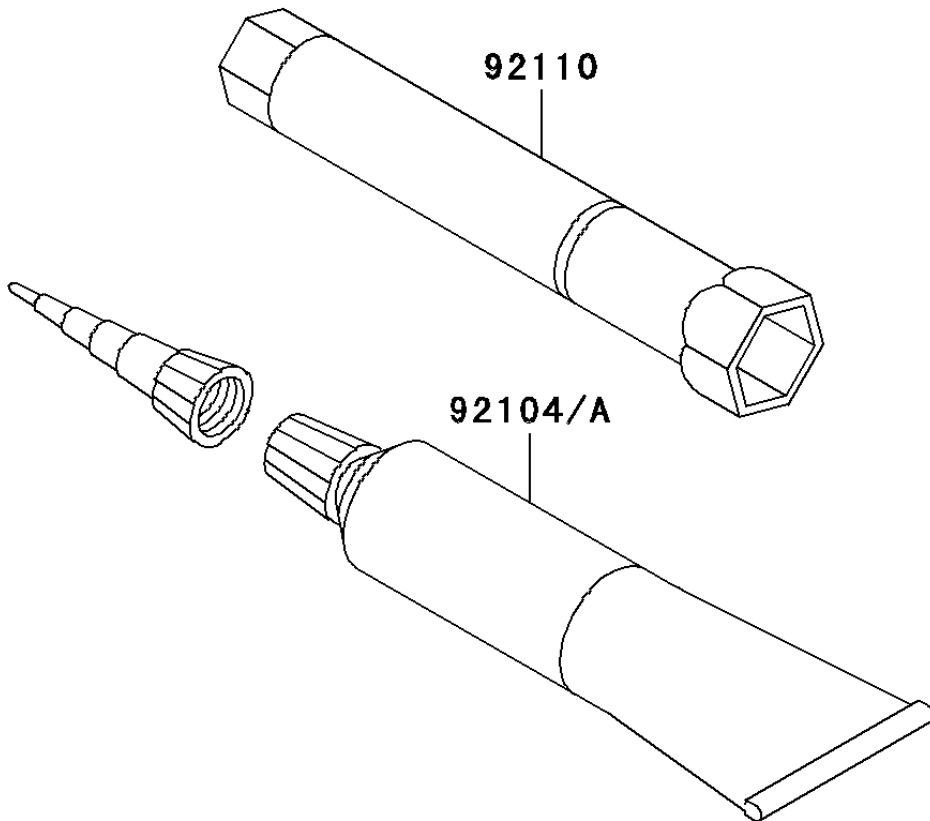

2008 KLX®140 PARTS DIAGRAM

Owner's Tools

F2810

2008 KLX®140 PARTS LIST

Owner's Tools

ITEM NAME	PART NUMBER	QUANTITY
GASKET-LIQUID,TB1211F,CLEAR (Ref # 92104)	92104-0004	1
GASKET-LIQUID,TB1216B,BLACK (Ref # 92104A)	92104-1064	1
TOOL-WRENCH,BOX,16MM (Ref # 92110)	92110-1206	1