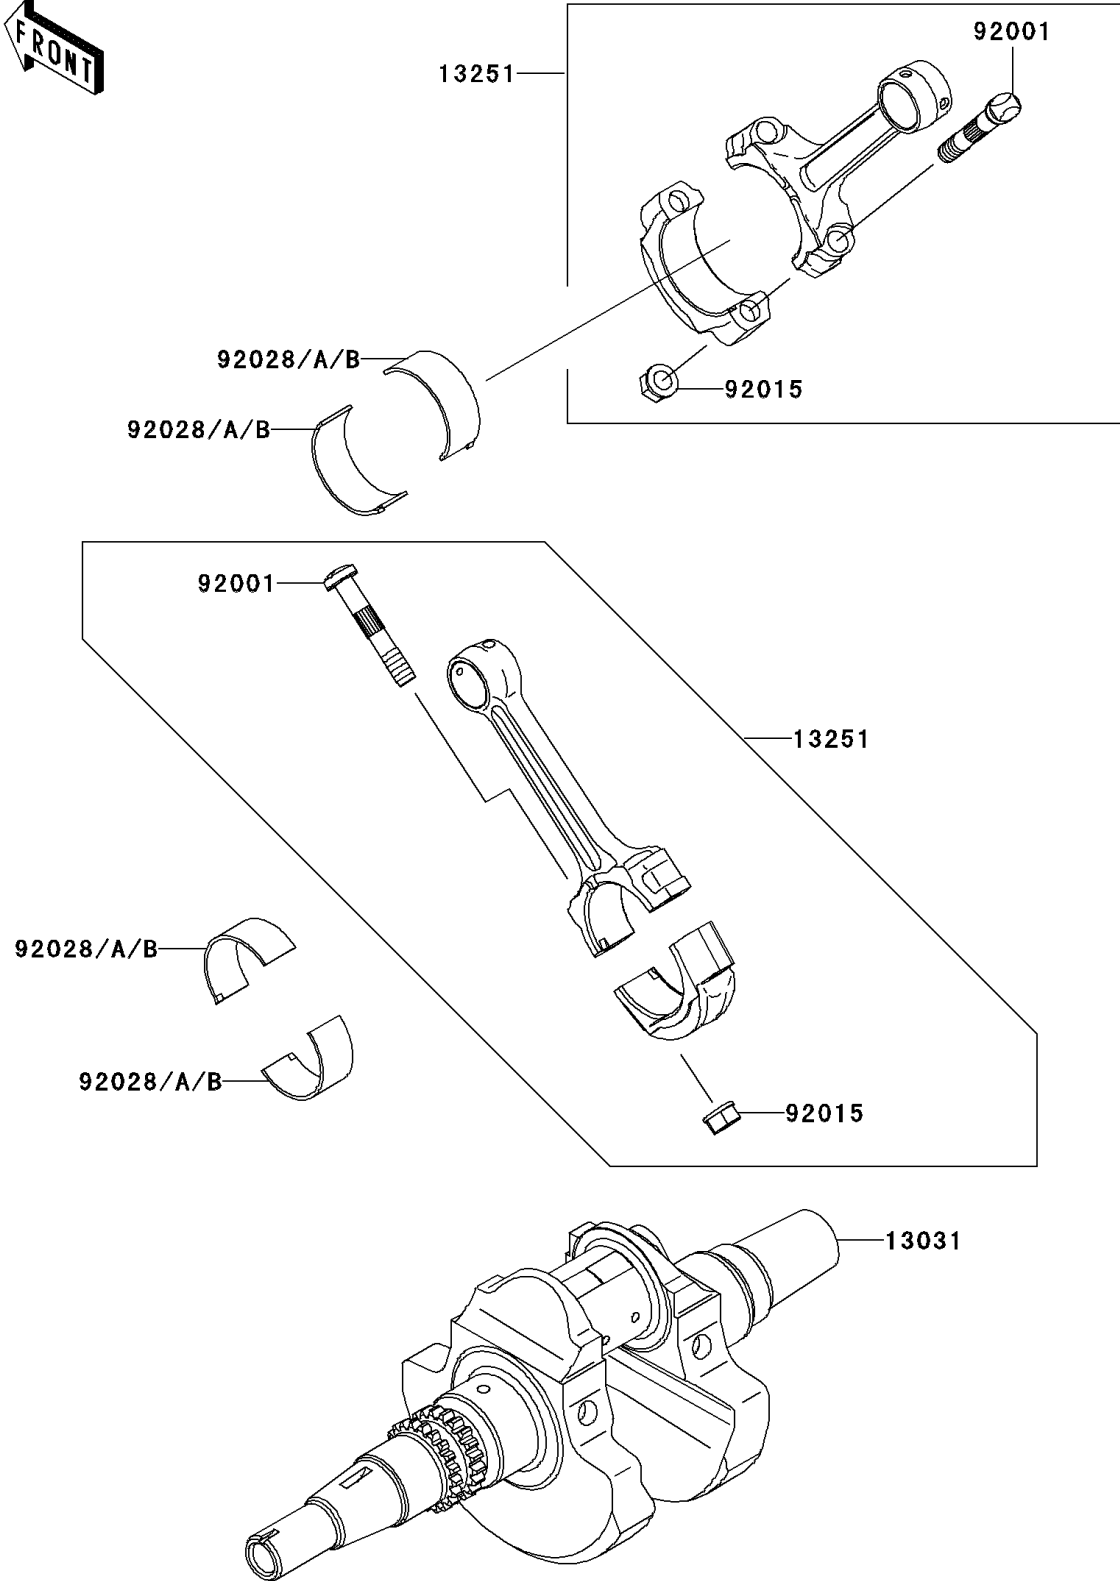

# 2007 Brute Force 650 4x4 Hardwoods Green HD PARTS DIAGRAM

Crankshaft

E1321

## 2007 Brute Force 650 4x4 Hardwoods Green HD PARTS LIST

### Crankshaft

ITEM NAME	PART NUMBER	QUANTITY
CRANKSHAFT-COMP (Ref # 13031)	13031-0078	1
ROD-ASSY-CONNECTING (Ref # 13251)	13251-1130	2
BOLT,CONNECTING ROD (Ref # 92001)	92001-1980	4
NUT,FLANGED,8MM (Ref # 92015)	92015-1311	4
BUSHING,CONNECTING ROD,GREEN (Ref # 92028)	92028-1961	AR
BUSHING,CONNECTING ROD,YELLOW (Ref # 92028A)	92028-1962	4
BUSHING,CONNECTING ROD,BROWN (Ref # 92028B)	92028-1963	AR