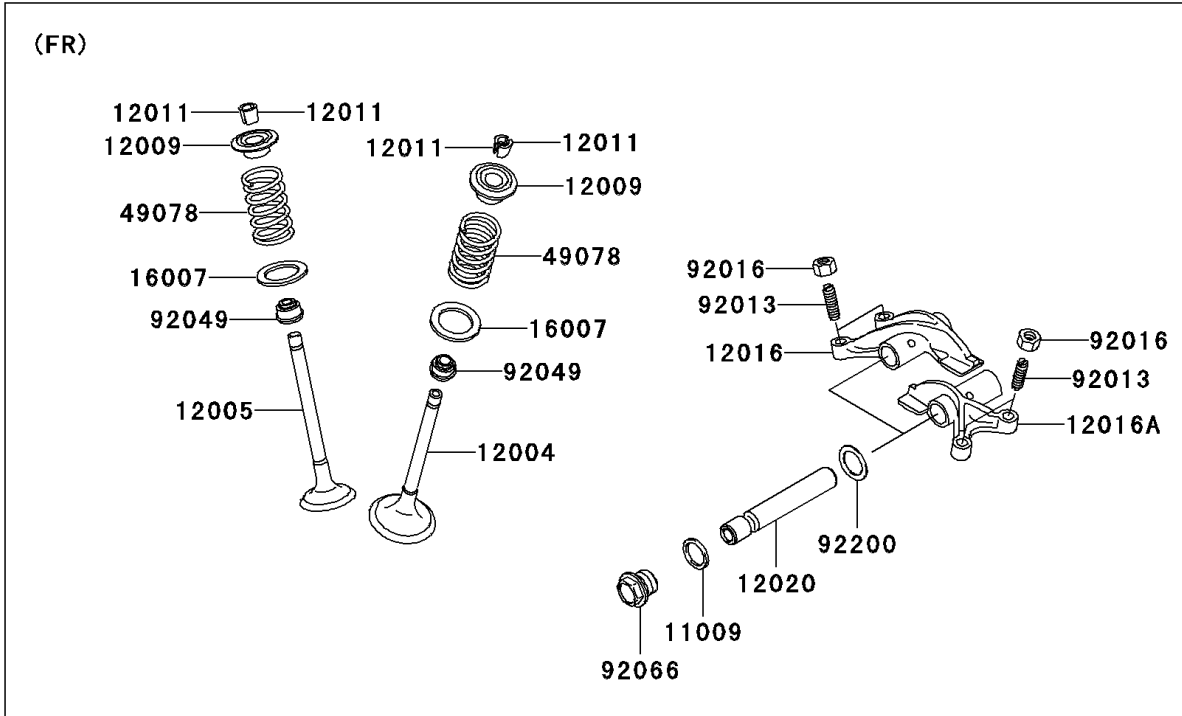

2007 Brute Force 650 4x4 Hardwoods Green HD PARTS DIAGRAM

Valve(s)

E1210

2007 Brute Force 650 4x4 Hardwoods Green HD PARTS LIST

Valve(s)

ITEM NAME	PART NUMBER	QUANTITY
GASKET,14X18X1.5 (Ref # 11009)	11009-1430	4
VALVE-INTAKE (Ref # 12004)	12004-0007	4
VALVE-EXHAUST (Ref # 12005)	12005-0047	4
RETAINER-VALVE SPRING (Ref # 12009)	12009-1056	8
COLLET (Ref # 12011)	12011-1051	16
ARM-ROCKER,EXHAUST (Ref # 12016)	12016-1128	2
ARM-ROCKER,INTAKE (Ref # 12016A)	12016-1129	2
SHAFT-ROCKER (Ref # 12020)	12020-0004	4
SEAT-SPRING,17.5X23.8X0.5 (Ref # 16007)	16007-1178	8
SPRING-ENGINE VALVE (Ref # 49078)	49078-0014	8
SCREW,6MM (Ref # 92013)	92013-009	8
NUT,6MM (Ref # 92016)	92016-061	8
SEAL-OIL,VSB58.558 (Ref # 92049)	92049-1218	8
PLUG,DRAIN (Ref # 92066)	92066-2196	4
WASHER,13X17X0.3 (Ref # 92200)	92200-1508	4