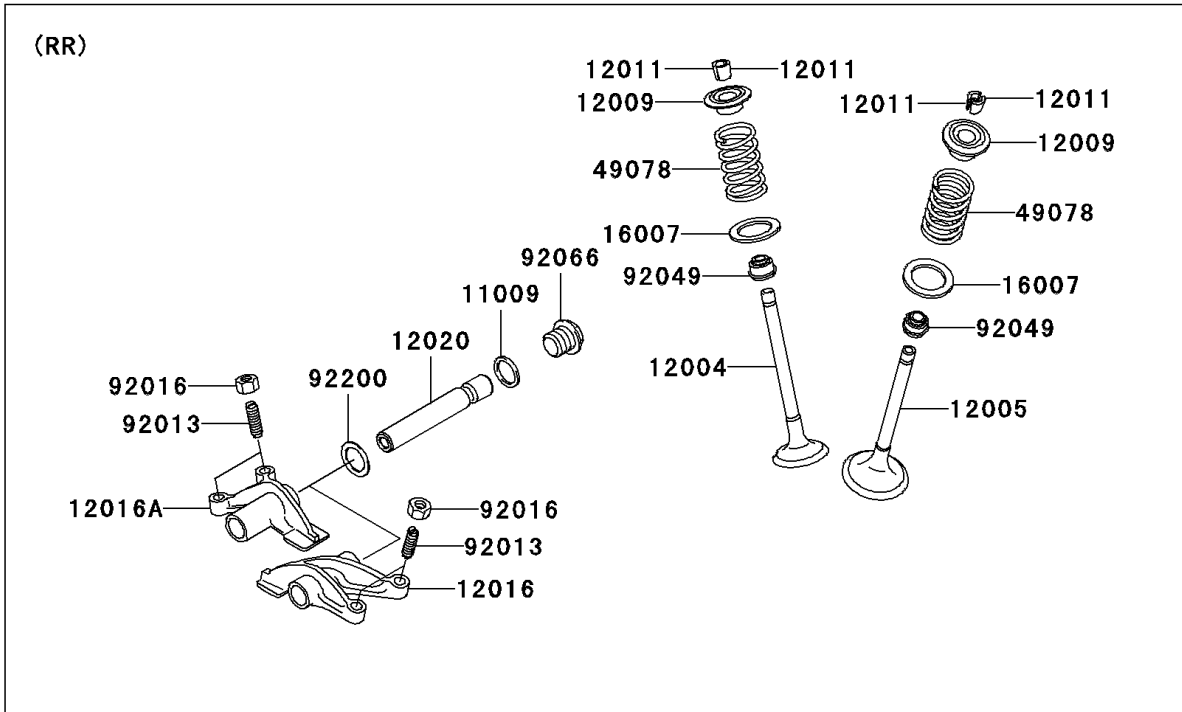

2007 Brute Force 650 4x4 Hardwoods Green HD PARTS DIAGRAM

Valve(s)

E1210

2007 Brute Force 650 4x4 Hardwoods Green HD PARTS LIST

Valve(s)

ITEM NAME	PART NUMBER	QUANTITY
GASKET,14X18X1.5 (Ref # 11009)	11009-1430	4
VALVE-INTAKE (Ref # 12004)	12004-0007	4
VALVE-EXHAUST (Ref # 12005)	12005-0047	4
RETAINER-VALVE SPRING (Ref # 12009)	12009-1056	8
COLLET (Ref # 12011)	12011-1051	16
ARM-ROCKER,EXHAUST (Ref # 12016)	12016-1128	2
ARM-ROCKER,INTAKE (Ref # 12016A)	12016-1129	2
SHAFT-ROCKER (Ref # 12020)	12020-0004	4
SEAT-SPRING,17.5X23.8X0.5 (Ref # 16007)	16007-1178	8
SPRING-ENGINE VALVE (Ref # 49078)	49078-0014	8
SCREW,6MM (Ref # 92013)	92013-009	8
NUT,6MM (Ref # 92016)	92016-061	8
SEAL-OIL,VSB58.558 (Ref # 92049)	92049-1218	8
PLUG,DRAIN (Ref # 92066)	92066-2196	4
WASHER,13X17X0.3 (Ref # 92200)	92200-1508	4