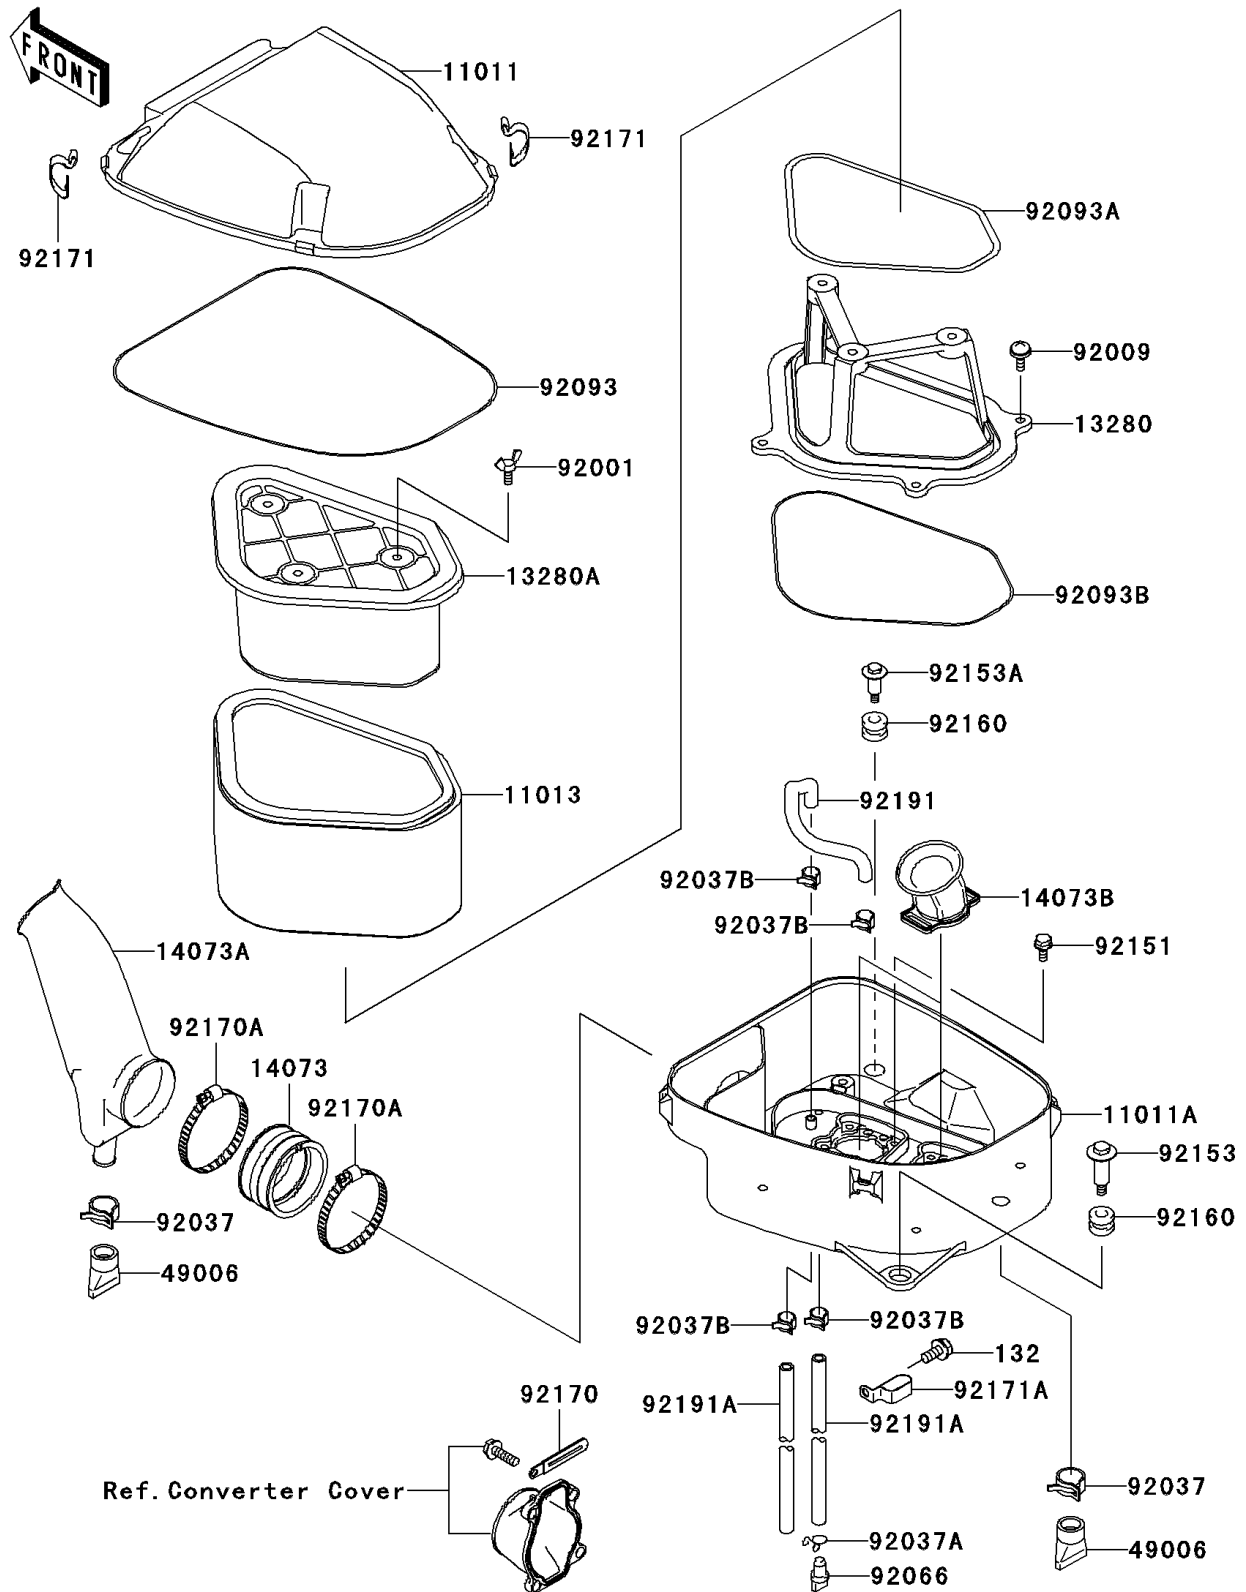

2007 Brute Force 650 4x4 Hardwoods Green HD PARTS DIAGRAM

Air Cleaner

E1130

2007 Brute Force 650 4x4 Hardwoods Green HD PARTS LIST

Air Cleaner

ITEM NAME	PART NUMBER	QUANTITY
BOLT-FLANGED-SMALL,6X12 (Ref # 132)	132BD0612	1
CASE-AIR FILTER,UPP (Ref # 11011)	11011-0046	1
CASE-AIR FILTER,LWR (Ref # 11011A)	11011-0047	1
ELEMENT-AIR FILTER (Ref # 11013)	11013-0001	1
HOLDER (Ref # 13280)	13280-0111	1
HOLDER (Ref # 13280A)	13280-1272	1
DUCT,JOINT (Ref # 14073)	14073-1775	1
DUCT,INTAKE (Ref # 14073A)	14073-1778	1
DUCT,AIR FANNEL (Ref # 14073B)	14073-1830	1
BOOT (Ref # 49006)	49006-1292	1
BOLT,WING,6X15 (Ref # 92001)	92001-1703	1
SCREW,6X16 (Ref # 92009)	92009-1621	1
CLAMP,HOSE CLIP (Ref # 92037)	92037-1460	1
CLAMP,TUBE (Ref # 92037A)	92037-147	1
CLAMP,TUBE (Ref # 92037B)	92037-1505	1
PLUG,DRAIN (Ref # 92066)	92066-1211	1
SEAL,AIR FILTER CASE (Ref # 92093)	92093-1522	1
SEAL,HOLDER-HOLDER (Ref # 92093A)	92093-1569	1
SEAL (Ref # 92093B)	92093-1570	1
BOLT,FLANGED,5X12 (Ref # 92151)	92151-1305	1
BOLT,AIR FILTER,LH (Ref # 92153)	92153-1051	1
BOLT,FLANGED,6X28.7 (Ref # 92153A)	92153-1052	1
DAMPER (Ref # 92160)	92160-1594	1
CLAMP (Ref # 92170)	92170-1514	1
CLAMP (Ref # 92170A)	92170-1764	1
CLAMP,AIR FILTER CASE (Ref # 92171)	92171-1394	1
CLAMP,AIR VENT (Ref # 92171A)	92171-1522	1
TUBE,7X11X210 (Ref # 92191)	92191-1494	1
TUBE,7X11X470 (Ref # 92191A)	92191-1531	1