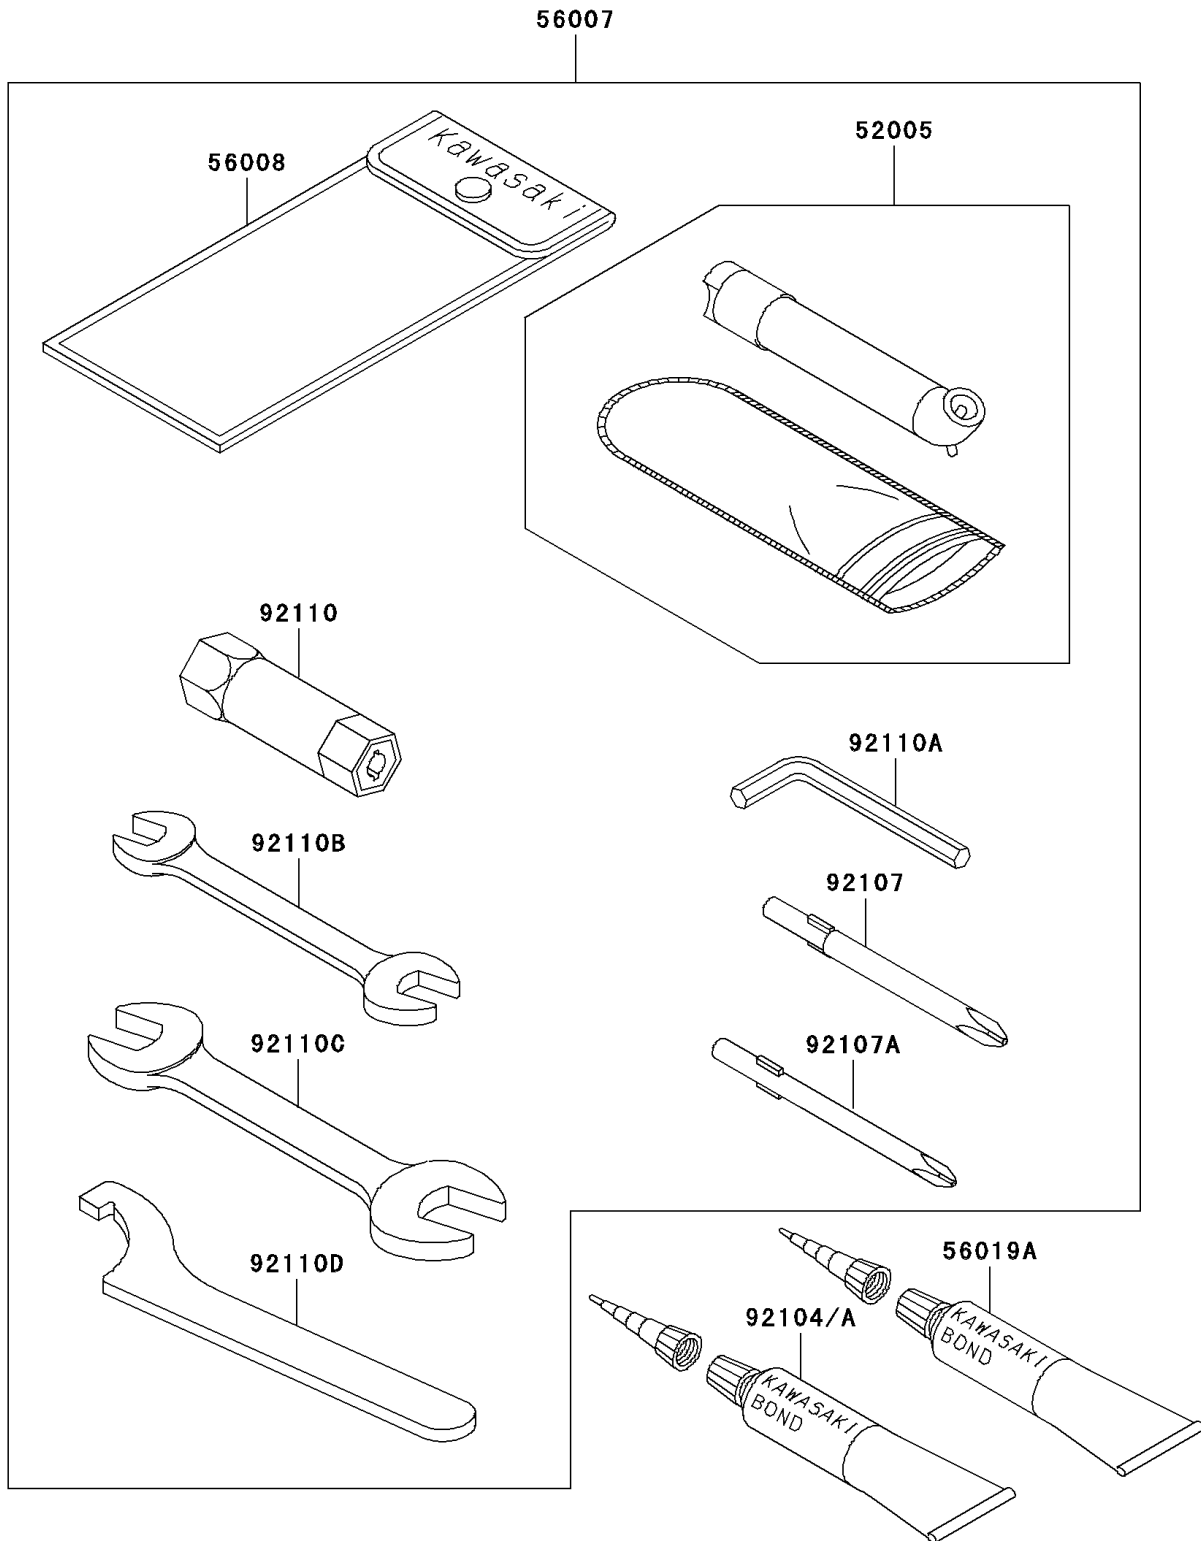

## 2005 Brute Force 650 4x4 PARTS DIAGRAM

Owner's Tools

F2810

## 2005 Brute Force 650 4x4 PARTS LIST

### Owner's Tools

ITEM NAME	PART NUMBER	QUANTITY
GAUGE,AIR (Ref # 52005)	52005-1082	1
TOOL-KIT (Ref # 56007)	56007-1494	1
BAG,TOOL (Ref # 56008)	56008-1007	1
THREE BOND TB1211,HT/RS,WHITE (Ref # 56019A)	56019-120	1
GASKET-LIQUID,TB1216,GRAY (Ref # 92104)	92104-1063	1
GASKET-LIQUID,TB1215 (Ref # 92104A)	92104-1065	1
TOOL-DRIVER,#3PHILLIPS (Ref # 92107)	92107-005	1
TOOL-DRIVER,#2PHILLIPS (Ref # 92107A)	92107-1053	1
TOOL-WRENCH,BOX,16MM (Ref # 92110)	92110-1116	1
TOOL-WRENCH,ALLEN,3MM (Ref # 92110A)	92110-1140	1
TOOL-WRENCH,OPEN END,10X12 (Ref # 92110B)	92110-1152	1
TOOL-WRENCH,OPEN END,14X17 (Ref # 92110C)	92110-1153	1
TOOL-WRENCH,HOOK (Ref # 92110D)	92110-1173	1