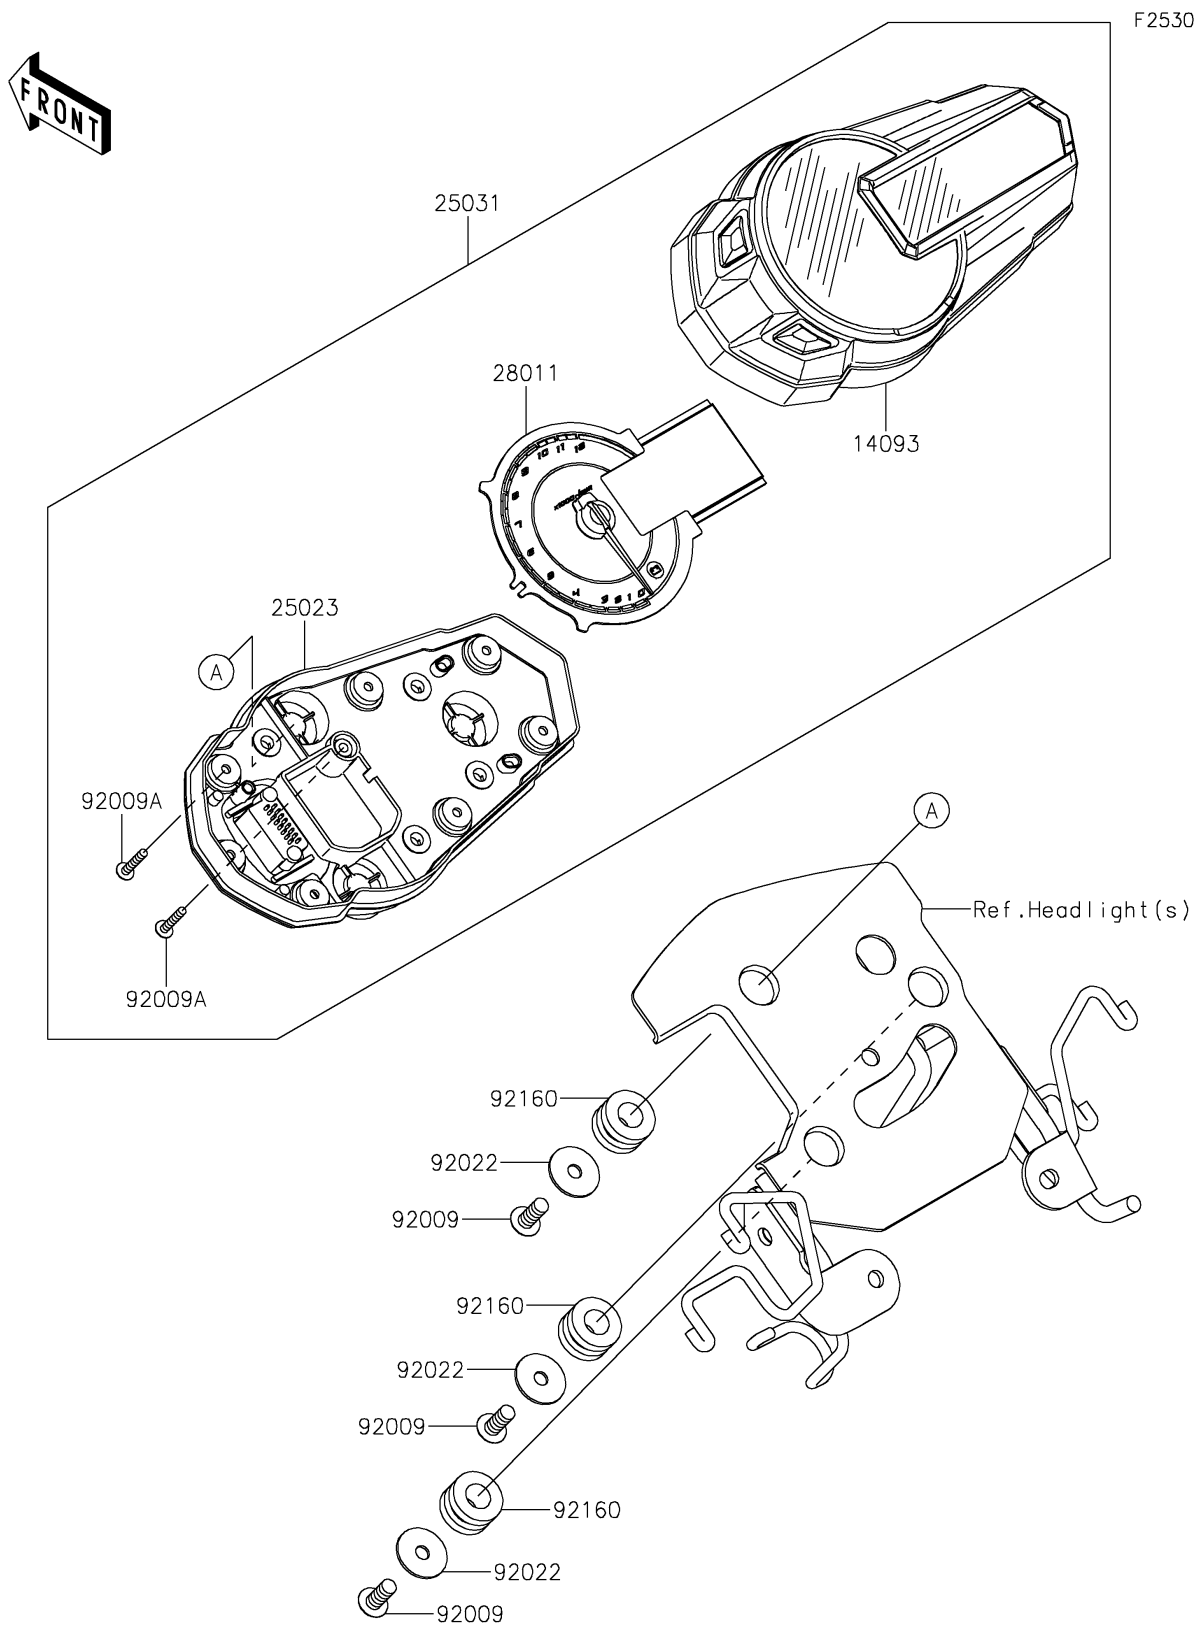

2019 Z125 PRO PARTS DIAGRAM

Meter(s)

2019 Z125 PRO PARTS LIST

Meter(s)

ITEM NAME	PART NUMBER	QUANTITY
COVER (Ref # 14093)	14093-0470	1
COVER-METER CASE (Ref # 25023)	25023-0122	1
METER-ASSY,COMBINATION (Ref # 25031)	25031-0650	1
METER,TA&LCD (Ref # 28011)	28011-0656	1
SCREW,TAPPING,5X14 (Ref # 92009)	92009-1197	1
SCREW,TAPPING,3X16 (Ref # 92009A)	92009-1391	1
WASHER,5.5X20X1.2 (Ref # 92022)	92022-1405	1
DAMPER,10X20X12 (Ref # 92160)	92160-1167	1