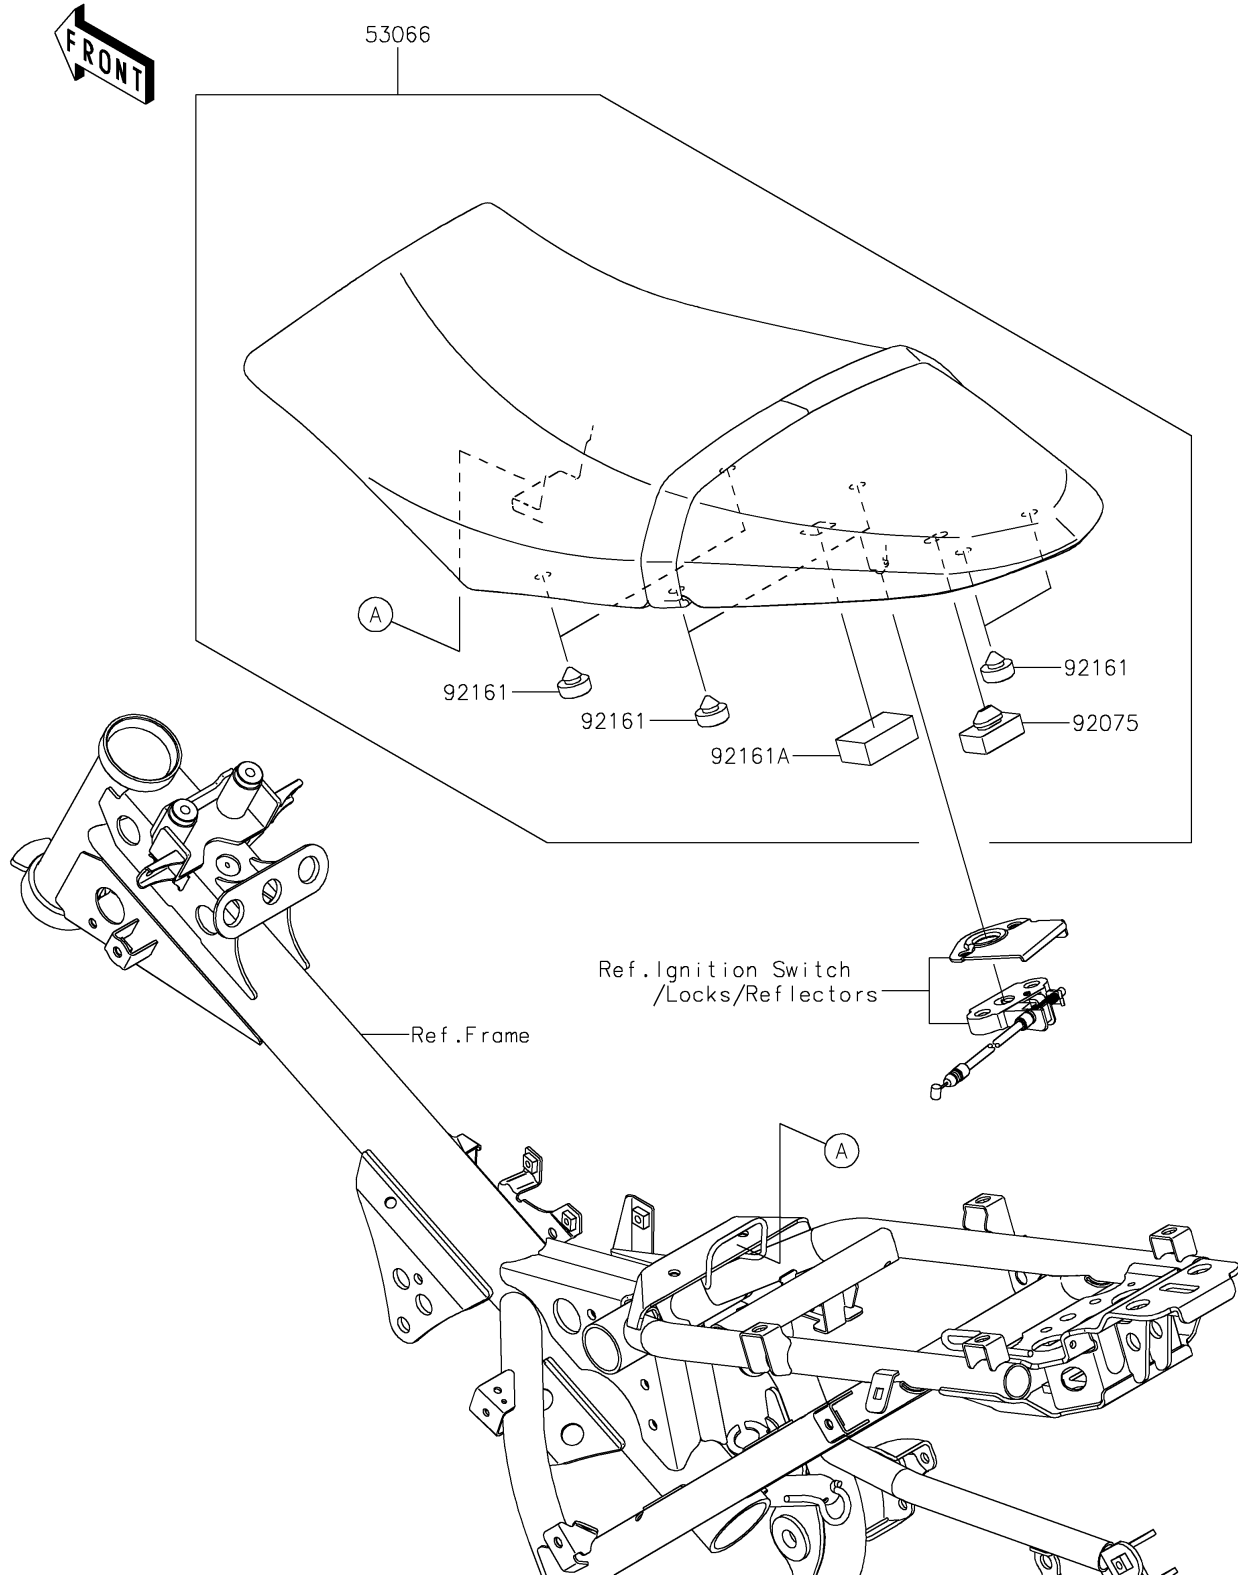

2019 Z125 PRO PARTS DIAGRAM

Seat

F2510

2019 Z125 PRO PARTS LIST

Seat

ITEM NAME	PART NUMBER	QUANTITY
SEAT-ASSY,BLACK+BLK (Ref # 53066)	53066-0529-12Y	1
DAMPER (Ref # 92075)	92075-099	1
DAMPER,10X20X8 (Ref # 92161)	92161-0855	1
DAMPER,27X42X15 (Ref # 92161A)	92161-1866	1