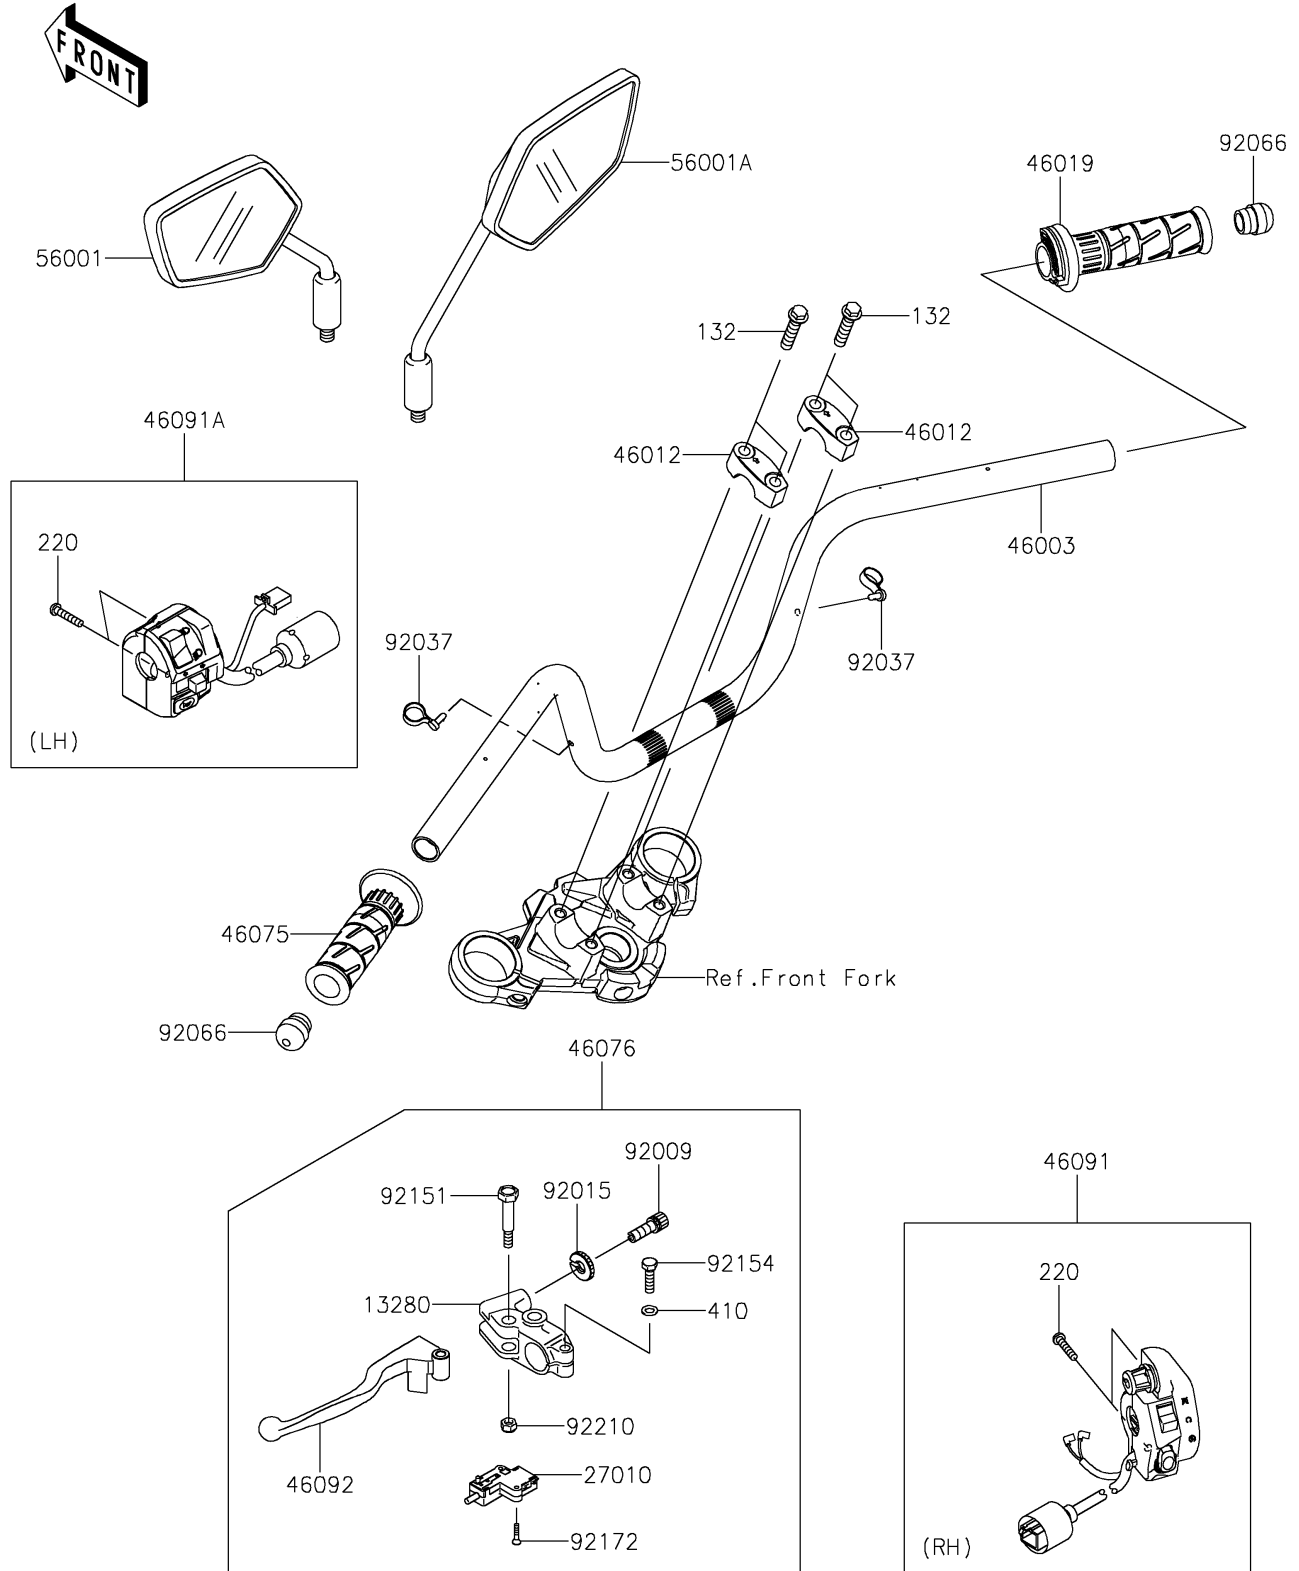

## 2018 Z125 PRO PARTS DIAGRAM

Handlebar

F2310

## 2018 Z125 PRO PARTS LIST

Handlebar

ITEM NAME	PART NUMBER	QUANTITY
BOLT-FLANGED-SMALL,8X35 (Ref # 132)	132E0835	1
HOLDER,CLUTCH LEVER (Ref # 13280)	13280-0105	1
SCREW-PAN-CROS,5X25 (Ref # 220)	220AB0525	1
SWITCH,CLUTCH (Ref # 27010)	27010-0729	1
WASHER-PLAIN-SMALL,6MM (Ref # 410)	410AB0600	1
HANDLE,F.S.BLACK (Ref # 46003)	46003-0655-18R	1
HOLDER-HANDLE,UPP,F.S.BLACK (Ref # 46012)	46012-0101-18R	1
GRIP-ASSY,THROTTLE (Ref # 46019)	46019-0047	1
GRIP (Ref # 46075)	46075-0606	1
LEVER-ASSY-GRIP,CLUTCH (Ref # 46076)	46076-0147	1
HOUSING-ASSY-CONTROL,RH (Ref # 46091)	46091-0318	1
HOUSING-ASSY-CONTROL,LH (Ref # 46091A)	46091-0319	1
LEVER-GRIP,CLUTCH (Ref # 46092)	46092-0567	1
MIRROR-ASSY,LH (Ref # 56001)	56001-0312	1
MIRROR-ASSY,RH (Ref # 56001A)	56001-0313	1
SCREW,CABLE ADJUST,8MM,BLACK (Ref # 92009)	92009-1134	1
NUT,CABLE ADJUST LOCK,8MM,BLK (Ref # 92015)	92015-1197	1
CLAMP,SPEED,L=58 (Ref # 92037)	92037-1163	1
PLUG (Ref # 92066)	92066-0825	1
BOLT,LEVER SET (Ref # 92151)	92151-1986	1
BOLT,UPSET,6X22 (Ref # 92154)	92154-1422	1
SCREW-CSK-CROS,3X16 (Ref # 92172)	92172-1187	1
NUT,LOCK,6MM (Ref # 92210)	92210-1551	1