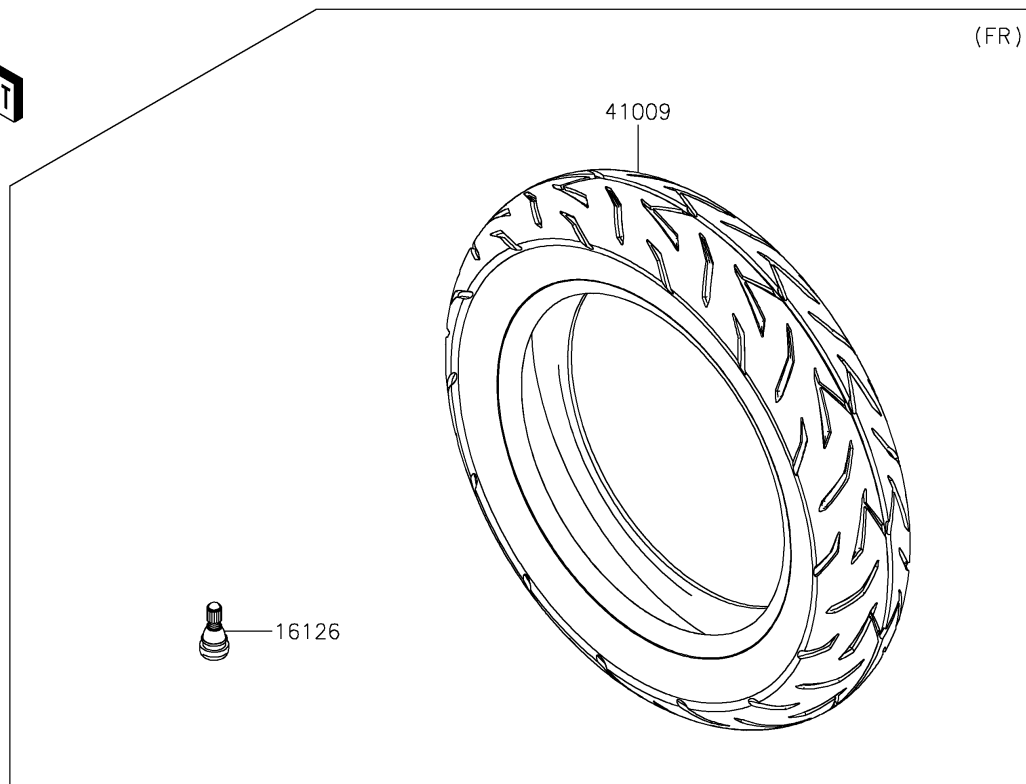

2018 Z125 PRO PARTS DIAGRAM

Tires

2018 Z125 PRO PARTS LIST

Tires

| ITEM NAME | PART NUMBER | QUANTITY |
|--|-------------|----------|
| VALVE,TIRE (Ref # 16126) | 16126-1140 | 1 |
| TIRE,FR,100/90-12 49J,NR77U(IRC) (Ref # 41009) | 41009-0698 | 1 |
| TIRE,RR,120/70-12 51L,NR77U (Ref # 41009A) | 41009-0699 | 1 |