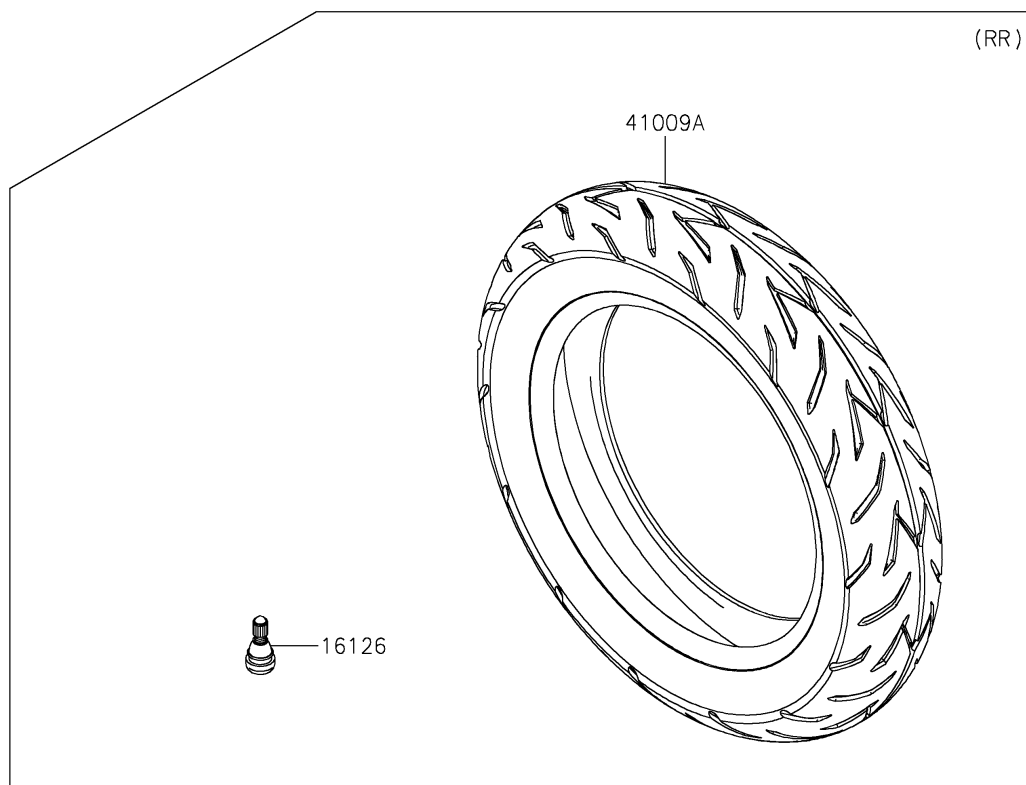

2018 Z125 PRO PARTS DIAGRAM

Tires

2018 Z125 PRO PARTS LIST

Tires

| ITEM NAME | PART NUMBER | QUANTITY |
|--|-------------|----------|
| VALVE,TIRE (Ref # 16126) | 16126-1140 | 1 |
| TIRE,FR,100/90-12 49J,NR77U(IRC) (Ref # 41009) | 41009-0698 | 1 |
| TIRE,RR,120/70-12 51L,NR77U (Ref # 41009A) | 41009-0699 | 1 |