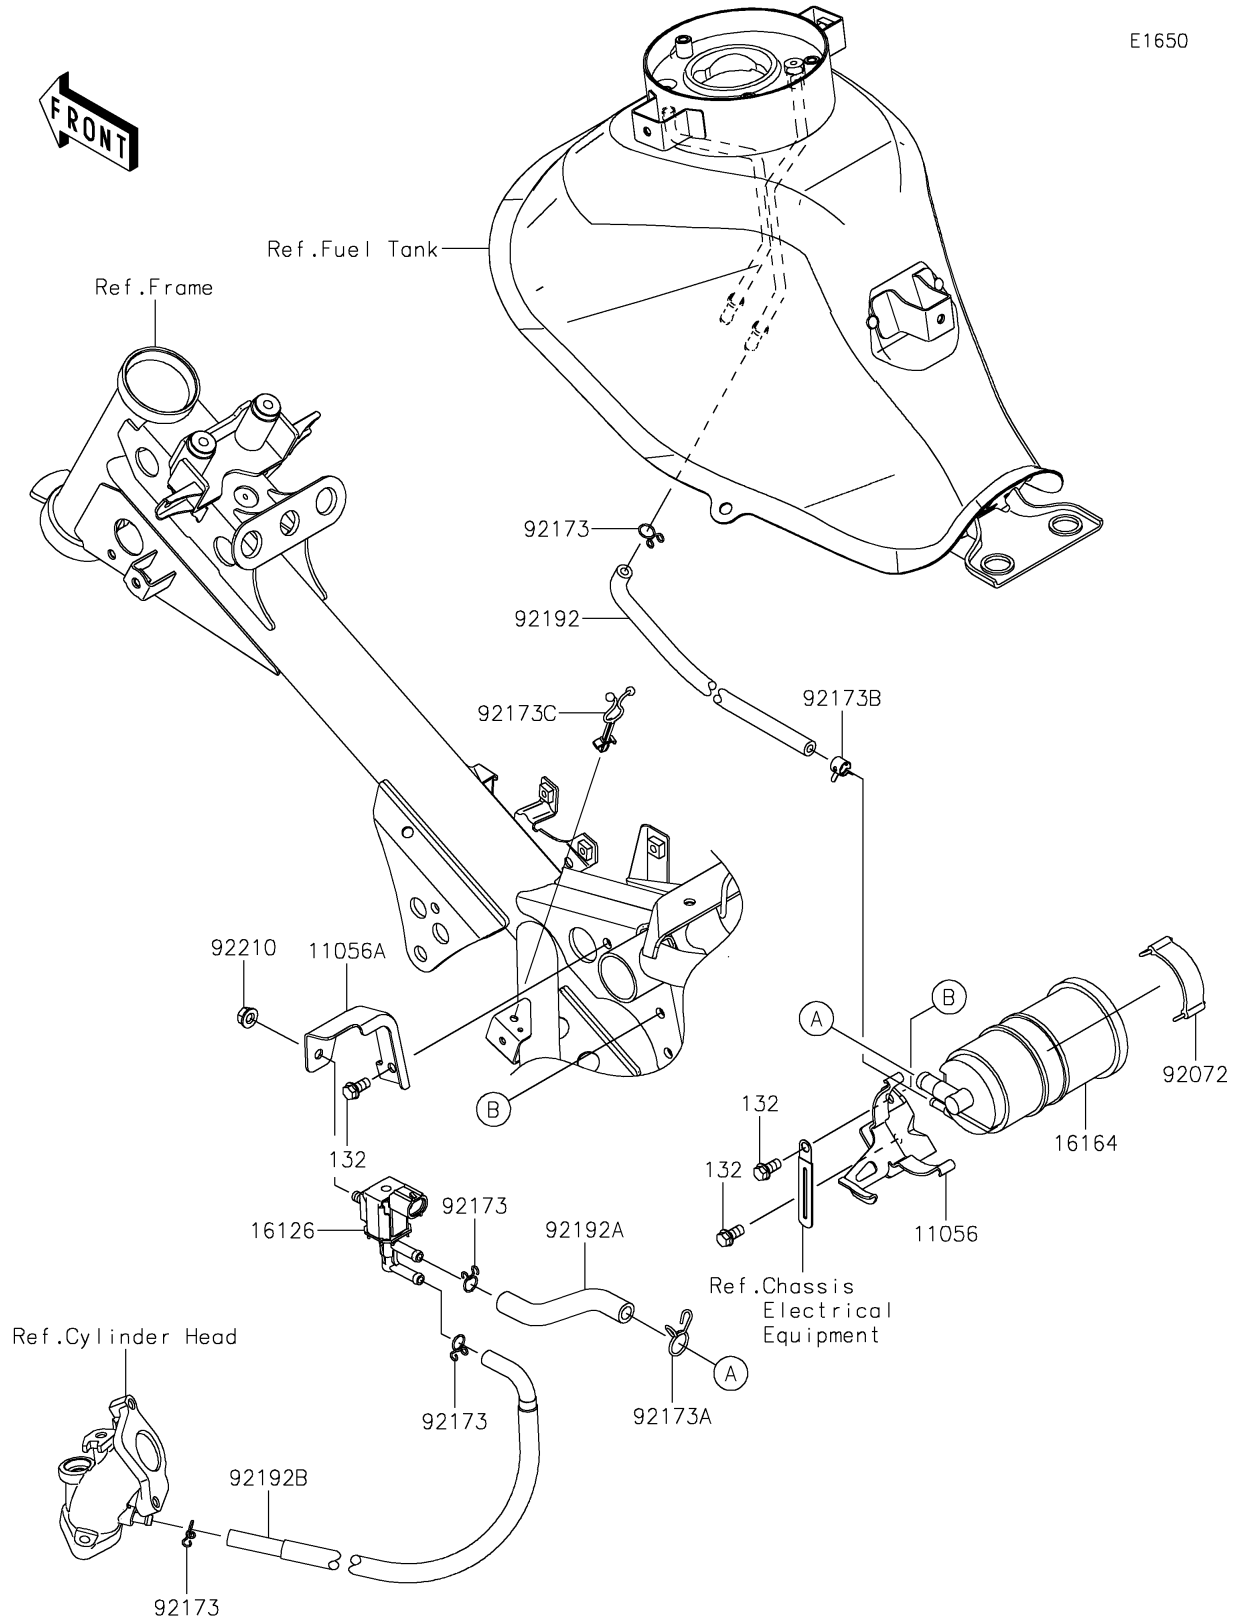

2019 Z125 PRO PARTS DIAGRAM

Fuel Evaporative System(CA)

E1650

2019 Z125 PRO PARTS LIST

Fuel Evaporative System(CA)

ITEM NAME	PART NUMBER	QUANTITY
BRACKET,CANISTER (Ref # 11056)	11056-7523	1
BRACKET,VALVE (Ref # 11056A)	11056-7743	1
BOLT-FLANGED-SMALL,6X12 (Ref # 132)	132BA0612	1
VALVE,SOLENOID (Ref # 16126)	16126-0705	1
CANISTER (Ref # 16164)	16164-0704	1
BAND,L=50 (Ref # 92072)	92072-1419	1
CLAMP (Ref # 92173)	92173-0050	1
CLAMP,14MM (Ref # 92173A)	92173-1015	1
CLAMP (Ref # 92173B)	92173-1143	1
CLAMP (Ref # 92173C)	92173-1616	1
TUBE,TANK-CANISTER (Ref # 92192)	92192-1484	1
TUBE,CANISTER-VALVE (Ref # 92192A)	92192-1531	1
TUBE,VALVE-PIPE INTAKE (Ref # 92192B)	92192-1747	1
NUT,FLANGED,6MM (Ref # 92210)	92210-1514	1