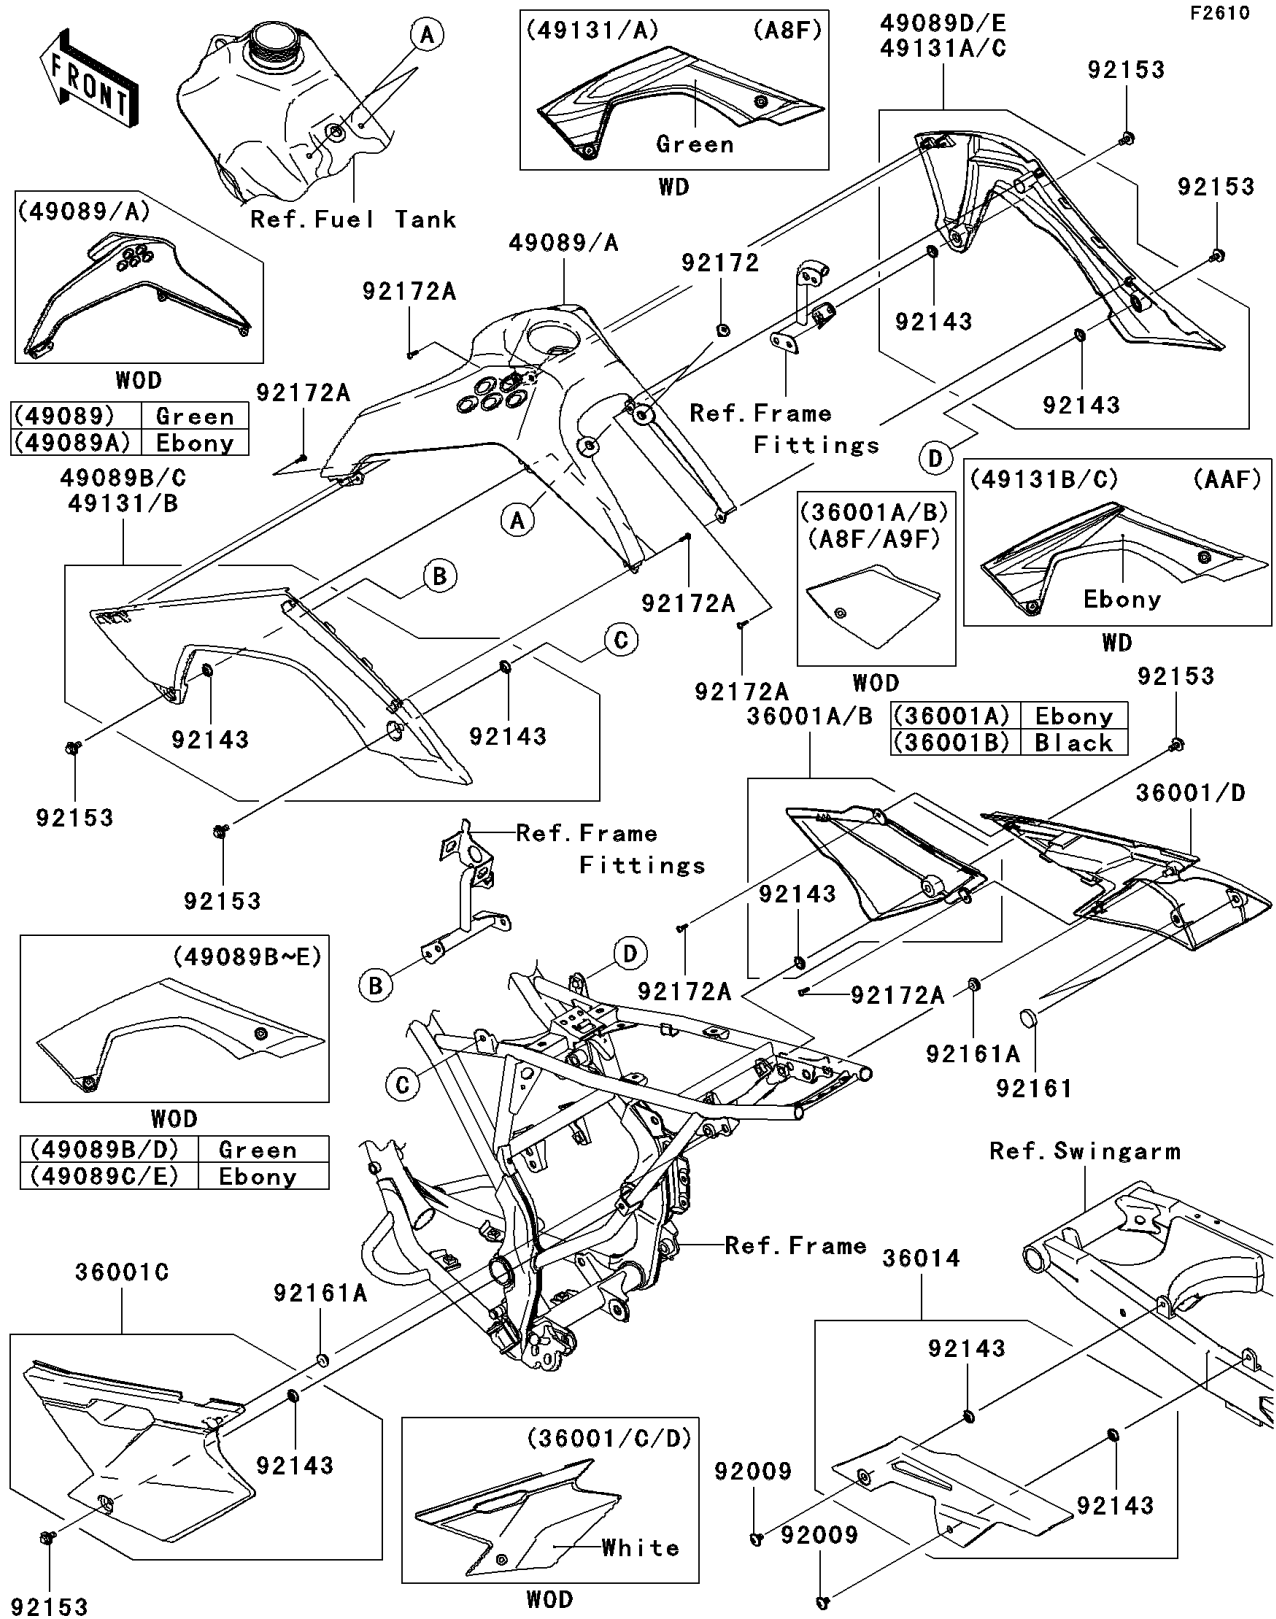

2011 KLX®140 PARTS DIAGRAM

Side Covers/Chain Cover

2011 KLX®140 PARTS LIST

Side Covers/Chain Cover

ITEM NAME	PART NUMBER	QUANTITY
COVER-SIDE,FR,RH,EBONY (Ref # 36001A)	36001-0125-6C	1
COVER-SIDE,RR,LH,B.WHITE (Ref # 36001C)	36001-0154-266	1
COVER-SIDE,RR,RH,B.WHITE (Ref # 36001D)	36001-0156-266	1
CASE-CHAIN (Ref # 36014)	36014-0044	1
SHROUD-ENGINE,UPP,EBONY (Ref # 49089A)	49089-0052-6C	1
SHROUD-ENGINE,LH,L.GREEN (Ref # 49089B)	49089-0053-290	1
SHROUD-ENGINE,RH,L.GREEN (Ref # 49089D)	49089-0054-290	1
SCREW,6X10 (Ref # 92009)	92009-1729	2
COLLAR (Ref # 92143)	92143-1196	8
BOLT,FLANGED,6X14 (Ref # 92153)	92153-0936	6
DAMPER (Ref # 92161)	92161-0336	2
DAMPER (Ref # 92161A)	92161-0631	2
SCREW,6X10 (Ref # 92172)	92172-0098	2
SCREW,TAPPING,4X12 (Ref # 92172A)	92172-0233	10