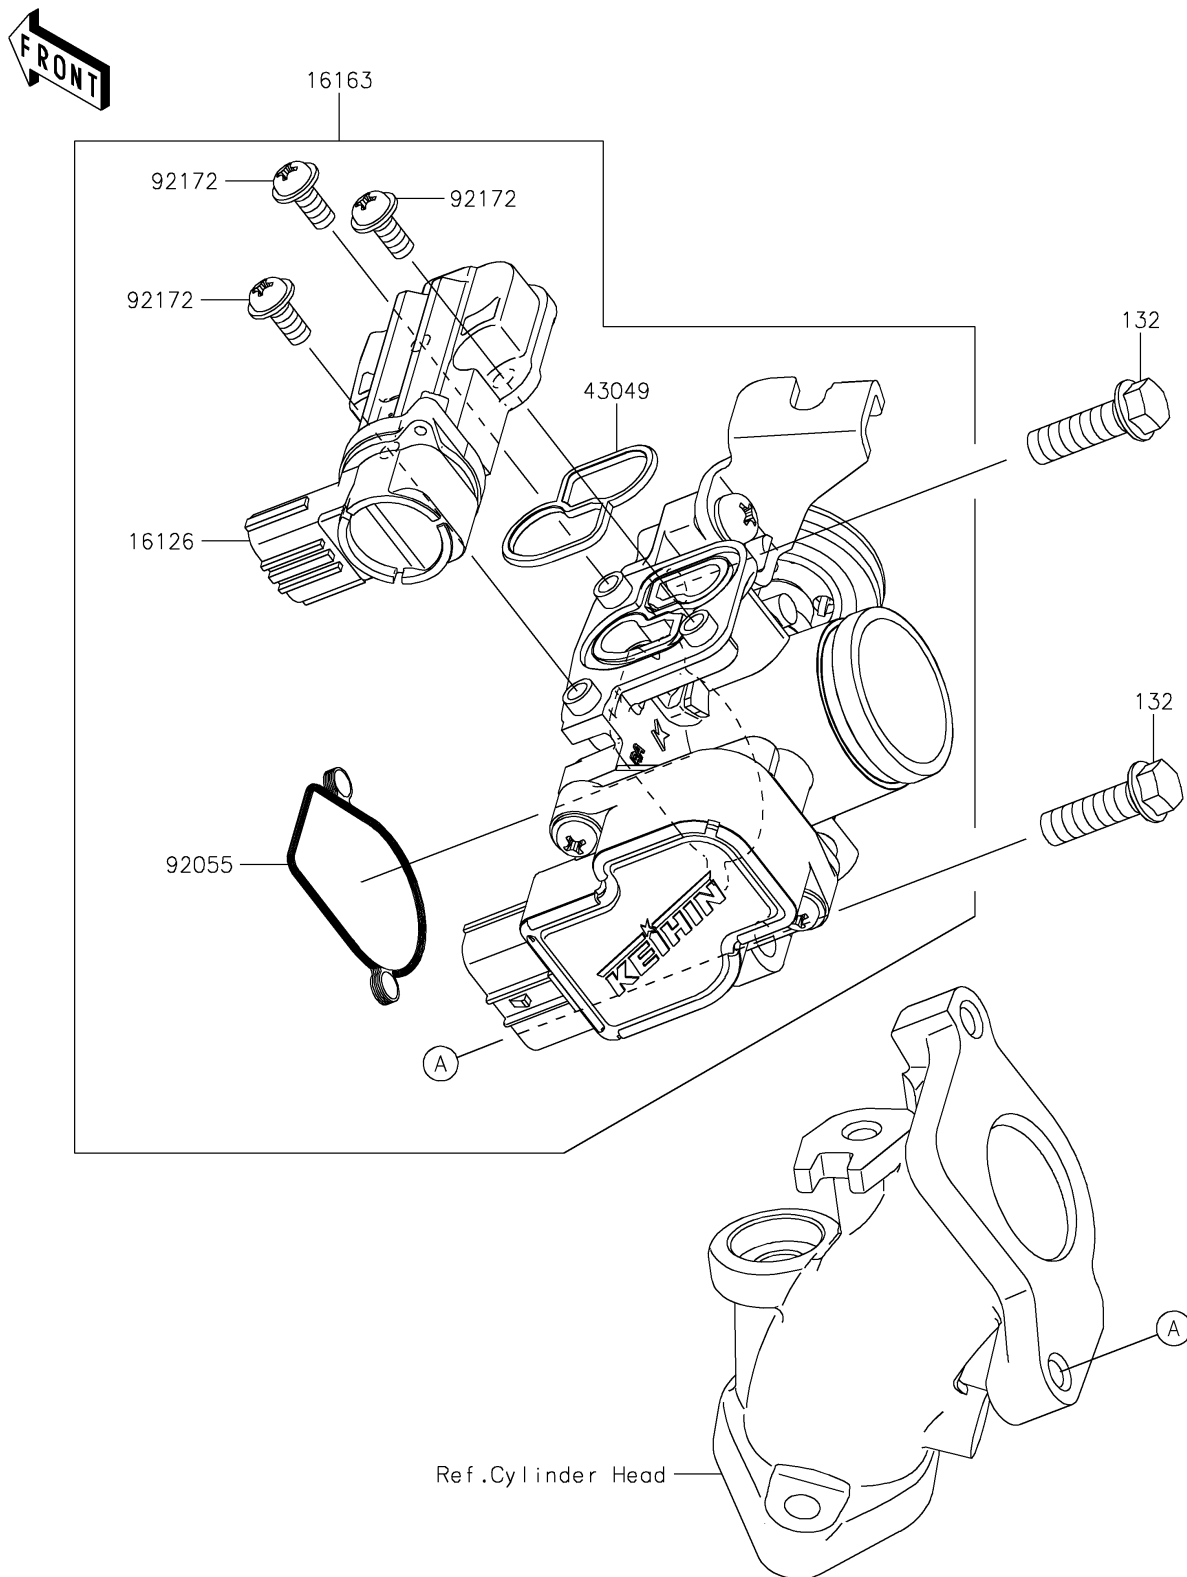

## 2018 Z125 PRO PARTS DIAGRAM

Throttle

E1510

## 2018 Z125 PRO PARTS LIST

Throttle

ITEM NAME	PART NUMBER	QUANTITY
BOLT-FLANGED-SMALL,6X20 (Ref # 132)	132BA0620	1
VALVE,ISC (Ref # 16126)	16126-0741	1
THROTTLE-ASSY (Ref # 16163)	16163-0862	1
PACKING (Ref # 43049)	43049-0561	1
RING-O (Ref # 92055)	92055-0879	1
SCREW (Ref # 92172)	92172-1136	1