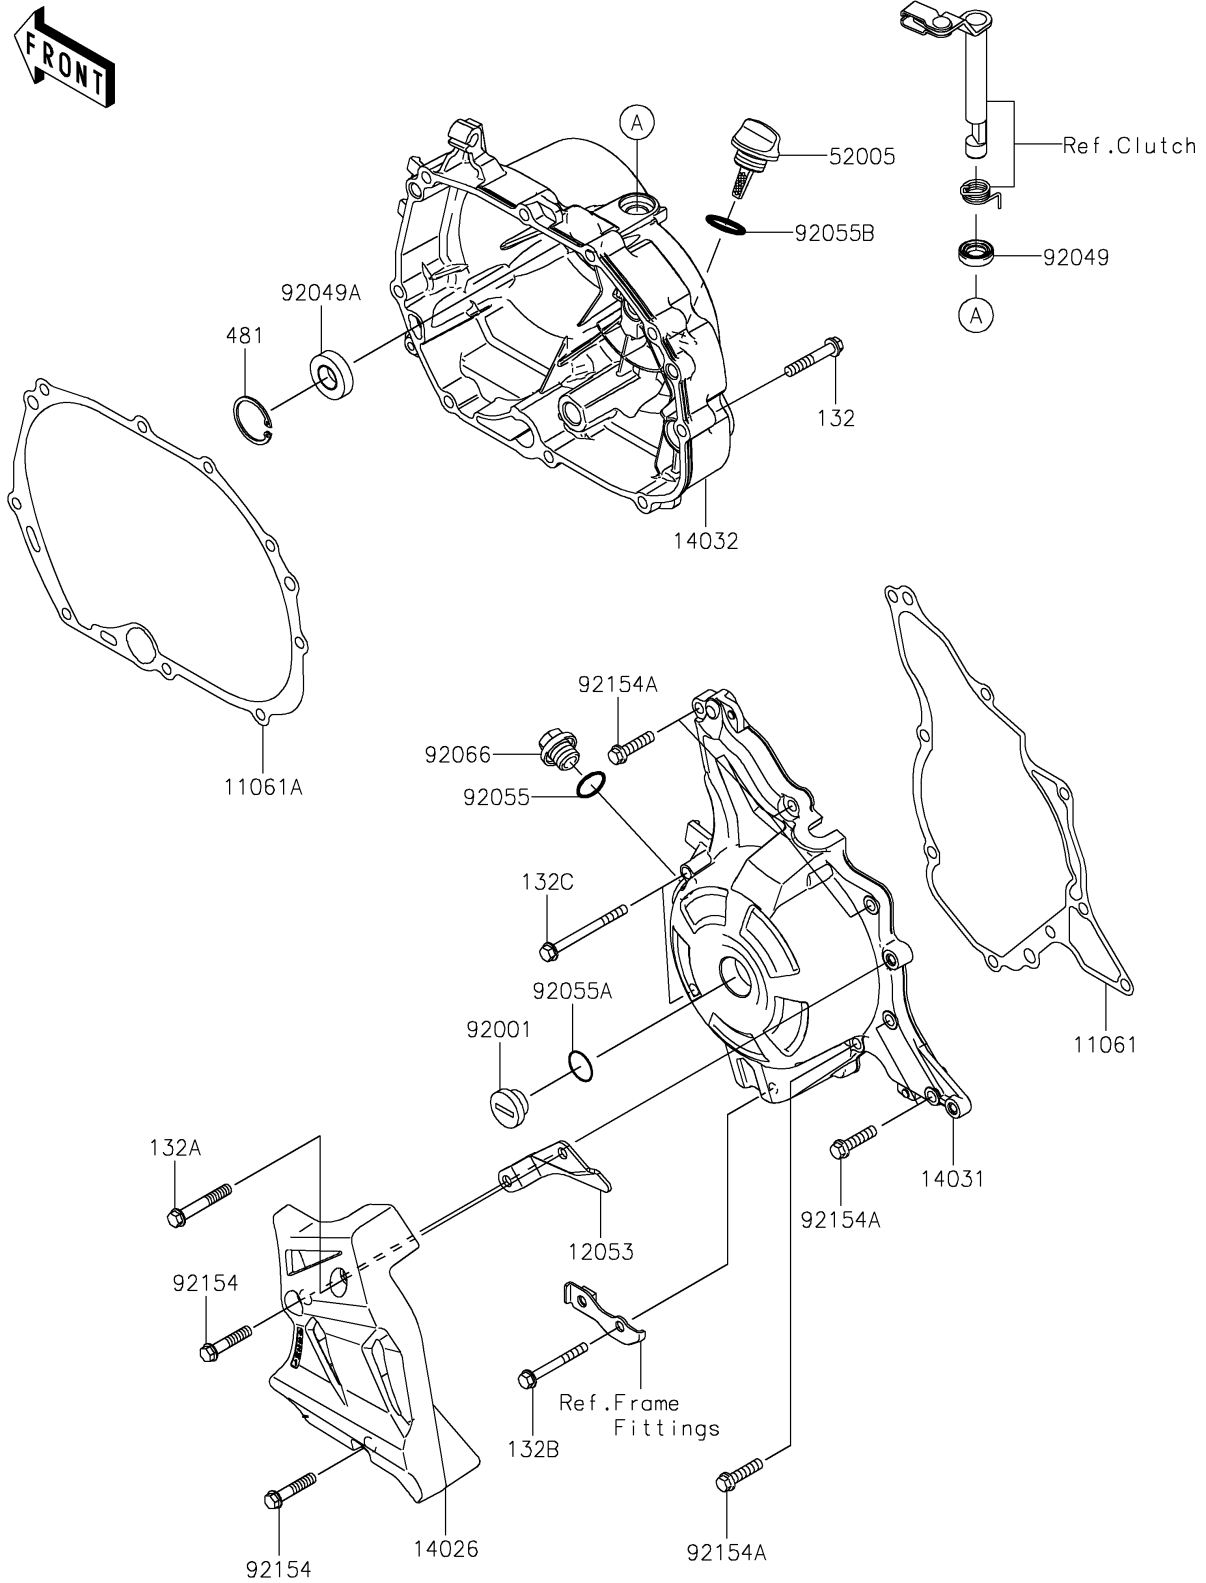

2018 Z125 PRO PARTS DIAGRAM

Engine Cover(s)

E1431

2018 Z125 PRO PARTS LIST

Engine Cover(s)

ITEM NAME	PART NUMBER	QUANTITY
GASKET,GENERATOR (Ref # 11061)	11061-0125	1
GASKET,CLUTCH COVER (Ref # 11061A)	11061-0289	1
GUIDE-CHAIN (Ref # 12053)	12053-0233	1
BOLT-FLANGED-SMALL,6X35 (Ref # 132)	132BA0635	1
BOLT-FLANGED-SMALL,6X40 (Ref # 132A)	132BA0640	1
BOLT-FLANGED-SMALL,6X45 (Ref # 132B)	132BA0645	1
BOLT-FLANGED-SMALL,6X60 (Ref # 132C)	132BA0660	1
COVER-CHAIN (Ref # 14026)	14026-0127	1
COVER-GENERATOR,F.M.GRAY (Ref # 14031)	14031-0575-26M	1
COVER-CLUTCH,F.M.GRAY (Ref # 14032)	14032-0634-26M	1
CIRCLIP-TYPE-C,28MM (Ref # 481)	481J2800	1
GAUGE,OIL LEVEL (Ref # 52005)	52005-0756	1
BOLT,GENERATOR COVER CAP (Ref # 92001)	92001-1827	1
SEAL-OIL,12X20X5.5 (Ref # 92049)	92049-0142	1
SEAL-OIL,AC0387E0 (Ref # 92049A)	92049-1595	1
RING-O,14.8X2.4 (Ref # 92055)	92055-0153	1
RING-O,25.7X2.4 (Ref # 92055A)	92055-0154	1
RING-O,20X2 (Ref # 92055B)	92055-0155	1
PLUG,14X10 (Ref # 92066)	92066-1571	1
BOLT,FLANGED,6X30 (Ref # 92154)	92154-1080	1
BOLT,FLANGED,6X25 (Ref # 92154A)	92154-2154	1