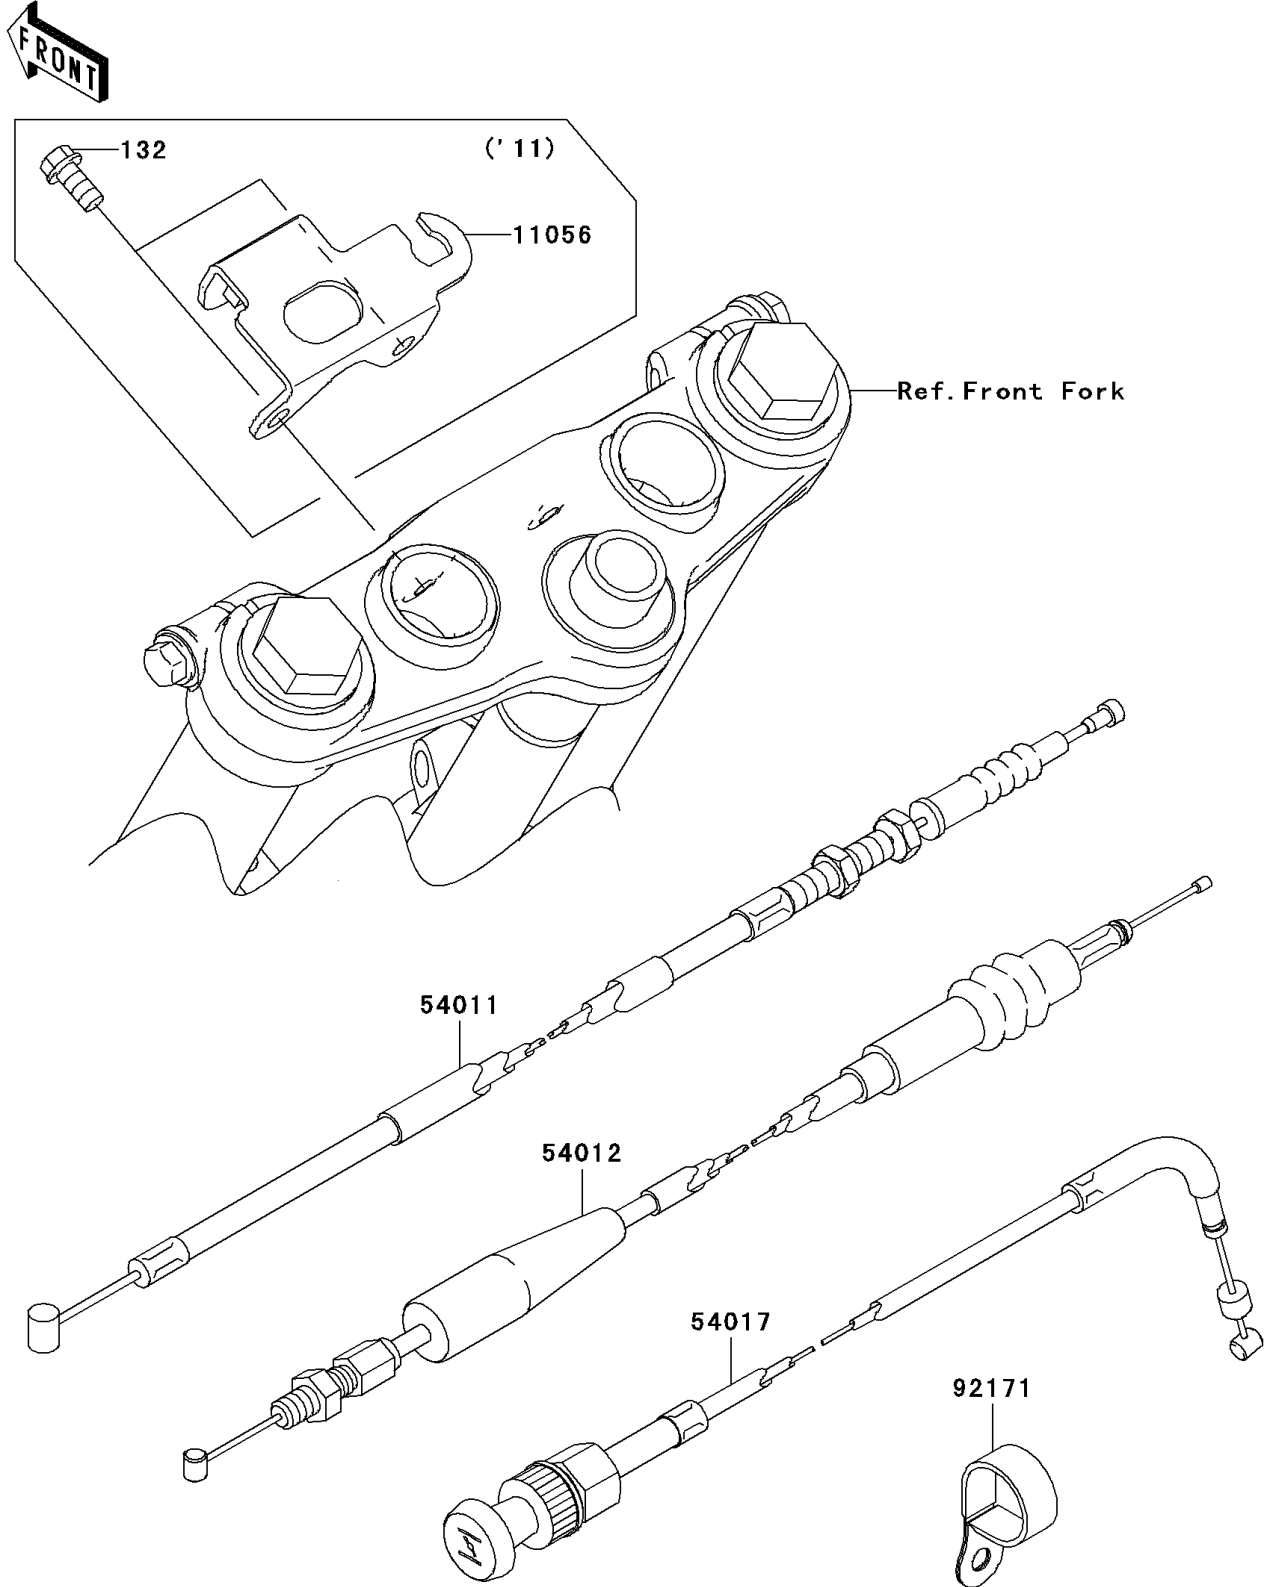

2011 KLX®140 PARTS DIAGRAM

Cables

F2540

2011 KLX®140 PARTS LIST

Cables

| ITEM NAME | PART NUMBER | QUANTITY |
|-------------------------------------|-------------|----------|
| BOLT-FLANGED-SMALL,6X12 (Ref # 132) | 132BA0612 | 2 |
| BRACKET,NUMBER PLATE (Ref # 11056) | 11056-0386 | 1 |
| CABLE-CLUTCH (Ref # 54011) | 54011-0084 | 1 |
| CABLE-THROTTLE (Ref # 54012) | 54012-0212 | 1 |
| CABLE-STARTER (Ref # 54017) | 54017-0038 | 1 |
| CLAMP (Ref # 92171) | 92171-1279 | 1 |