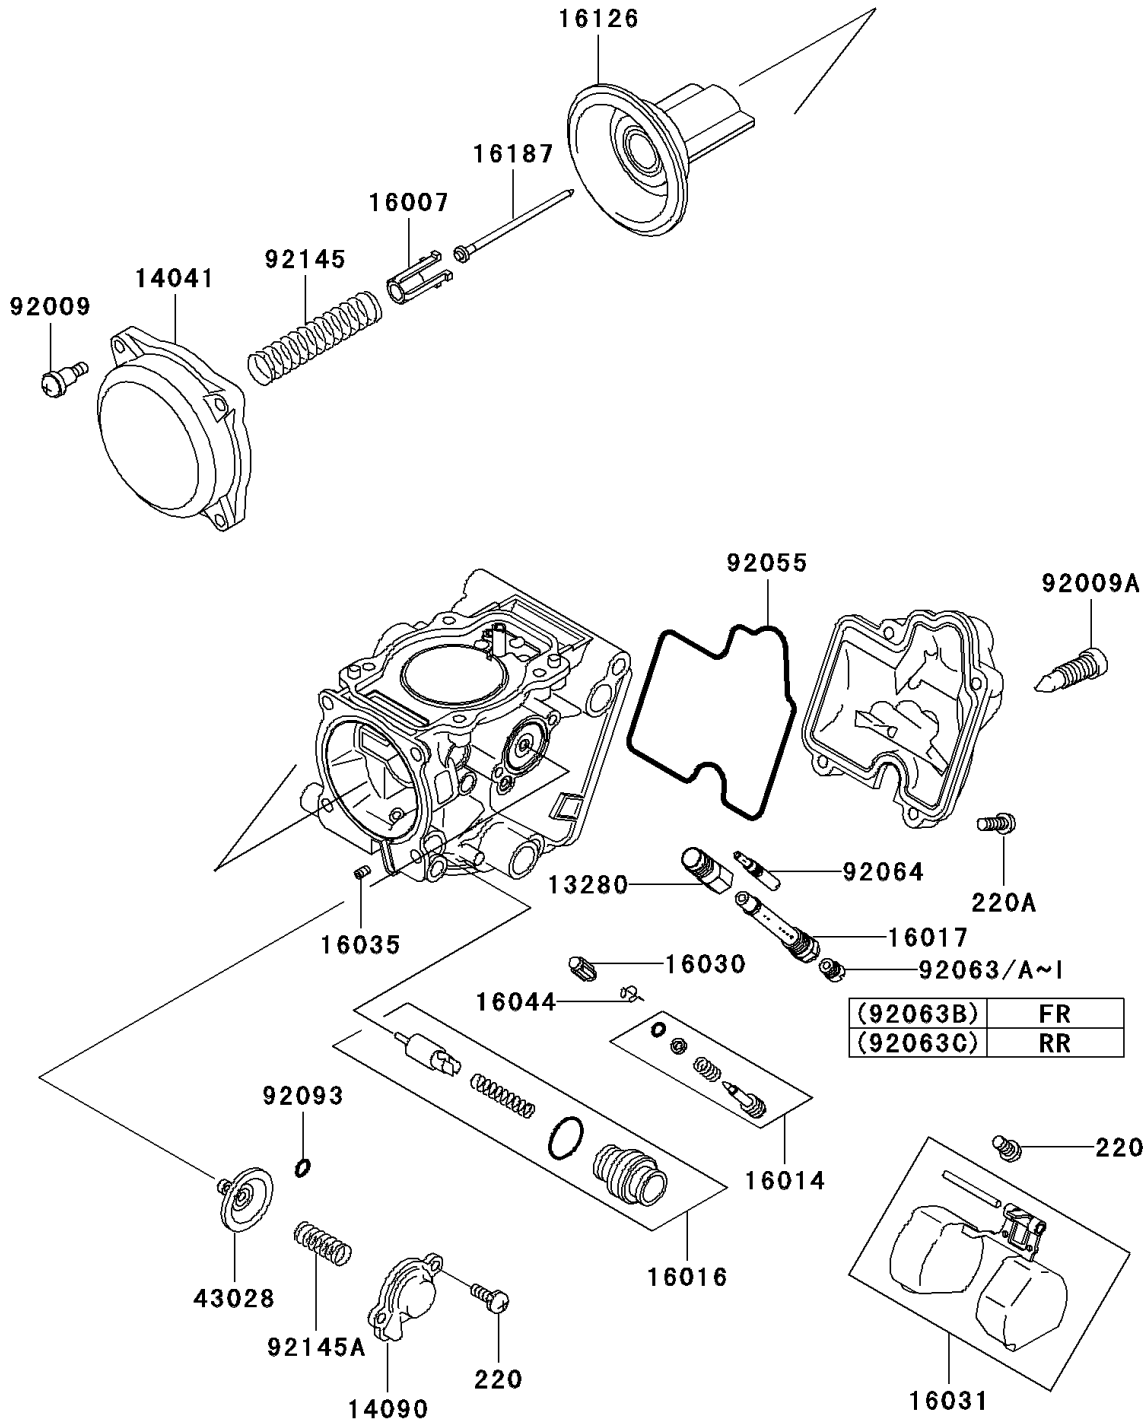

2005 Brute Force 650 4x4 PARTS DIAGRAM

Carburetor Parts

E1612

2005 Brute Force 650 4x4 PARTS LIST

Carburetor Parts

ITEM NAME	PART NUMBER	QUANTITY
SCREW-PAN-CROS,4X8 (Ref # 220)	220D0408	1
HOLDER,JET (Ref # 13280)	13280-1096	1
CAP-CHAMBER,MIXING (Ref # 14041)	14041-1090	1
COVER,AIR CUT VALVE (Ref # 14090)	14090-1984	1
SEAT-SPRING,THROTTLE VALVE (Ref # 16007)	16007-1120	1
SCREW-PILOT AIR (Ref # 16014)	16014-1105	1
PLUNGER (Ref # 16016)	16016-1117	1
JET-NEEDLE (Ref # 16017)	16017-1441	1
VALVE-FLOAT (Ref # 16030)	16030-1007	1
FLOAT (Ref # 16031)	16031-1097	1
JET-AIR,LEAK (Ref # 16035)	16035-1055	1
CLAMP,FLOAT VALVE (Ref # 16044)	16044-007	1
VALVE,VACUUM (Ref # 16126)	16126-1226	1
NEEDLE-JET,NAZH (Ref # 16187)	16187-1199	1
DIAPHRAGM,AIR CUT VALVE (Ref # 43028)	43028-1085	1
SCREW,4X4.4 (Ref # 92009)	92009-1549	1
SCREW,DRAIN,6X0.75 (Ref # 92009A)	92009-1551	1
RING-O,FLOAT CHAMBER (Ref # 92055)	92055-1589	1
JET-MAIN,#140 (Ref # 92063)	92063-1013	1
JET-MAIN,#135 (Ref # 92063A)	92063-1014	1
JET-MAIN,#138 (Ref # 92063B)	92063-1015	1
JET-MAIN,#142 (Ref # 92063C)	92063-1016	1
JET-MAIN,#145 (Ref # 92063D)	92063-1017	1
JET-MAIN,#125 (Ref # 92063E)	92063-1069	1
JET-MAIN,#128 (Ref # 92063F)	92063-1074	1
JET-MAIN,#130 (Ref # 92063G)	92063-1075	1
JET-MAIN,#132 (Ref # 92063H)	92063-1076	1
JET-MAIN,#148 (Ref # 92063I)	92063-1324	1
JET-PILOT,#40 (Ref # 92064)	92064-1232	1

2005 Brute Force 650 4x4 PARTS LIST

Carburetor Parts

ITEM NAME	PART NUMBER	QUANTITY
SEAL,"U"RING (Ref # 92093)	92093-1046	1
SPRING,VACUUM VALVE (Ref # 92145)	92145-1227	1
SPRING,AIR CUT VALVE (Ref # 92145A)	92145-1450	1
SCREW-PAN-CROS,4X14 (Ref # 220A)	220D0414	1