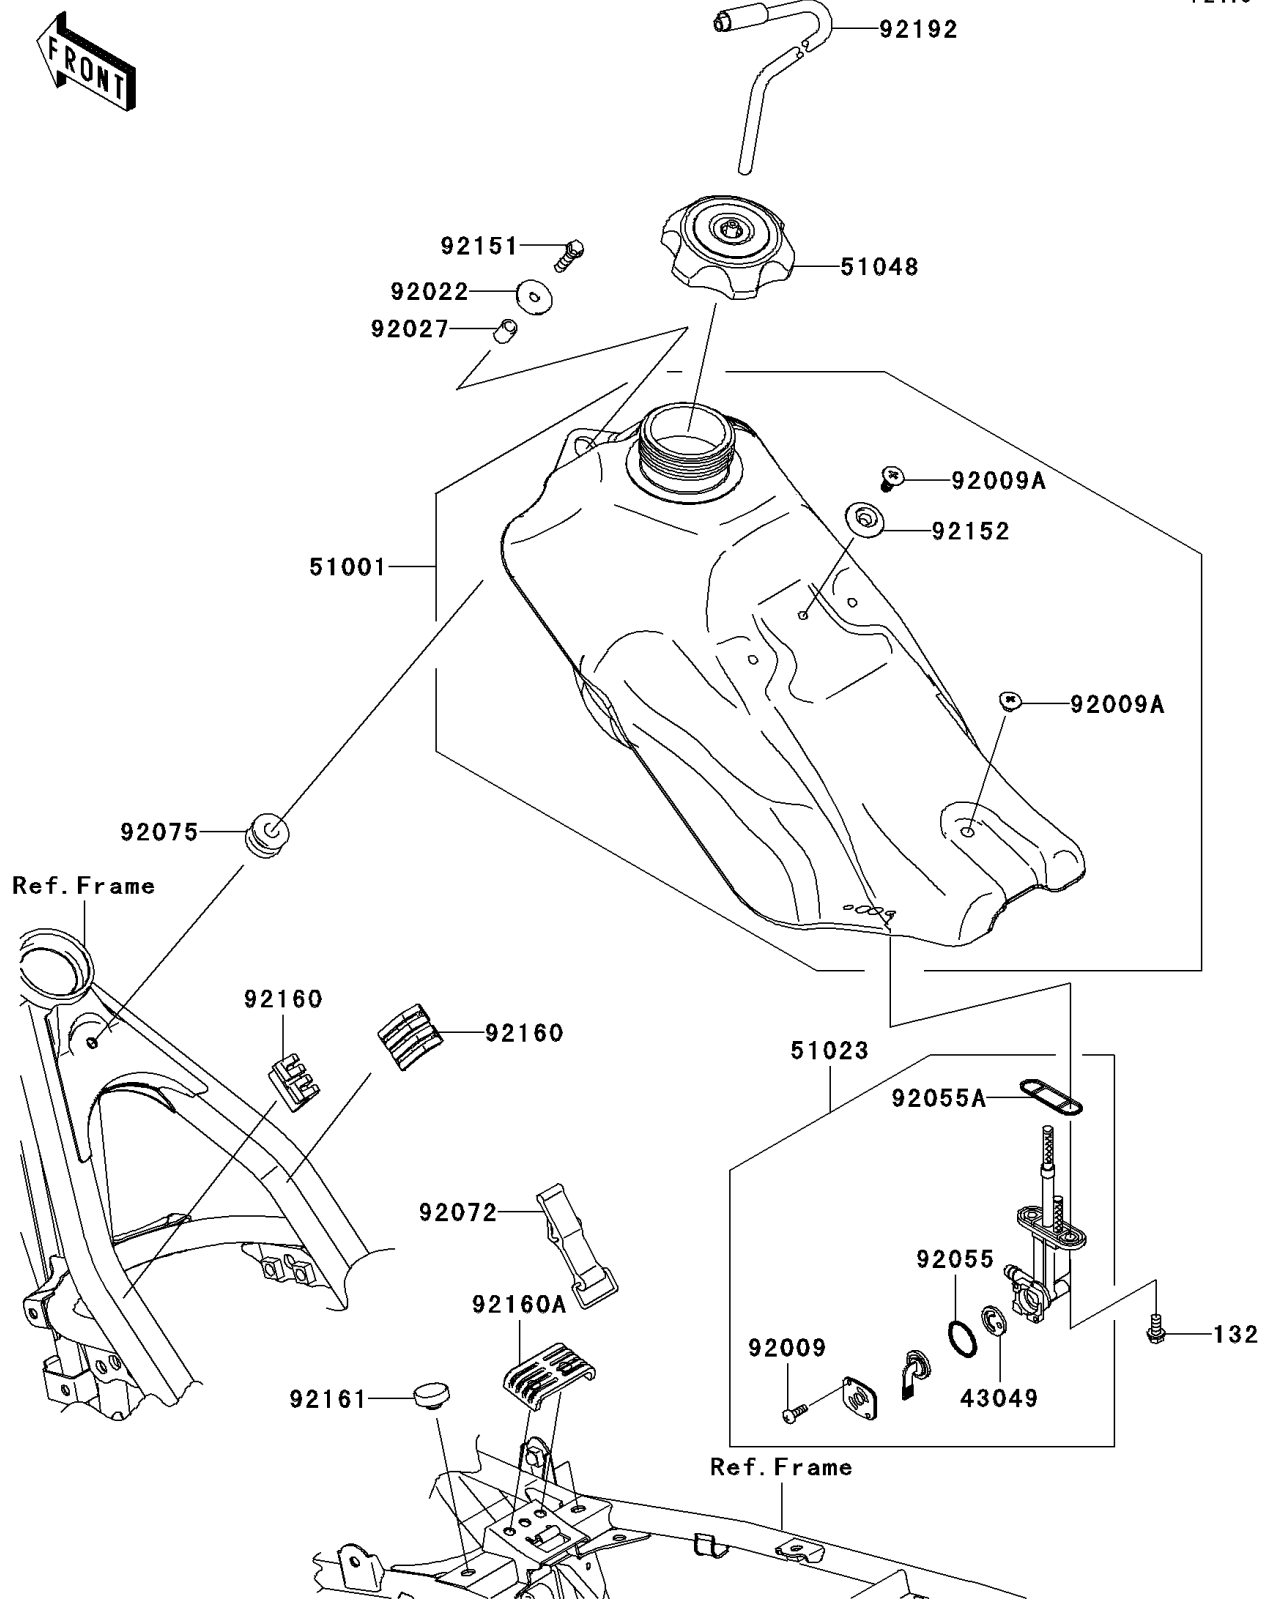

2011 KLX®140 PARTS DIAGRAM

Fuel Tank

F2410

2011 KLX®140 PARTS LIST

Fuel Tank

ITEM NAME	PART NUMBER	QUANTITY
BOLT-FLANGED-SMALL,6X12 (Ref # 132)	132BA0612	2
PACKING,VALVE (Ref # 43049)	43049-1102	1
TANK-COMP-FUEL (Ref # 51001)	51001-0192	1
TAP-ASSY,FUEL (Ref # 51023)	51023-0030	1
CAP-ASSY-TANK,FUEL (Ref # 51048)	51048-0009	1
SCREW,3X5 (Ref # 92009)	92009-1123	2
SCREW,6MM (Ref # 92009A)	92009-1971	2
WASHER,6.5X24X2 (Ref # 92022)	92022-1690	1
COLLAR,6.8X10X14 (Ref # 92027)	92027-1966	1
RING-O,FUEL TAP LEVER (Ref # 92055)	92055-1111	1
RING-O,FUEL TAP PACKING (Ref # 92055A)	92055-1112	1
BAND,FUEL TANK (Ref # 92072)	92072-0109	1
DAMPER (Ref # 92075)	92075-1787	1
BOLT,FLANGED-SMALL,6X25 (Ref # 92151)	92151-1930	1
COLLAR (Ref # 92152)	92152-0569	1
DAMPER,FUEL TANK (Ref # 92160)	92160-1328	2
DAMPER,FUEL TANK,RR (Ref # 92160A)	92160-1397	1
DAMPER (Ref # 92161)	92161-0336	2
TUBE (Ref # 92192)	92192-0161	1