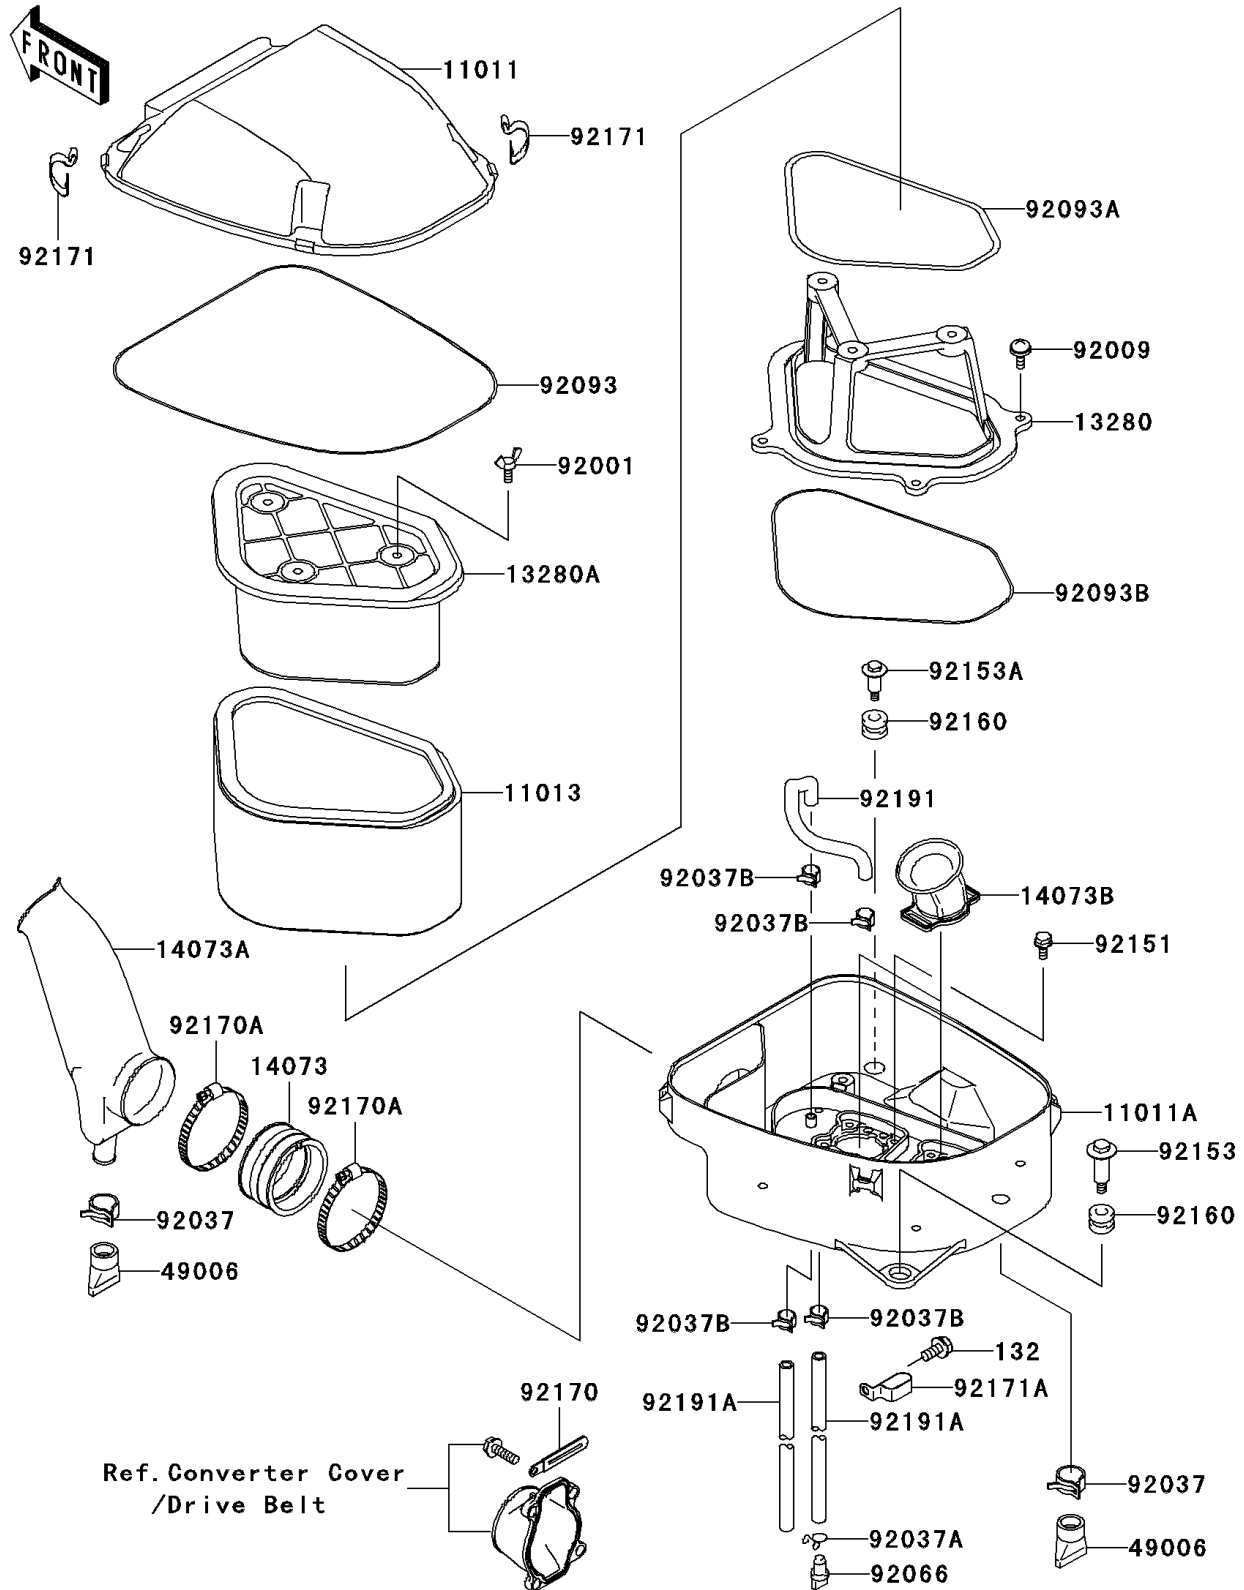

## 2005 Brute Force 650 4x4 PARTS DIAGRAM

Air Cleaner

E1130

## 2005 Brute Force 650 4x4 PARTS LIST

### Air Cleaner

ITEM NAME	PART NUMBER	QUANTITY
BOLT-FLANGED-SMALL,6X12 (Ref # 132)	132Y0612	1
CASE-AIR FILTER,UPP (Ref # 11011)	11011-0046	1
CASE-AIR FILTER,LWR (Ref # 11011A)	11011-0047	1
ELEMENT-AIR FILTER (Ref # 11013)	11013-0001	1
HOLDER (Ref # 13280)	13280-0111	1
HOLDER (Ref # 13280A)	13280-1272	1
DUCT,JOINT (Ref # 14073)	14073-1775	1
DUCT,INTAKE (Ref # 14073A)	14073-1778	1
DUCT,AIR FANNEL (Ref # 14073B)	14073-1830	1
BOOT (Ref # 49006)	49006-1292	1
BOLT,WING,6X15 (Ref # 92001)	92001-1703	1
SCREW,6X16 (Ref # 92009)	92009-1621	1
CLAMP,HOSE CLIP (Ref # 92037)	92037-1460	1
CLAMP,TUBE (Ref # 92037A)	92037-147	1
CLAMP,TUBE (Ref # 92037B)	92037-1505	1
PLUG,DRAIN (Ref # 92066)	92066-1211	1
SEAL,AIR FILTER CASE (Ref # 92093)	92093-1522	1
SEAL,HOLDER-HOLDER (Ref # 92093A)	92093-1569	1
SEAL,HOLDER-LOWER (Ref # 92093B)	92093-1570	1
BOLT,FLANGED,5X12 (Ref # 92151)	92151-1305	1
BOLT,AIR FILTER,LH (Ref # 92153)	92153-1051	1
BOLT,FLANGED,6X28.7 (Ref # 92153A)	92153-1052	1
DAMPER (Ref # 92160)	92160-1594	1
CLAMP (Ref # 92170)	92170-1514	1
CLAMP (Ref # 92170A)	92170-1764	1
CLAMP,AIR FILTER CASE (Ref # 92171)	92171-1394	1
CLAMP,AIR VENT (Ref # 92171A)	92171-1522	1
TUBE,7X11X210 (Ref # 92191)	92191-1494	1
TUBE,7X11X470 (Ref # 92191A)	92191-1531	1