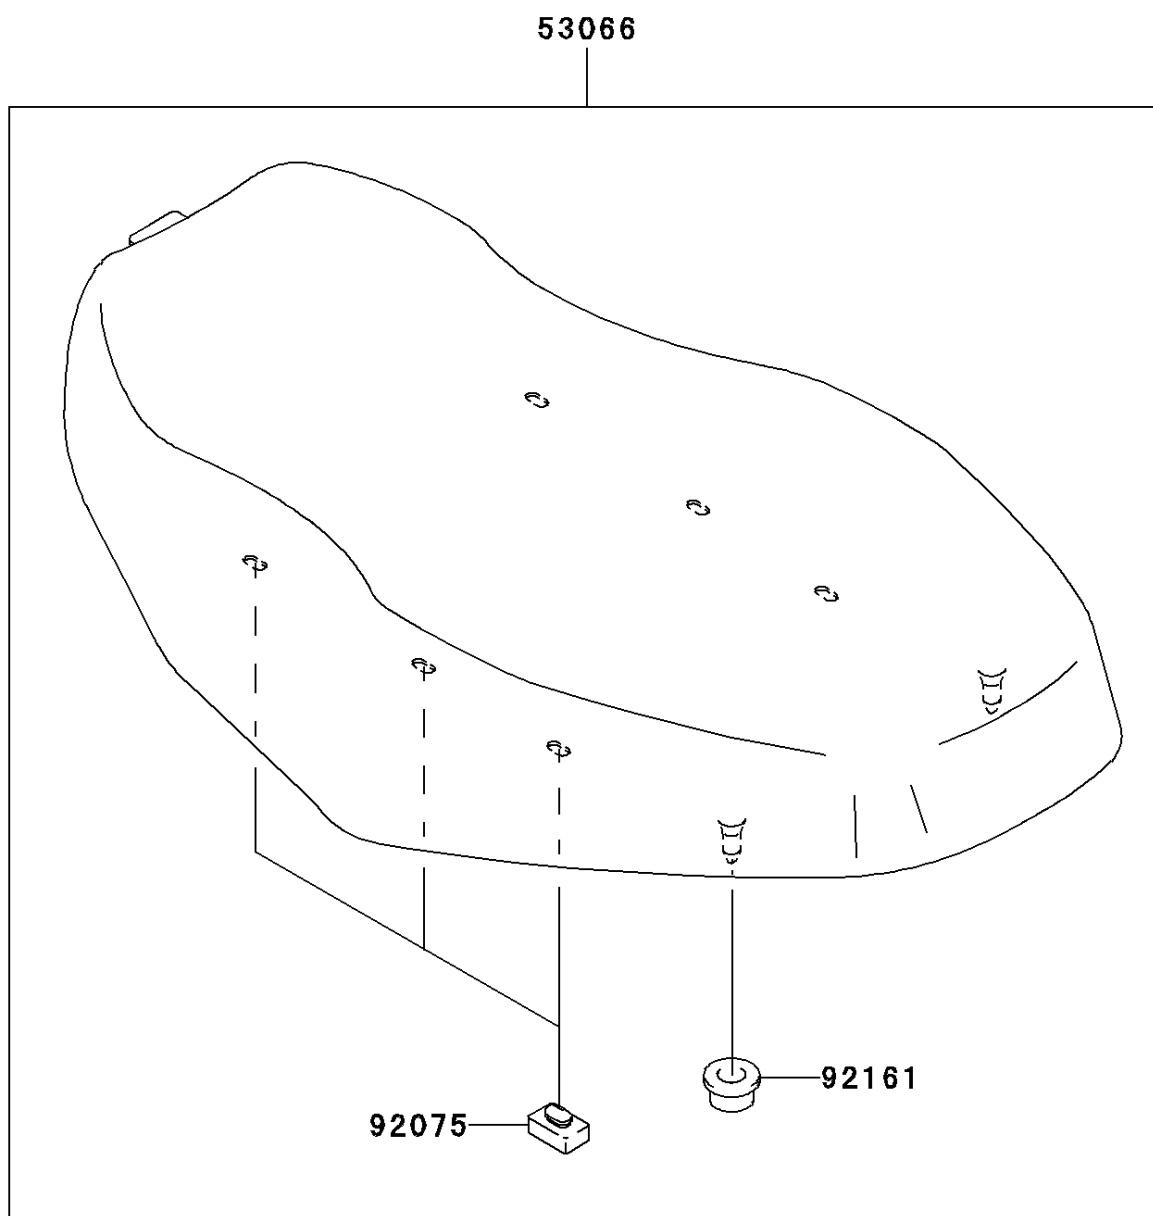

2005 Brute Force 650 4x4 PARTS DIAGRAM

Seat

F2510

2005 Brute Force 650 4x4 PARTS LIST

Seat

ITEM NAME	PART NUMBER	QUANTITY
SEAT-ASSY,BLACK (Ref # 53066)	53066-0061-MA	1
DAMPER (Ref # 92075)	92075-099	1
DAMPER (Ref # 92161)	92161-1128	1