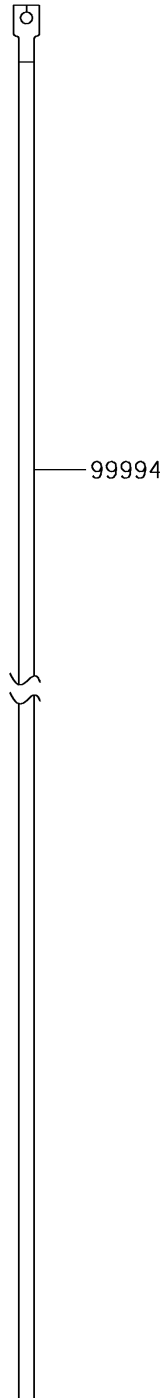

# 2017 Versys 650 ABS PARTS DIAGRAM

Accessory(Decals)

F2910G

## 2017 Versys 650 ABS PARTS LIST

Accessory(Decals)

ITEM NAME	PART NUMBER	QUANTITY
RIM STRIPE APPLICATOR (Ref # 57001)	57001-1752	AR
WHEEL RIM TAPE (Ref # 99994)	99994-0652	1