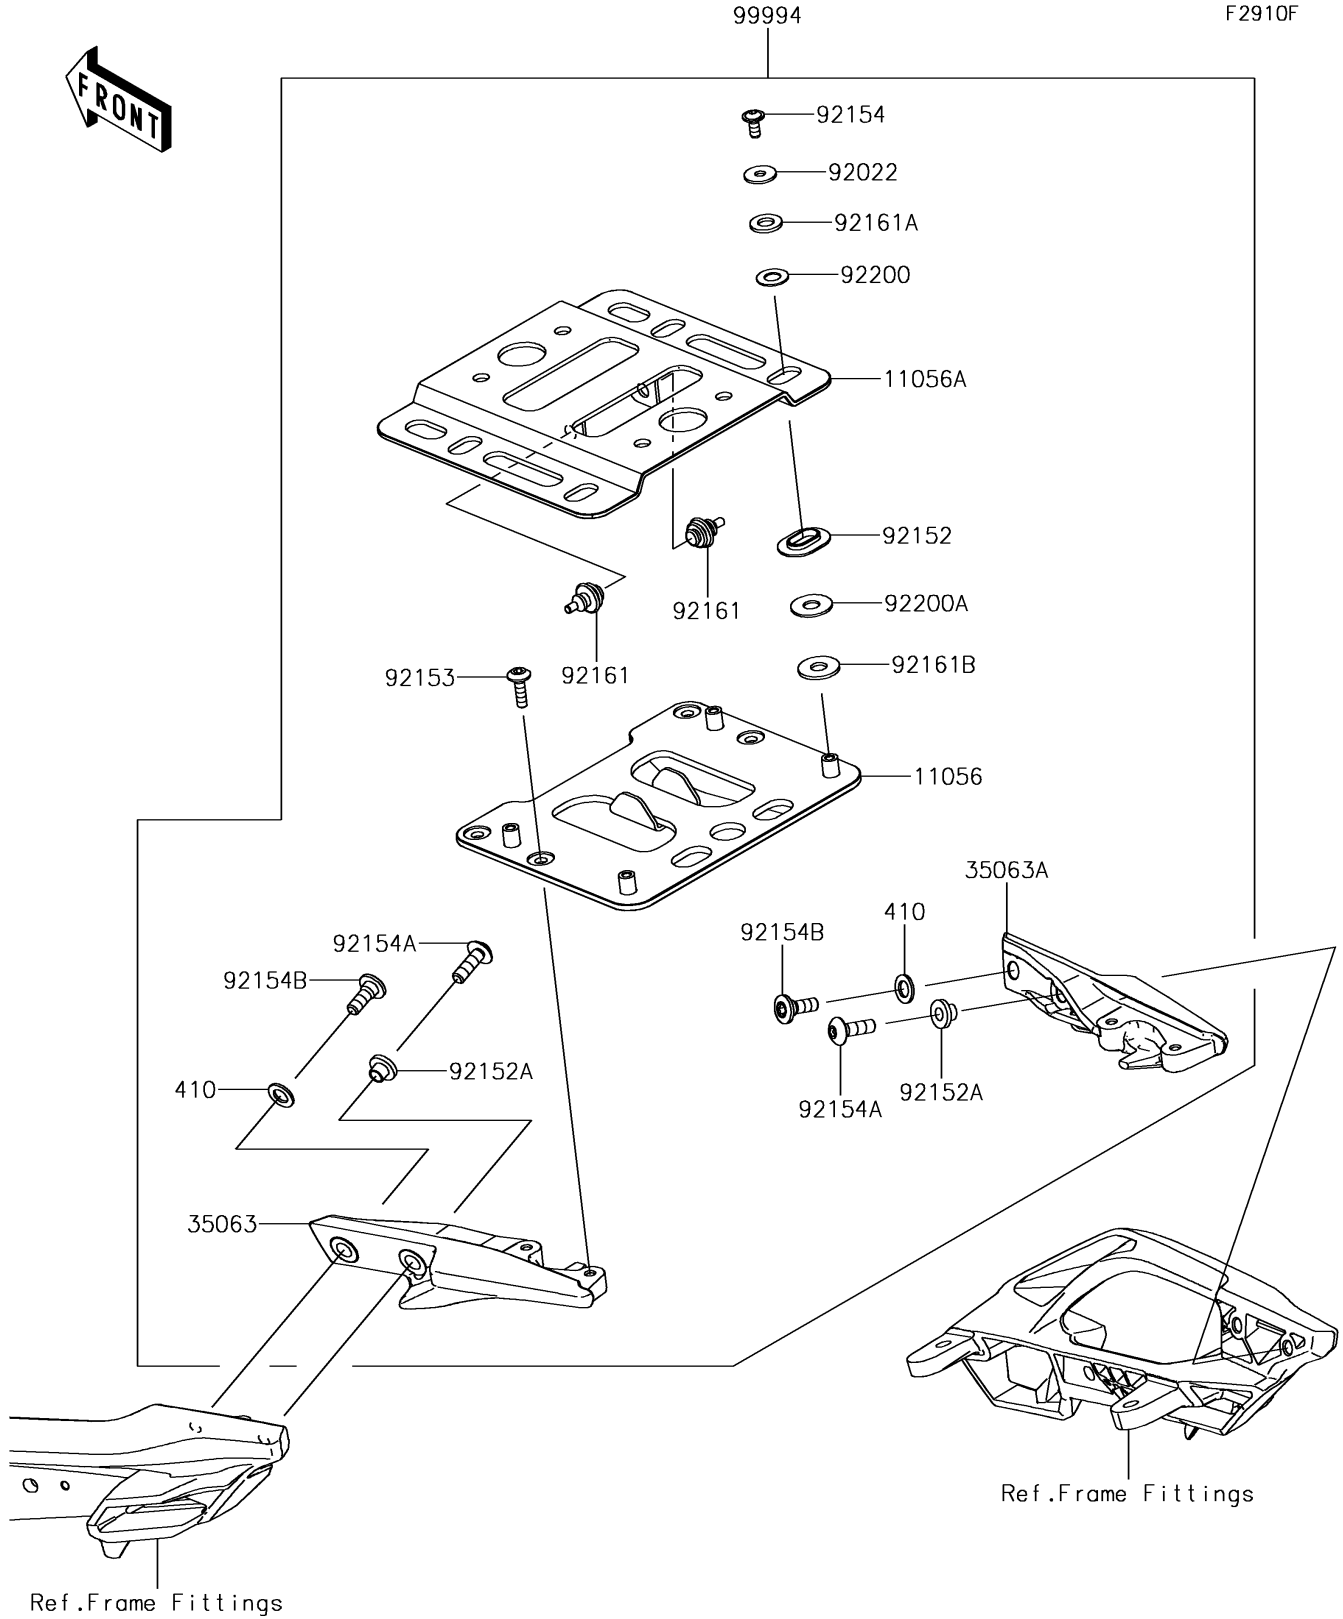

2017 Versys 650 ABS PARTS DIAGRAM

Accessory(Topcase Bracket)

F2910F

2017 Versys 650 ABS PARTS LIST

Accessory(Topcase Bracket)

ITEM NAME	PART NUMBER	QUANTITY
BRACKET,TOPCASE,LWR (Ref # 11056)	11056-7239	1
BRACKET,TOPCASE,UPP (Ref # 11056A)	11056-7240	1
STAY,CARRIER,LH,F.S.BLACK (Ref # 35063)	35063-0971-18R	1
STAY,CARRIER,RH,F.S.BLACK (Ref # 35063A)	35063-0972-18R	1
WASHER-PLAIN-SMALL,10MM (Ref # 410)	410AA1000	2
WASHER,6.5X20X1.6,BLACK (Ref # 92022)	92022-1346	4
COLLAR,20.5X36X4.7 (Ref # 92152)	92152-1983	4
COLLAR,8X10X10 (Ref # 92152A)	92152-2134	2
BOLT,SOCKET,6X22 (Ref # 92153)	92153-1792	4
BOLT,SOCKET,6X14 (Ref # 92154)	92154-0856	4
BOLT,TORX,8X26 (Ref # 92154A)	92154-1897	2
BOLT,SOCKET,8X23 (Ref # 92154B)	92154-1901	2
DAMPER,STEP (Ref # 92161)	92161-0766	2
DAMPER,10.3X20X2 (Ref # 92161A)	92161-1750	4
DAMPER,10.3X26X2 (Ref # 92161B)	92161-1751	4
WASHER,10.3X20X1 (Ref # 92200)	92200-0414	4
WASHER,10.3X26X1.5 (Ref # 92200A)	92200-1697	4
KIT-ACCESSORY,TOPCASE BKT (Ref # 99994)	99994-0842	1