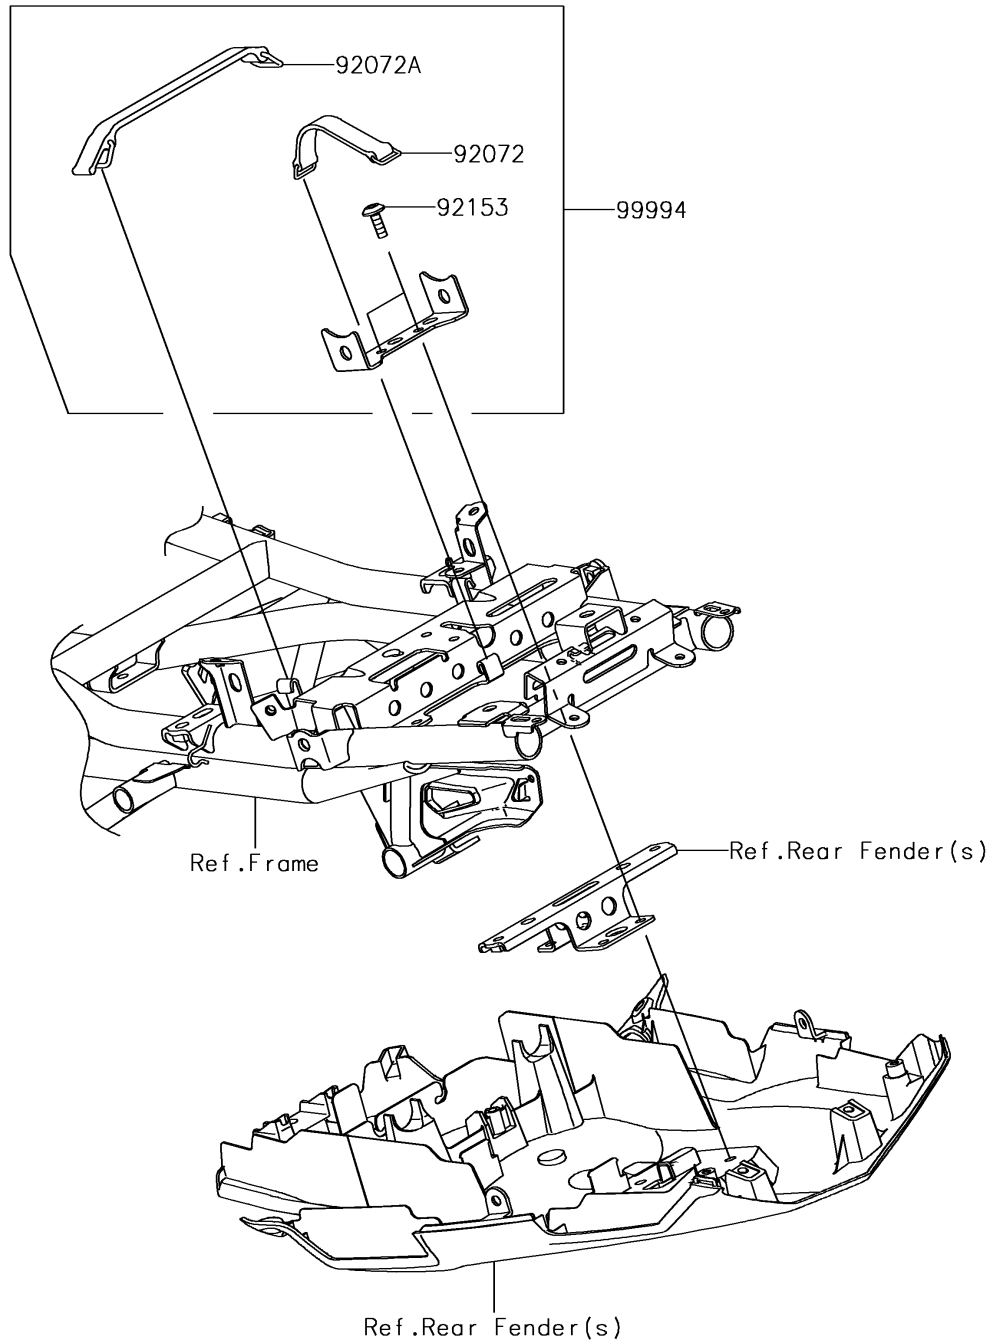

# 2017 Versys 650 ABS PARTS DIAGRAM

Accessory(U-Lock Bracket)

F2910C

## 2017 Versys 650 ABS PARTS LIST

Accessory(U-Lock Bracket)

ITEM NAME	PART NUMBER	QUANTITY
BAND,L=82 (Ref # 92072)	92072-053	1
BAND,L=150 (Ref # 92072A)	92072-1203	1
BOLT,SOCKET,6X18 (Ref # 92153)	92153-1675	2
KIT-ACCESSORY,U-LOCK (Ref # 99994)	99994-0888	1