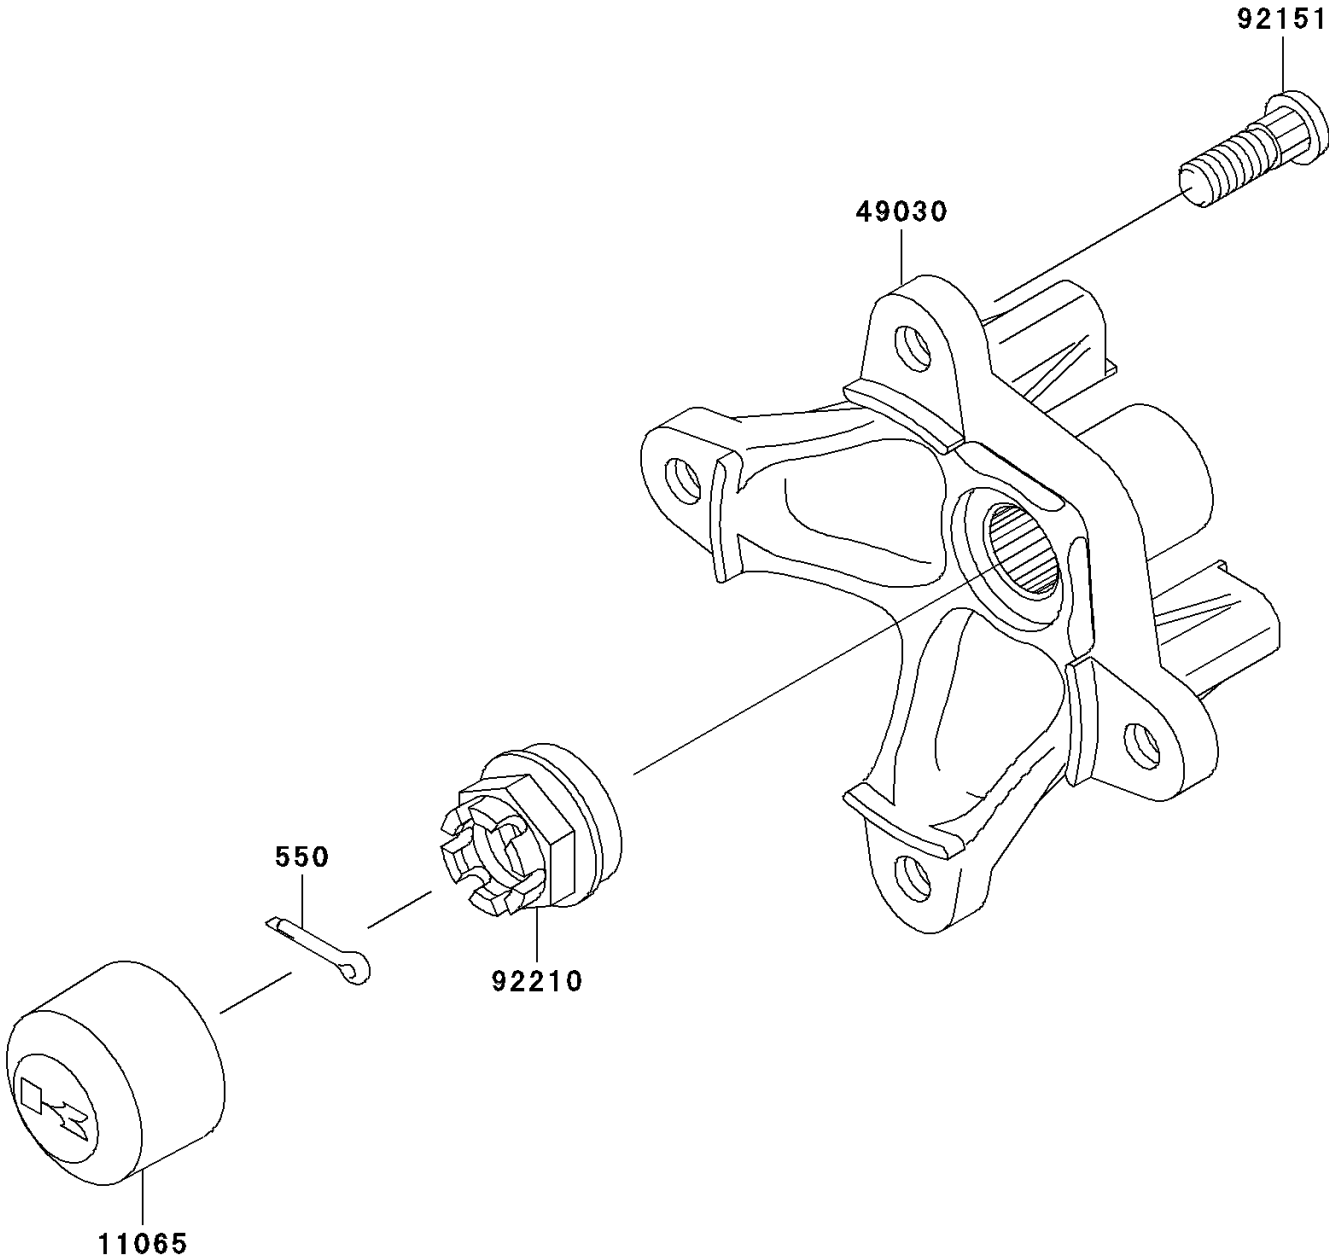

2005 Brute Force 650 4x4 PARTS DIAGRAM

Front Hub

F2230

2005 Brute Force 650 4x4 PARTS LIST

Front Hub

ITEM NAME	PART NUMBER	QUANTITY
PIN-COTTER,4.0X25 (Ref # 550)	550D4025	1
CAP,WHEEL (Ref # 11065)	11065-1153	1
HUB,FR (Ref # 49030)	49030-1135	1
BOLT,10X29.5 (Ref # 92151)	92151-1392	1
NUT,CASTLE,18MM (Ref # 92210)	92210-1349	1