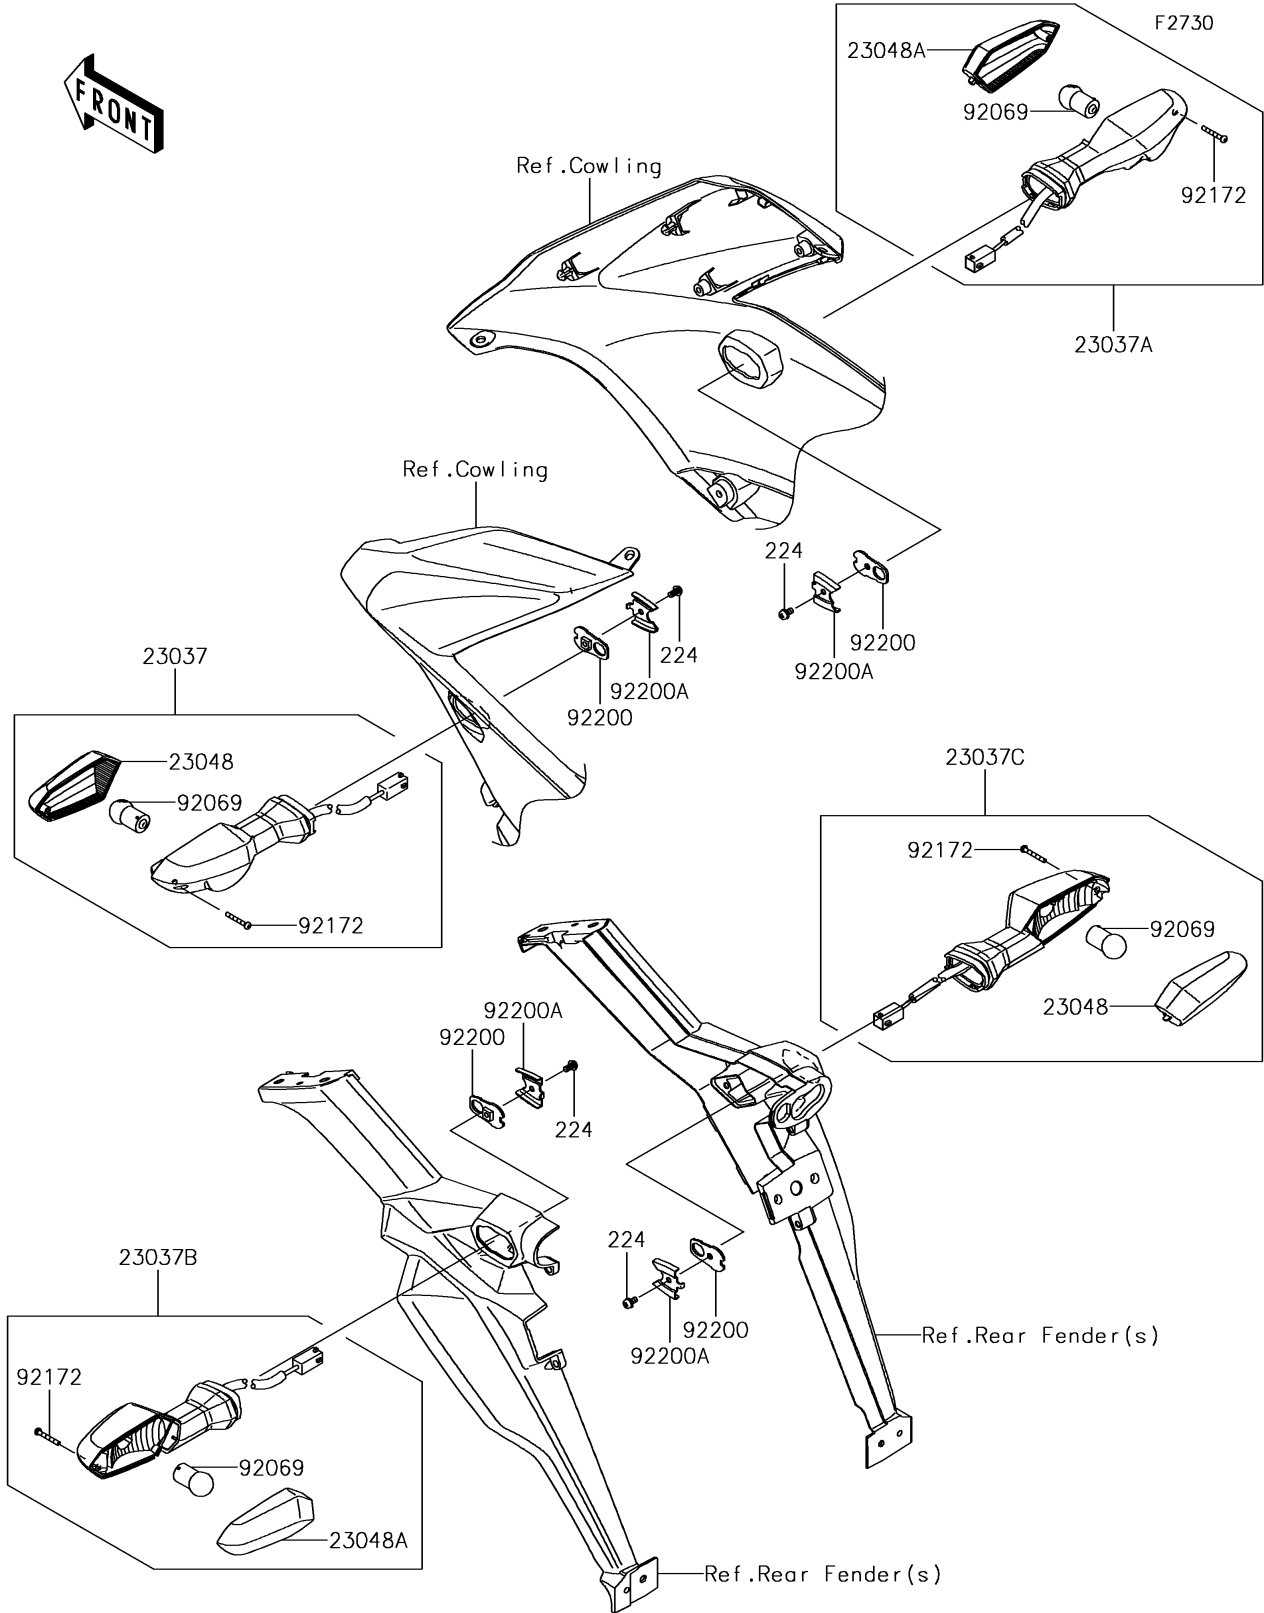

2017 Versys 650 ABS PARTS DIAGRAM

Turn Signals

2017 Versys 650 ABS PARTS LIST

Turn Signals

ITEM NAME	PART NUMBER	QUANTITY
SCREW-PAN-WP-CROS,4X8 (Ref # 224)	224AB0408	4
LAMP-ASSY-SIGNAL,FR,LH (Ref # 23037)	23037-0295	1
LAMP-ASSY-SIGNAL,FR,RH (Ref # 23037A)	23037-0296	1
LAMP-ASSY-SIGNAL,RR,LH (Ref # 23037B)	23037-0302	1
LAMP-ASSY-SIGNAL,RR,RH (Ref # 23037C)	23037-0303	1
LENS-SIGNAL LAMP (Ref # 23048)	23048-0025	2
LENS-SIGNAL LAMP (Ref # 23048A)	23048-0026	2
BULB,12V 10W (Ref # 92069)	92069-0076	4
SCREW,2.9X22 (Ref # 92172)	92172-0395	4
WASHER,NUT 4MM (Ref # 92200)	92200-0854	4
WASHER (Ref # 92200A)	92200-0855	4