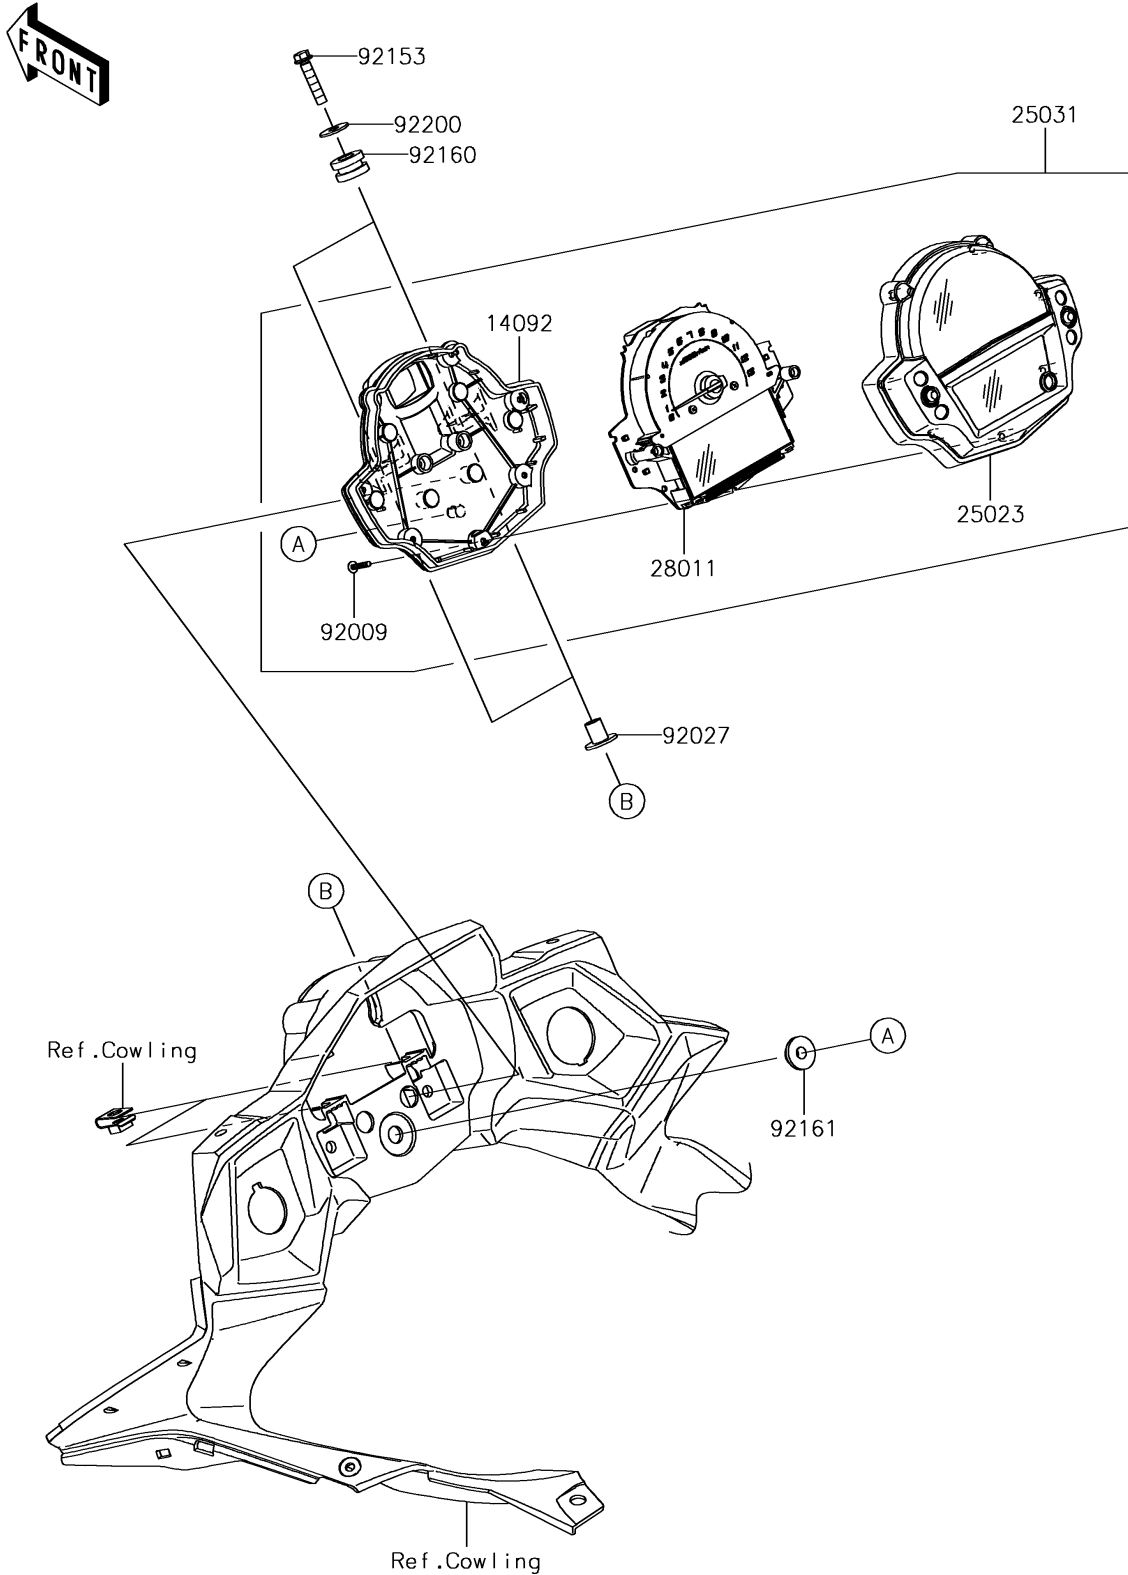

2017 Versys 650 ABS PARTS DIAGRAM

Meter(s)

F2530

2017 Versys 650 ABS PARTS LIST

Meter(s)

ITEM NAME	PART NUMBER	QUANTITY
COVER,METER (Ref # 14092)	14092-0865	1
COVER-METER CASE (Ref # 25023)	25023-0076	1
METER-ASSY,COMBINATION,ABS (Ref # 25031)	25031-0705	1
METER,SP&LCD (Ref # 28011)	28011-0688	1
SCREW,TAPPING,3X16 (Ref # 92009)	92009-1391	9
COLLAR,6.5X10X14.1 (Ref # 92027)	92027-1183	2
BOLT,FLANGED-SMALL,6X28 (Ref # 92153)	92153-1309	2
DAMPER,10X20X12 (Ref # 92160)	92160-1167	2
DAMPER (Ref # 92161)	92161-1531	1
WASHER,6.2X18X1.2 (Ref # 92200)	92200-1643	2