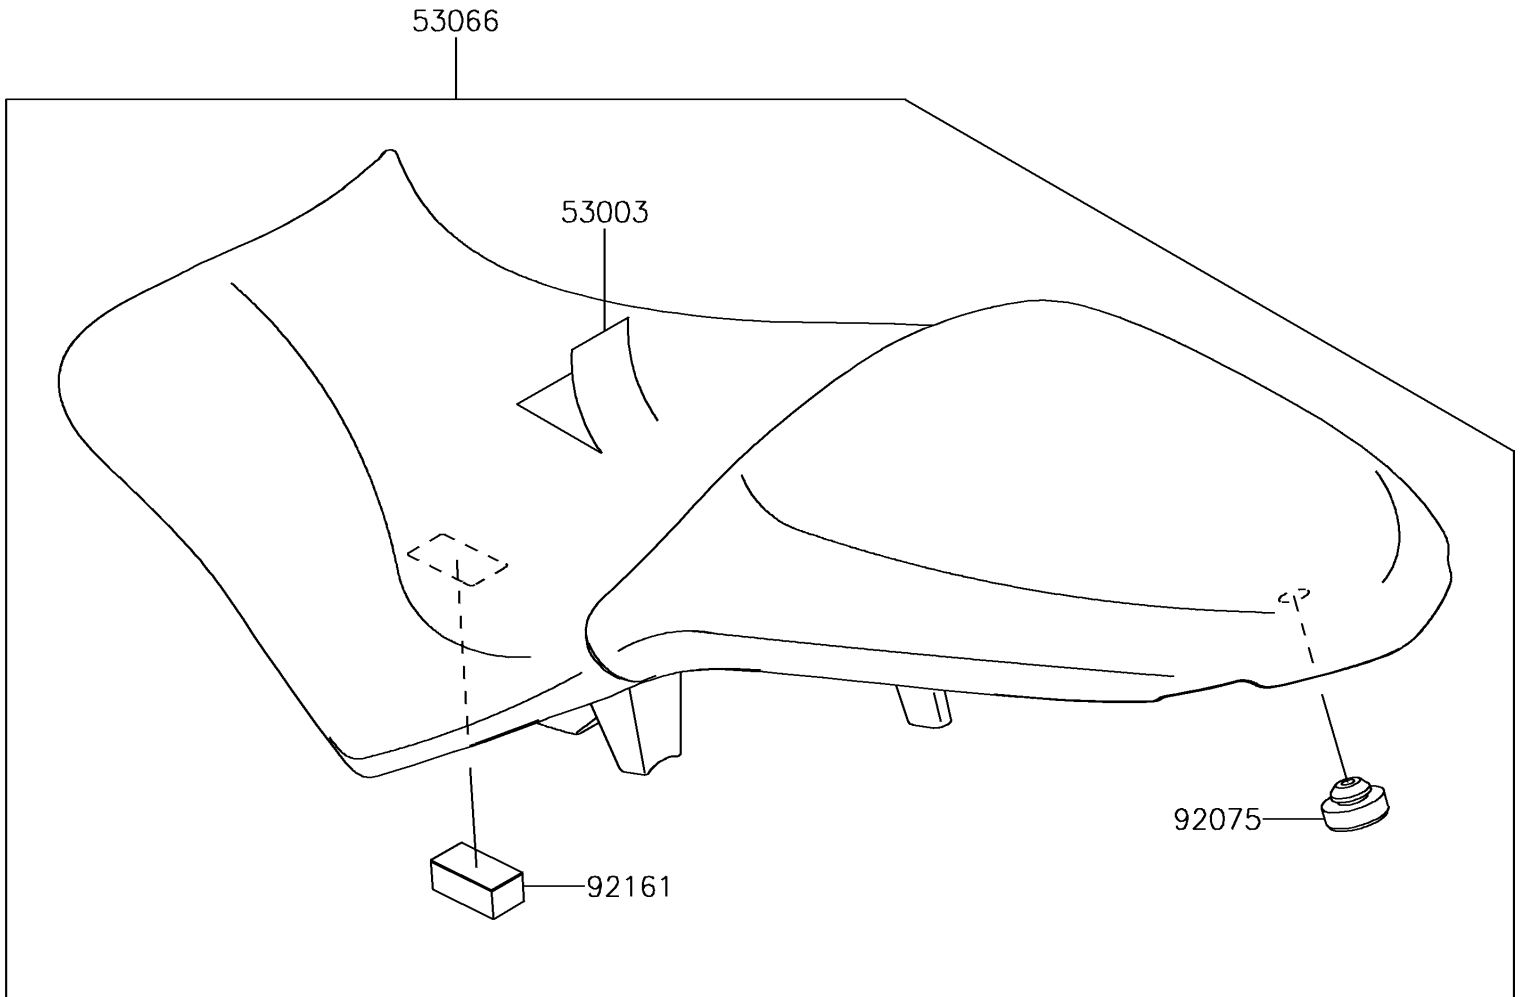

2017 Versys 650 ABS PARTS DIAGRAM

Seat

F2510

2017 Versys 650 ABS PARTS LIST

Seat

ITEM NAME	PART NUMBER	QUANTITY
LEATHER,SEAT,BLACK (Ref # 53003)	53003-0311-MA	1
SEAT-ASSY,DUAL,BLACK (Ref # 53066)	53066-0443-MA	1
DAMPER (Ref # 92075)	92075-1045	1
DAMPER,SEAT (Ref # 92161)	92161-1321	1