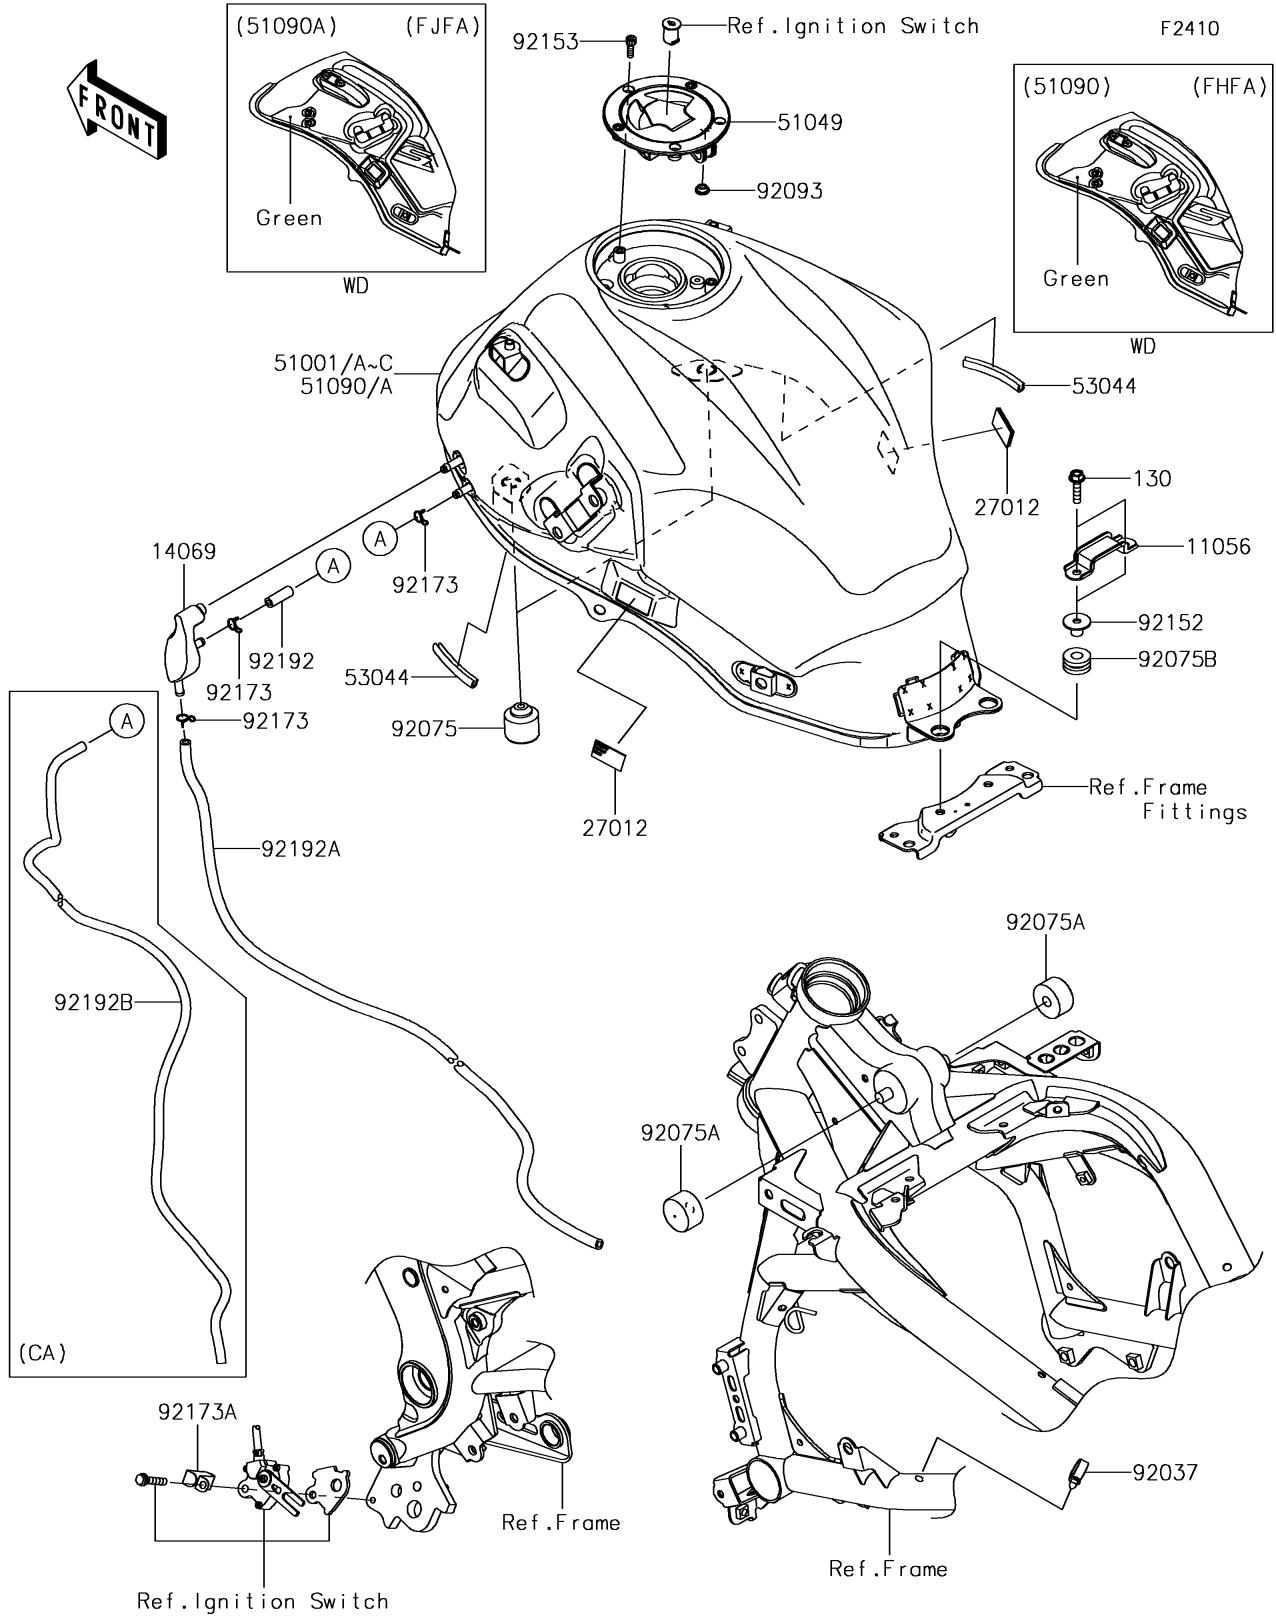

# 2017 Versys 650 ABS PARTS DIAGRAM

Fuel Tank

## 2017 Versys 650 ABS PARTS LIST

### Fuel Tank

ITEM NAME	PART NUMBER	QUANTITY
BRACKET,SEAT (Ref # 11056)	11056-0361	1
BOLT-FLANGED,6X25 (Ref # 130)	130BA0625	2
BREATHER (Ref # 14069)	14069-0011	1
HOOK,DUAL LOCK FASTENER,20X30 (Ref # 27012)	27012-0784	2
CAP-TANK,FUEL (Ref # 51049)	51049-0714	1
TANK-COMP-FUEL,C.L.GREEN (Ref # 51090)	51090-5111-51P	1
TRIM,L=60 (Ref # 53044)	53044-1249	2
CLAMP,HOSE (Ref # 92037)	92037-1827	1
DAMPER (Ref # 92075)	92075-1002	2
DAMPER,FUEL TANK (Ref # 92075A)	92075-125	2
DAMPER,10X24X12 (Ref # 92075B)	92075-1690	2
SEAL,FUEL TANK CAP (Ref # 92093)	92093-1030	1
COLLAR,6.5X10X13.1 (Ref # 92152)	92152-0910	2
BOLT,SOCKET,5X16 (Ref # 92153)	92153-1616	3
CLAMP (Ref # 92173)	92173-0049	3
CLAMP (Ref # 92173A)	92173-0833	1
TUBE,5X9X26 (Ref # 92192)	92192-0910	1
TUBE,5X9X900 (Ref # 92192A)	92192-1237	1