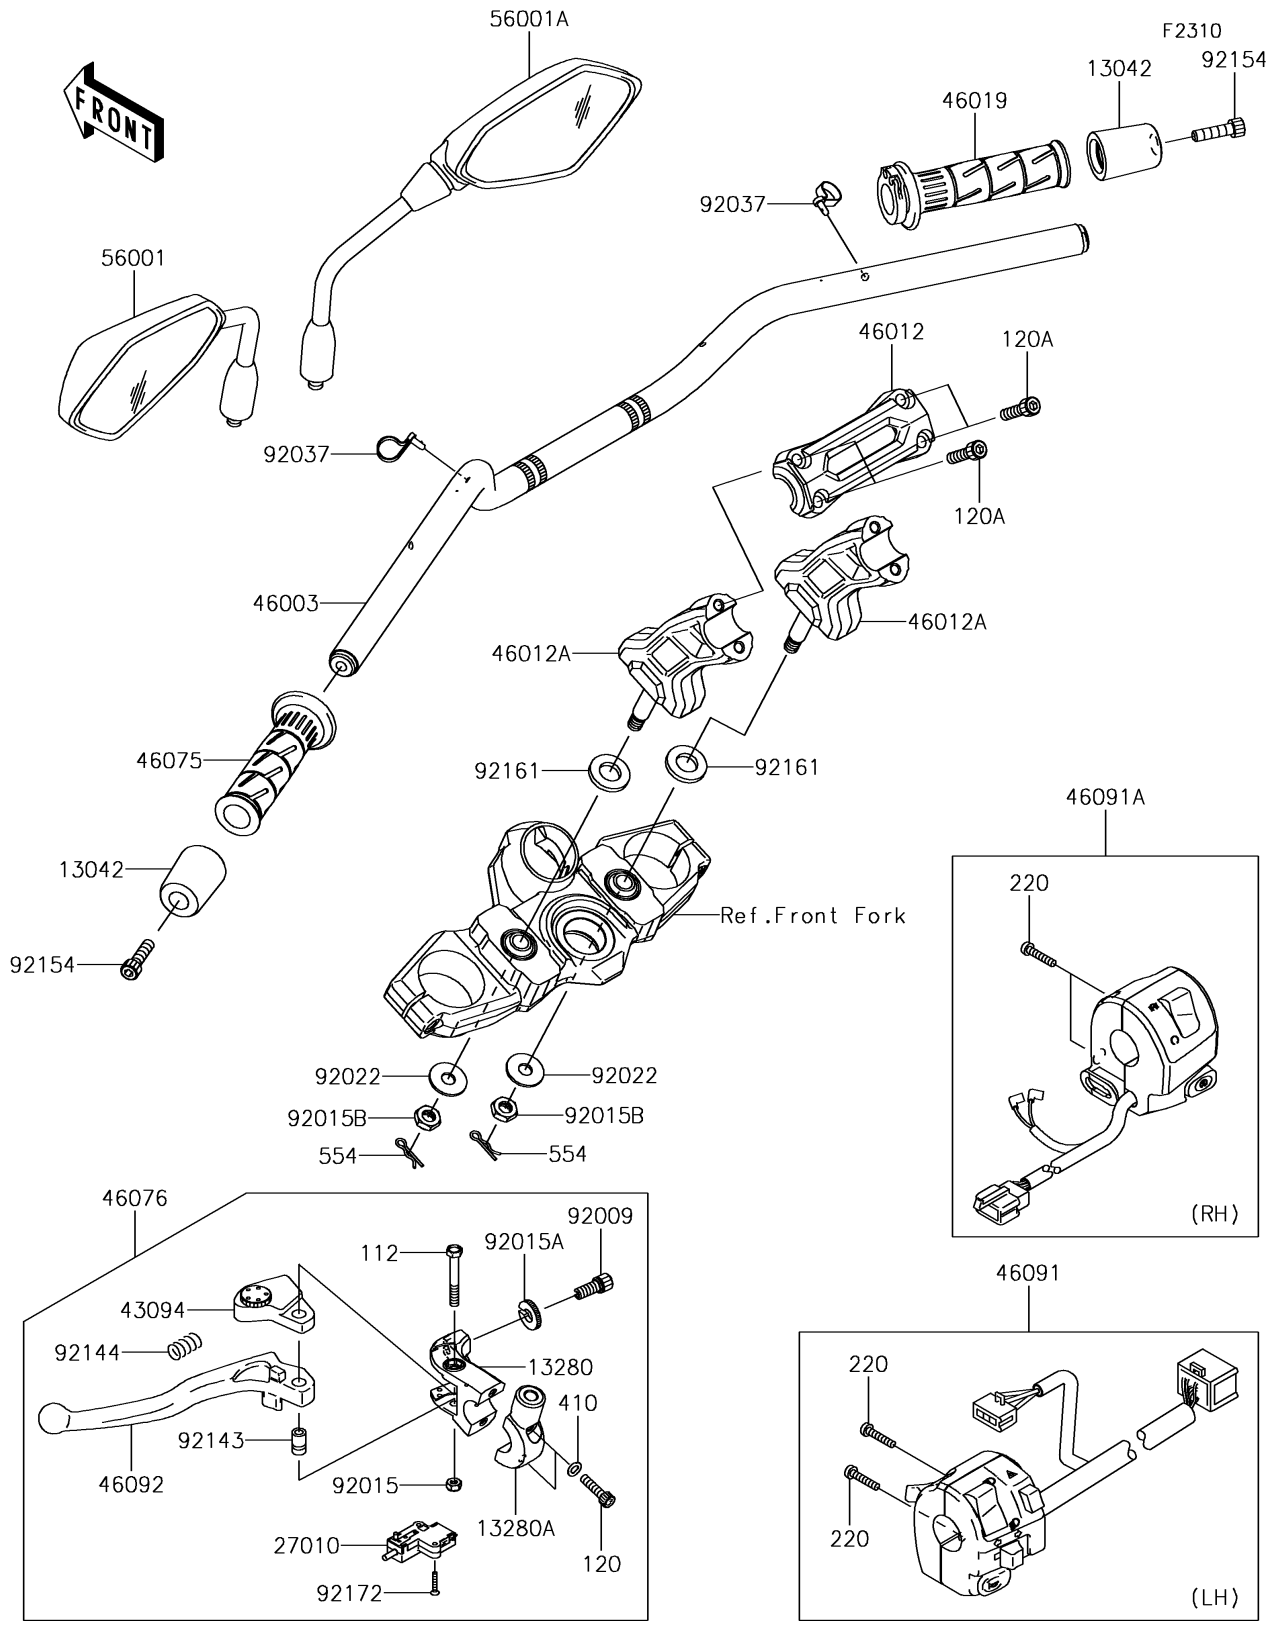

2017 Versys 650 ABS PARTS DIAGRAM

Handlebar

2017 Versys 650 ABS PARTS LIST

Handlebar

ITEM NAME	PART NUMBER	QUANTITY
BOLT-UPSET,6X45 (Ref # 112)	112BB0645	1
BOLT-SOCKET,6X25 (Ref # 120)	120CB0625	2
BOLT-SOCKET,8X30 (Ref # 120A)	120CC0830	4
WEIGHT,HANDLE (Ref # 13042)	13042-5002	2
HOLDER,CLUTCH LEVER (Ref # 13280)	13280-0306	1
HOLDER,CLUTCH LEVER (Ref # 13280A)	13280-0307	1
SCREW-PAN-CROS,5X25 (Ref # 220)	220AB0525	4
SWITCH,CLUTCH (Ref # 27010)	27010-0729	1
WASHER-PLAIN-SMALL,6MM (Ref # 410)	410AB0600	2
ADJUSTER,CLUTCH LEVER (Ref # 43094)	43094-0556	1
HANDLE,F.S.BLACK (Ref # 46003)	46003-0624-18R	1
HOLDER-HANDLE,UPP,F.S.BLACK (Ref # 46012)	46012-0372-18R	1
HOLDER-HANDLE,LWR,F.S.BLACK (Ref # 46012A)	46012-0373-18R	2
GRIP-ASSY,THROTTLE (Ref # 46019)	46019-0060	1
GRIP,HANDLE,LH (Ref # 46075)	46075-0564	1
LEVER-ASSY-GRIP,CLUTCH (Ref # 46076)	46076-0137	1
HOUSING-ASSY-CONTROL,LH (Ref # 46091)	46091-0214	1
HOUSING-ASSY-CONTROL,RH (Ref # 46091A)	46091-0364	1
LEVER-GRIP,CLUTCH (Ref # 46092)	46092-0031	1
PIN-SNAP (Ref # 554)	554DB0800	2
MIRROR-ASSY,LH (Ref # 56001)	56001-0194	1
MIRROR-ASSY,RH (Ref # 56001A)	56001-0195	1
SCREW,CABLE ADJUST,8MM,BLACK (Ref # 92009)	92009-1134	1
NUT,LOCK,6MM,BLACK (Ref # 92015)	92015-1191	1
NUT,CABLE ADJUST LOCK,8MM,BLK (Ref # 92015A)	92015-1197	1
NUT,LOCK,10MM (Ref # 92015B)	92015-1962	2
WASHER,10.2X28X2 (Ref # 92022)	92022-1088	2
CLAMP,SPEED,L=80.5 (Ref # 92037)	92037-1903	2
COLLAR (Ref # 92143)	92143-1379	1

2017 Versys 650 ABS PARTS LIST

Handlebar

ITEM NAME	PART NUMBER	QUANTITY
SPRING (Ref # 92144)	92144-1467	1
BOLT,SOCKET,8X30 (Ref # 92154)	92154-0440	2
DAMPER,16.2X30X4 (Ref # 92161)	92161-1659	2
SCREW,3X16 (Ref # 92172)	92172-0183	2