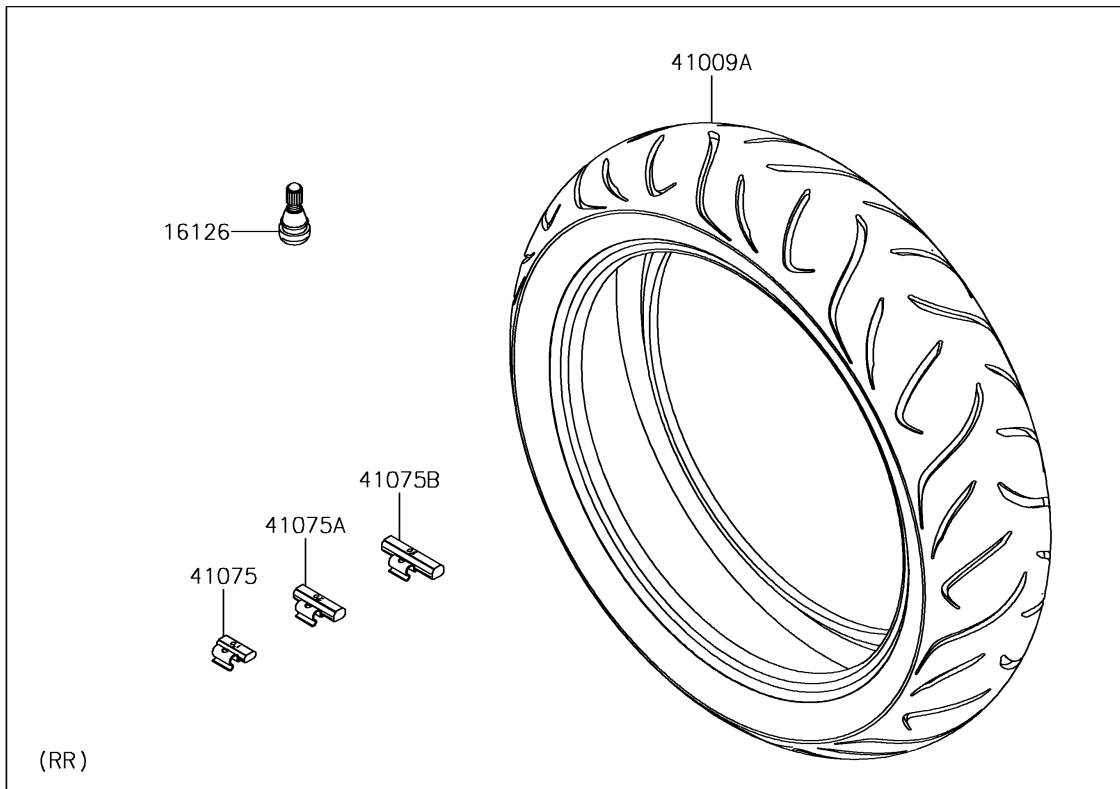

2017 Versys 650 ABS PARTS DIAGRAM

Wheels/Tires

F2210

2017 Versys 650 ABS PARTS LIST

Wheels/Tires

ITEM NAME	PART NUMBER	QUANTITY
VALVE,TIRE (Ref # 16126)	16126-1140	2
TIRE,FR,120/70ZR17(58W),D222F (Ref # 41009)	41009-0652	1
TIRE,RR,160/60ZR17(69W),D222 (Ref # 41009A)	41009-0653	1
BALANCER-WHEEL,10G,SILVER (Ref # 41075)	41075-0007	AR
BALANCER-WHEEL,20G,SILVER (Ref # 41075A)	41075-0008	AR
BALANCER-WHEEL,30G,SILVER (Ref # 41075B)	41075-0009	AR