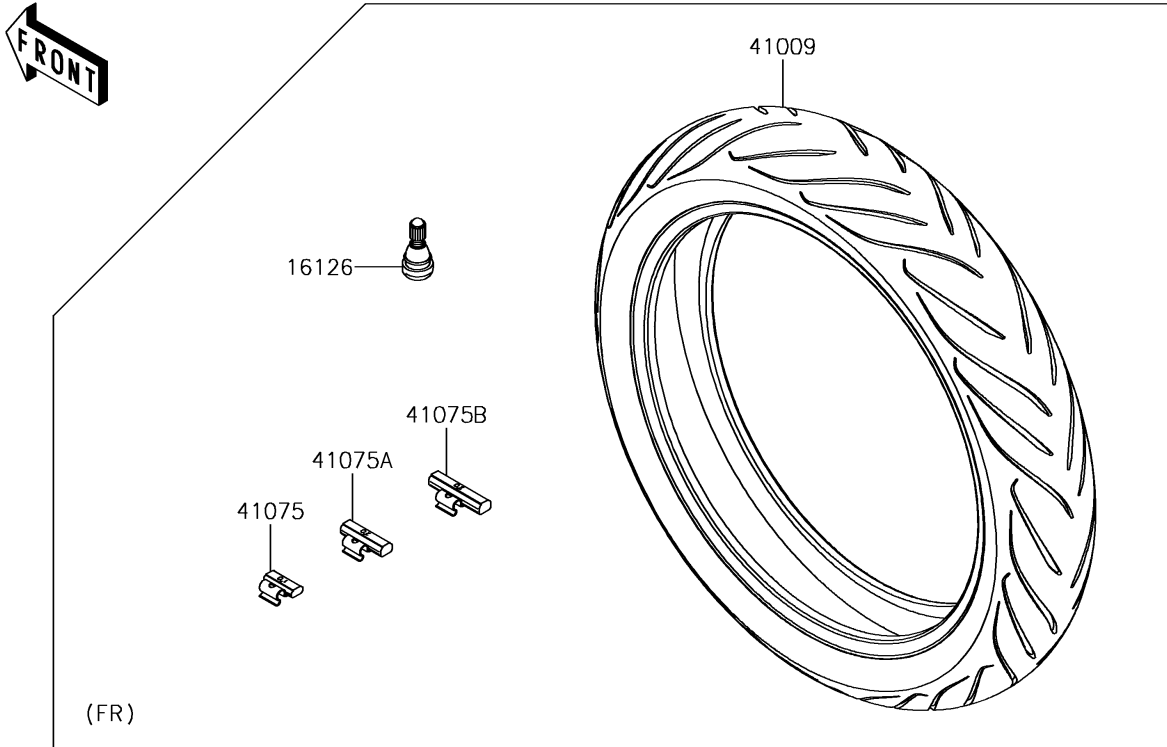

2017 Versys 650 ABS PARTS DIAGRAM

Wheels/Tires

F2210

2017 Versys 650 ABS PARTS LIST

Wheels/Tires

ITEM NAME	PART NUMBER	QUANTITY
VALVE,TIRE (Ref # 16126)	16126-1140	2
TIRE,FR,120/70ZR17(58W),D222F (Ref # 41009)	41009-0652	1
TIRE,RR,160/60ZR17(69W),D222 (Ref # 41009A)	41009-0653	1
BALANCER-WHEEL,10G,SILVER (Ref # 41075)	41075-0007	AR
BALANCER-WHEEL,20G,SILVER (Ref # 41075A)	41075-0008	AR
BALANCER-WHEEL,30G,SILVER (Ref # 41075B)	41075-0009	AR