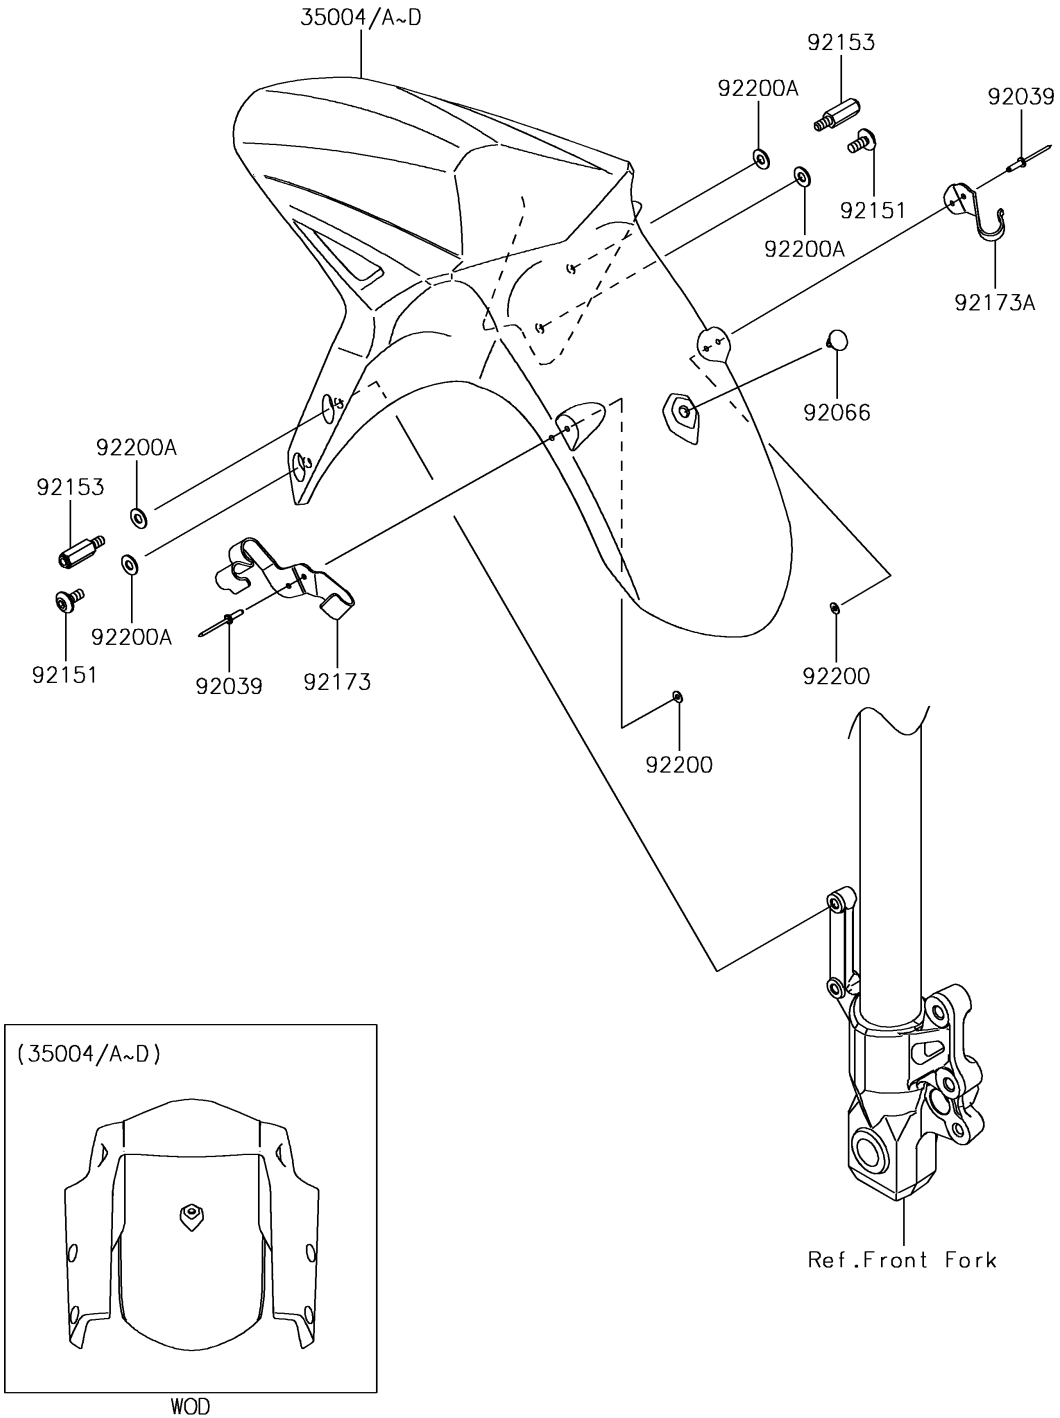

# 2017 Versys 650 ABS PARTS DIAGRAM

Front Fender(s)

F2171

## 2017 Versys 650 ABS PARTS LIST

### Front Fender(s)

ITEM NAME	PART NUMBER	QUANTITY
FENDER-FRONT,C.L.GREEN (Ref # 35004A)	35004-0340-51P	1
RIVET (Ref # 92039)	92039-0705	4
PLUG,ANCHOR CLIP (Ref # 92066)	92066-0741	1
BOLT,SOCKET,6X14 (Ref # 92151)	92151-1654	2
BOLT,6MM (Ref # 92153)	92153-1533	2
CLAMP,FENDER,LH (Ref # 92173)	92173-1286	1
CLAMP,FENDER,RH (Ref # 92173A)	92173-1287	1
WASHER,3.3X8X0.5 (Ref # 92200)	92200-0514	4
WASHER,6.5X14X1 (Ref # 92200A)	92200-1388	4