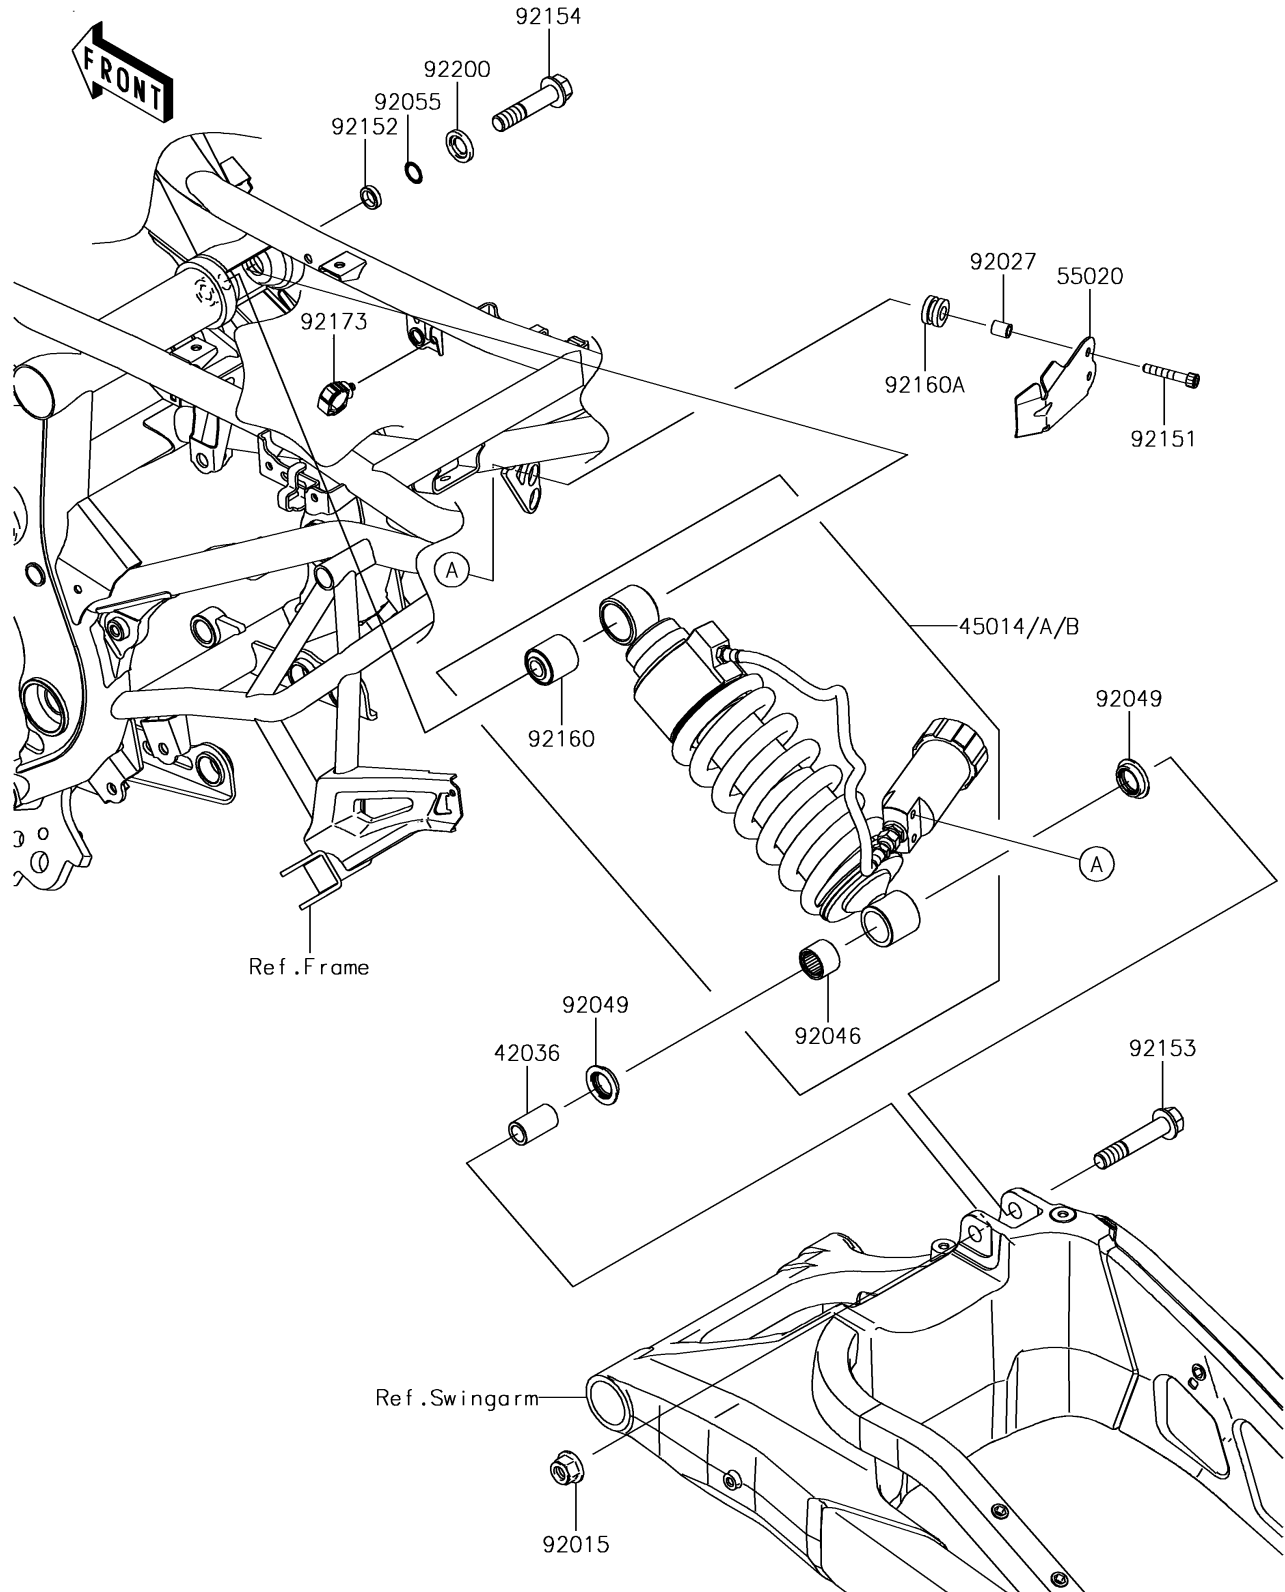

2017 Versys 650 ABS PARTS DIAGRAM

Suspension/Shock Absorber

F2151

2017 Versys 650 ABS PARTS LIST

Suspension/Shock Absorber

ITEM NAME	PART NUMBER	QUANTITY
SLEEVE,12.1X18X32 (Ref # 42036)	42036-0024	1
SHOCKABSORBER,G.B.GREEN (Ref # 45014A)	45014-0467-46Y	1
GUARD (Ref # 55020)	55020-0977	1
NUT,LOCK,FLANGED,12MM (Ref # 92015)	92015-1433	1
COLLAR,6.8X10X11.5 (Ref # 92027)	92027-1210	2
BEARING-NEEDLE,SFYZM182417 (Ref # 92046)	92046-1272	1
SEAL-OIL (Ref # 92049)	92049-0133	2
RING-O,11.8X2.4 (Ref # 92055)	92055-0843	1
BOLT,SOCKET,6X35 (Ref # 92151)	92151-1390	2
COLLAR,12.1X16.8X4.4 (Ref # 92152)	92152-0811	1
BOLT,FLANGED,12X65 (Ref # 92153)	92153-1767	1
BOLT,FLANGED,12X55 (Ref # 92154)	92154-0289	1
DAMPER,SHOCKABSORBER (Ref # 92160)	92160-1161	1
DAMPER,10X20X12 (Ref # 92160A)	92160-1167	2
CLAMP,HOLDER CLIP (Ref # 92173)	92173-0868	1
WASHER,12.5X24X3.2 (Ref # 92200)	92200-0519	1