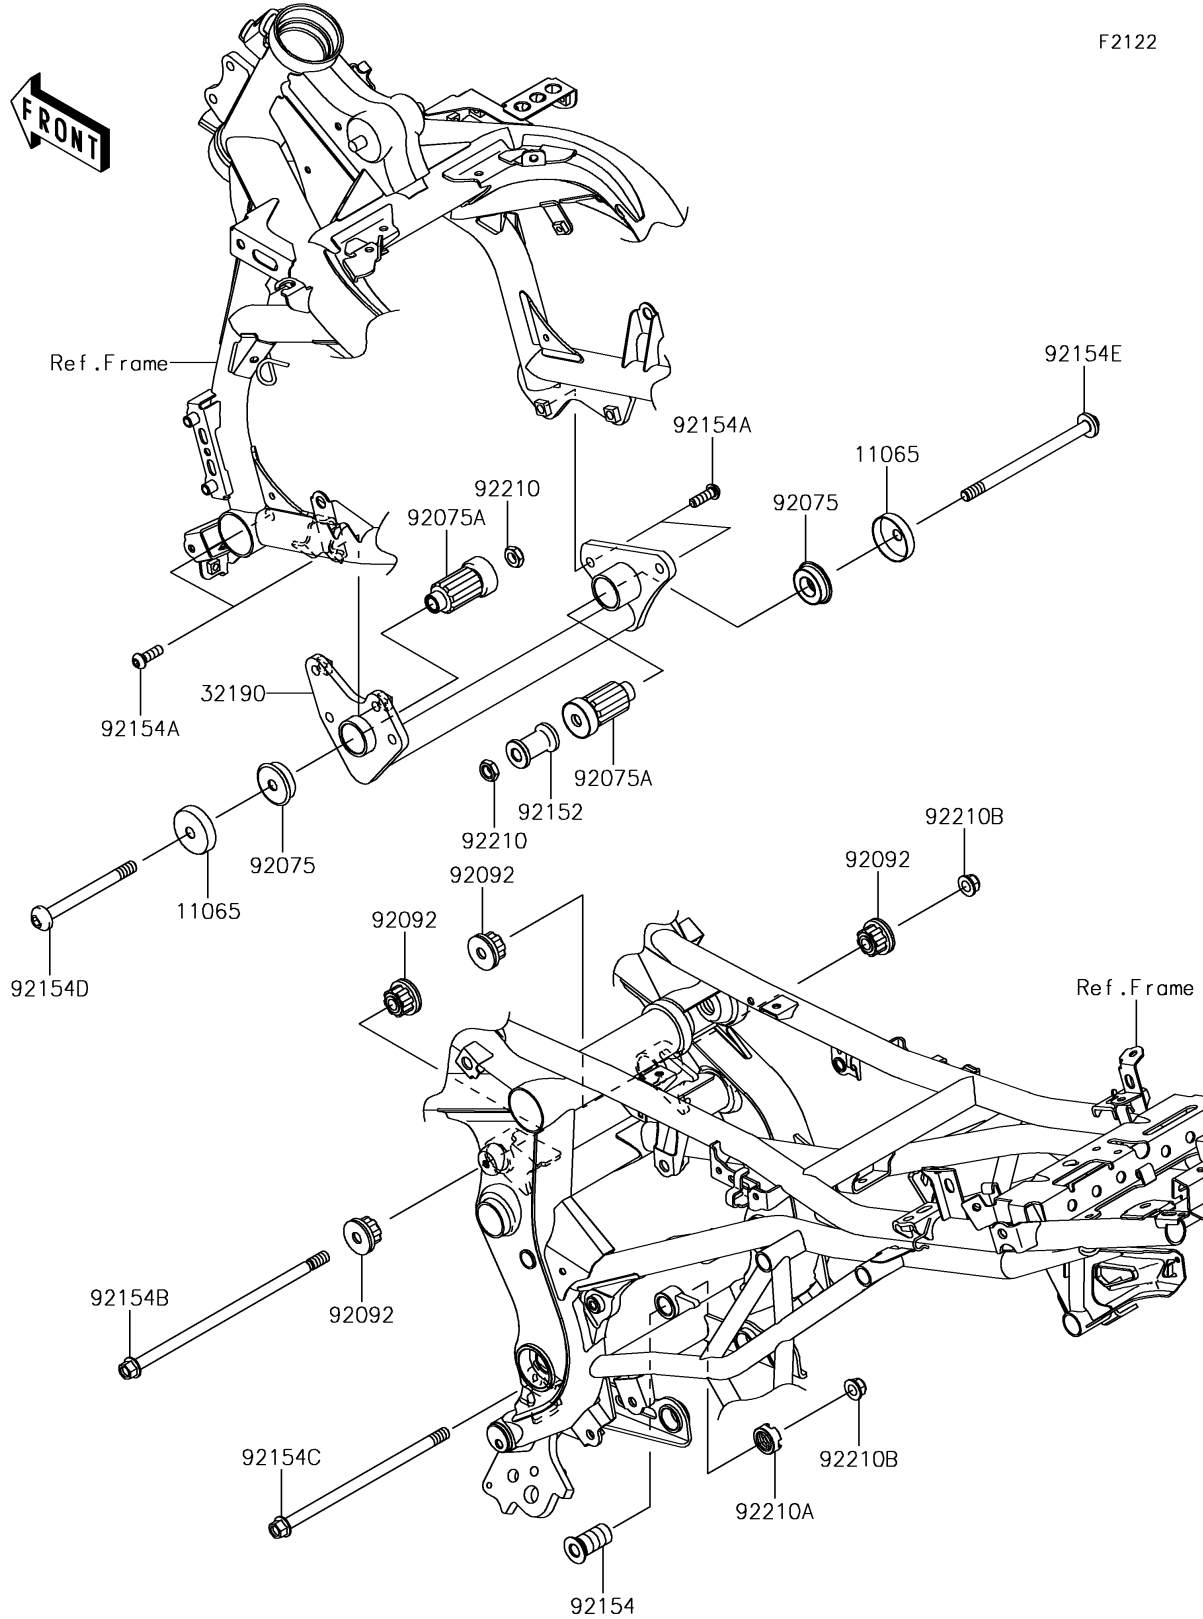

2017 Versys 650 ABS PARTS DIAGRAM

Engine Mount

2017 Versys 650 ABS PARTS LIST

Engine Mount

ITEM NAME	PART NUMBER	QUANTITY
CAP,10.5X43X10 (Ref # 11065)	11065-0871	2
BRACKET-ENGINE,FR (Ref # 32190)	32190-0667	1
DAMPER,ENGINE MOUNT (Ref # 92075)	92075-1738	2
DAMPER,ENGINE MOUNT,MAIN (Ref # 92075A)	92075-1739	2
BUSHING-RUBBER (Ref # 92092)	92092-0021	4
COLLAR,10.5X26X40 (Ref # 92152)	92152-1878	1
BOLT,ENGINE MOUNT,18MM (Ref # 92154)	92154-0249	1
BOLT,SOCKET,8X25 (Ref # 92154A)	92154-1485	4
BOLT,FLANGED,10X237 (Ref # 92154B)	92154-1505	1
BOLT,FLANGED,10X200 (Ref # 92154C)	92154-1660	1
BOLT,SOCKET,10X110 (Ref # 92154D)	92154-1671	1
BOLT,SOCKET,10X150 (Ref # 92154E)	92154-1672	1
NUT,LOCK,10MM (Ref # 92210)	92210-0784	2
NUT,CASTLE,18MM (Ref # 92210A)	92210-0963	1
NUT,LOCK,FLANGED,10MM (Ref # 92210B)	92210-1081	2