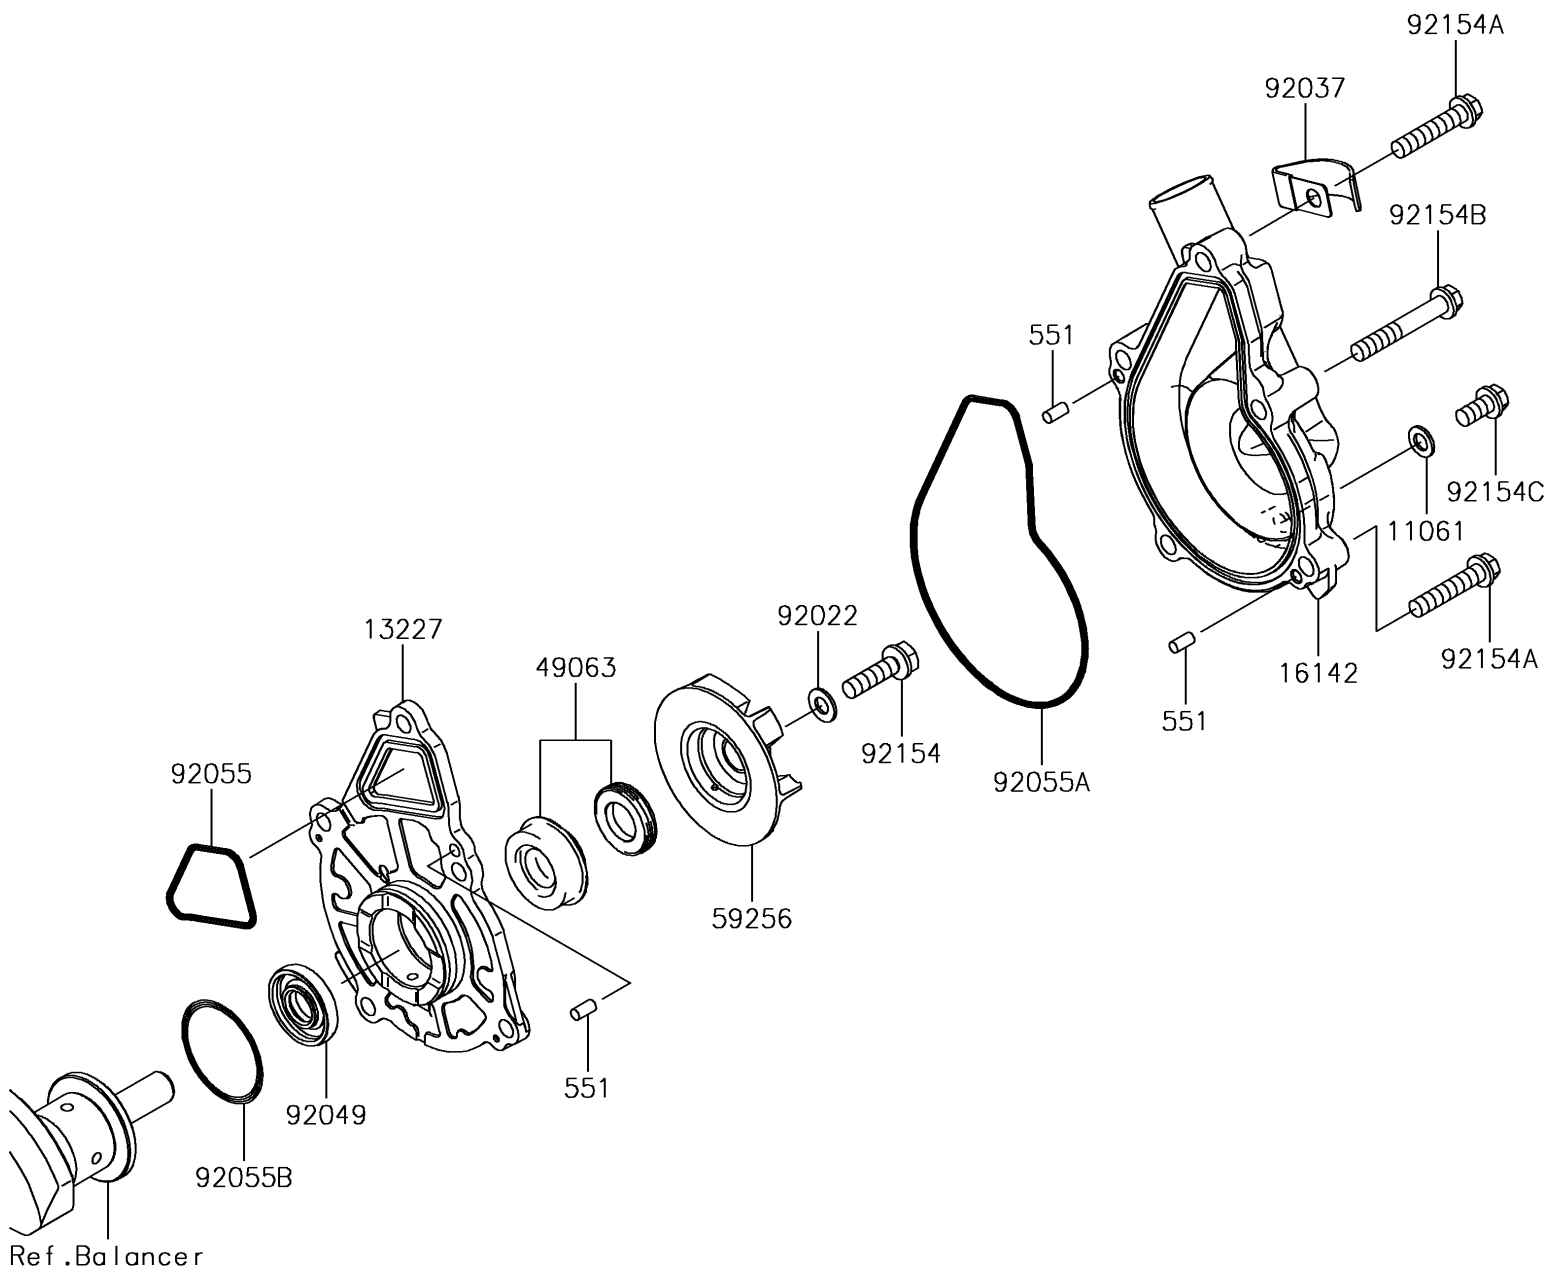

2017 Versys 650 ABS PARTS DIAGRAM

Water Pump

E3031

2017 Versys 650 ABS PARTS LIST

Water Pump

ITEM NAME	PART NUMBER	QUANTITY
GASKET (Ref # 11061)	11061-0107	1
HOUSING (Ref # 13227)	13227-0038	1
COVER-PUMP (Ref # 16142)	16142-0741	1
SEAL-MECHANICAL,WATER (Ref # 49063)	49063-1055	1
PIN-DOWEL,4X8 (Ref # 551)	551A0408	3
IMPELLER (Ref # 59256)	59256-0009	1
WASHER,6.1X12X1 (Ref # 92022)	92022-077	1
CLAMP (Ref # 92037)	92037-1680	1
SEAL-OIL,12X28.55X5 (Ref # 92049)	92049-0791	1
RING-O,CASE-HOUSING (Ref # 92055)	92055-0082	1
RING-O,HOUSING-PUMP COVER (Ref # 92055A)	92055-0083	1
RING-O,33.2MM (Ref # 92055B)	92055-1155	1
BOLT,FLANGED,6X22 (Ref # 92154)	92154-1069	1
BOLT,FLANGED,6X30 (Ref # 92154A)	92154-1773	2
BOLT,FLANGED,6X40 (Ref # 92154B)	92154-1774	3
BOLT,FLANGED,6X12 (Ref # 92154C)	92154-1777	1