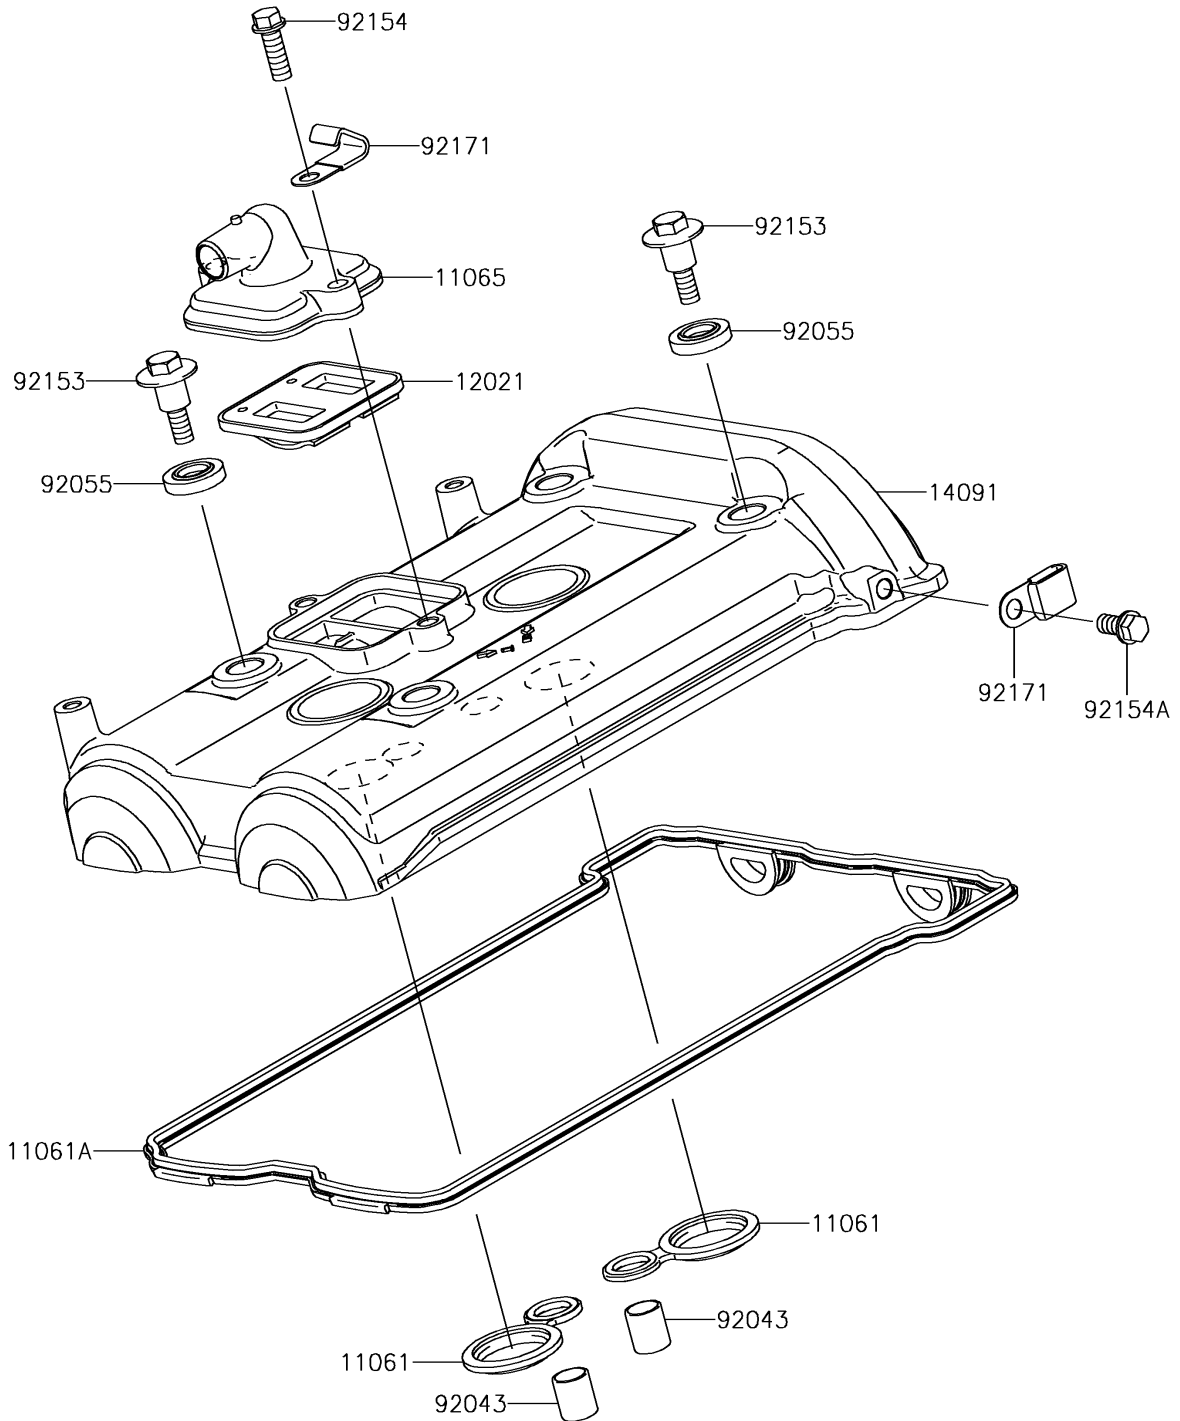

2017 Versys 650 ABS PARTS DIAGRAM

Cylinder Head Cover

E1112

2017 Versys 650 ABS PARTS LIST

Cylinder Head Cover

ITEM NAME	PART NUMBER	QUANTITY
GASKET,SPARK PLUG HOLE (Ref # 11061)	11061-0105	2
GASKET,HEAD COVER (Ref # 11061A)	11061-0170	1
CAP (Ref # 11065)	11065-0709	1
VALVE-ASSY-REED (Ref # 12021)	12021-0708	1
COVER,HEAD (Ref # 14091)	14091-1702	1
PIN,10.1X12X14 (Ref # 92043)	92043-4009	2
RING-O,HEAD COVER BOLT (Ref # 92055)	92055-0195	4
BOLT,HEAD COVER (Ref # 92153)	92153-0793	4
BOLT,FLANGED,6X18 (Ref # 92154)	92154-1775	2
BOLT,FLANGED,6X12 (Ref # 92154A)	92154-1776	1
CLAMP (Ref # 92171)	92171-0813	2