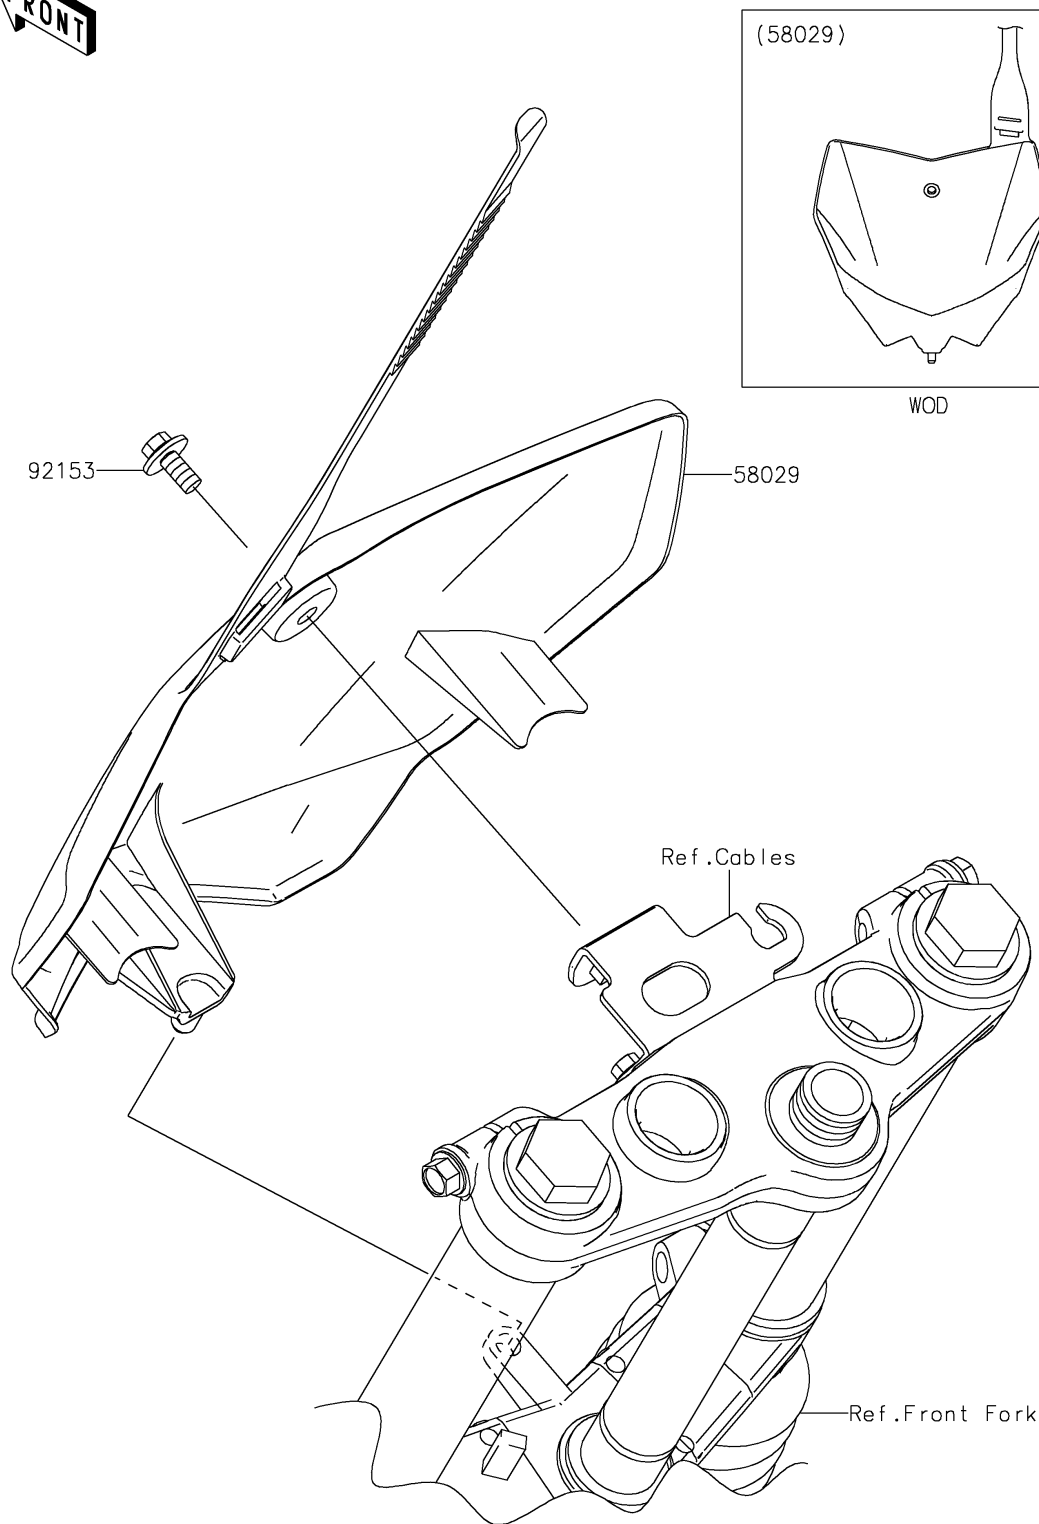

2019 KLX® 140G PARTS DIAGRAM

Accessory

F2910

2019 KLX®140G PARTS LIST

Accessory

ITEM NAME	PART NUMBER	QUANTITY
PLATE-NUMBER,B.WHITE (Ref # 58029)	58029-0005-266	1
BOLT,FLANGED,6X14 (Ref # 92153)	92153-0936	1