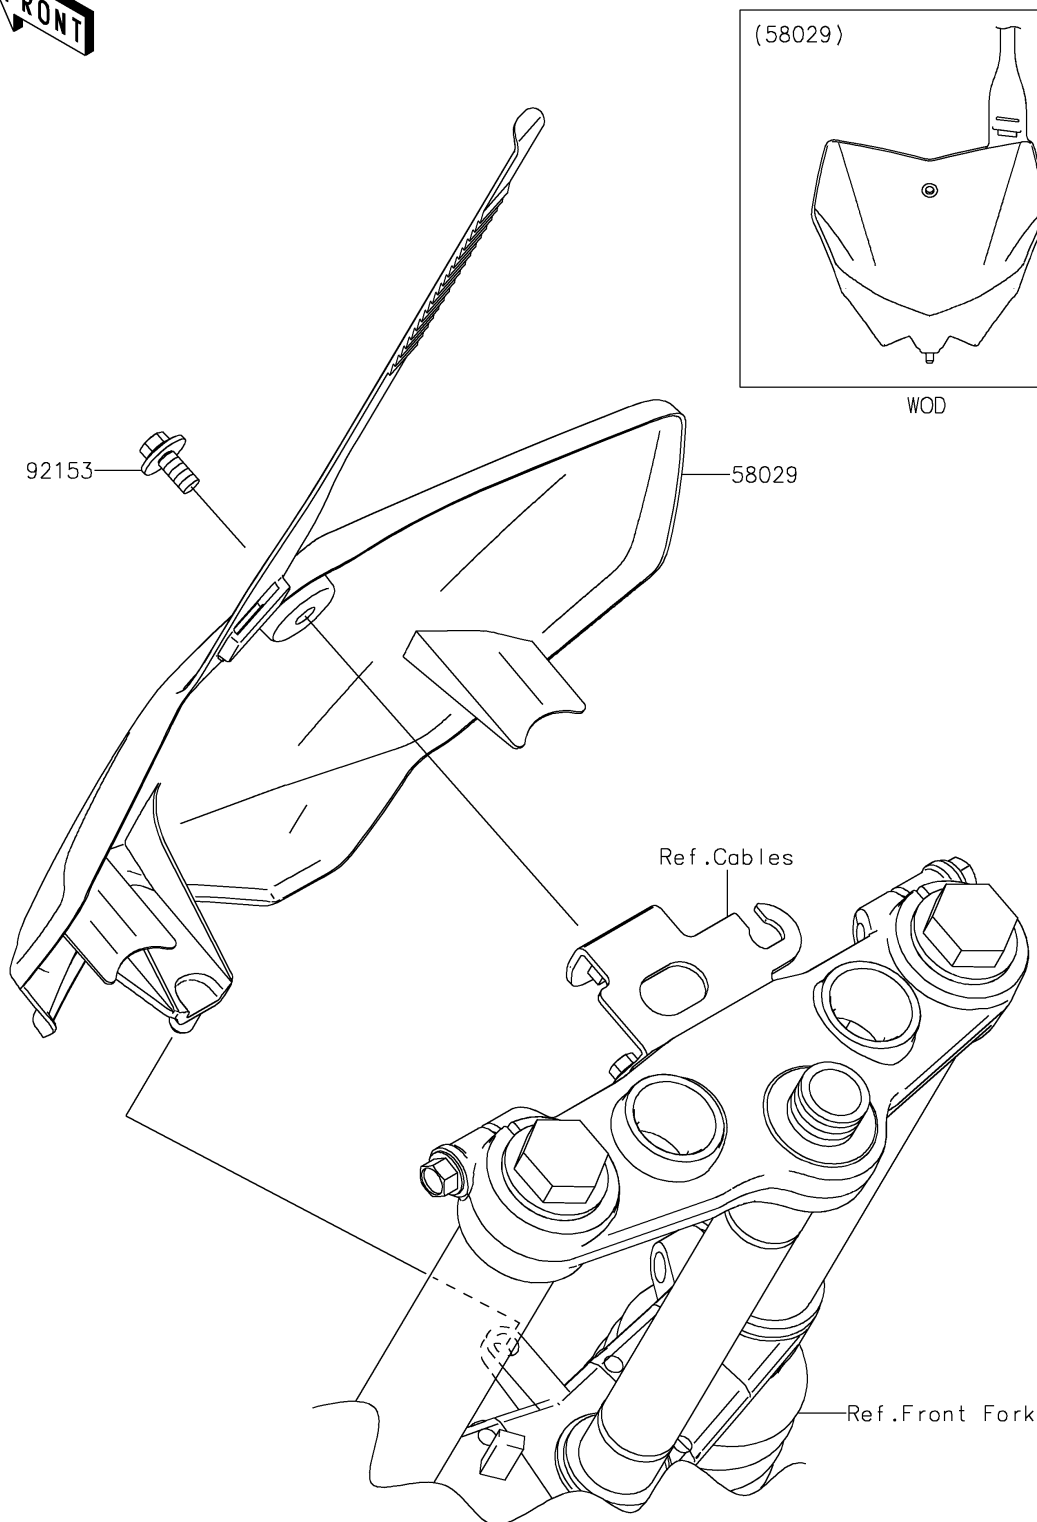

2018 KLX® 140G PARTS DIAGRAM

Accessory

F2910

2018 KLX®140G PARTS LIST

Accessory

ITEM NAME	PART NUMBER	QUANTITY
PLATE-NUMBER,B.WHITE (Ref # 58029)	58029-0005-266	1
BOLT,FLANGED,6X14 (Ref # 92153)	92153-0936	1