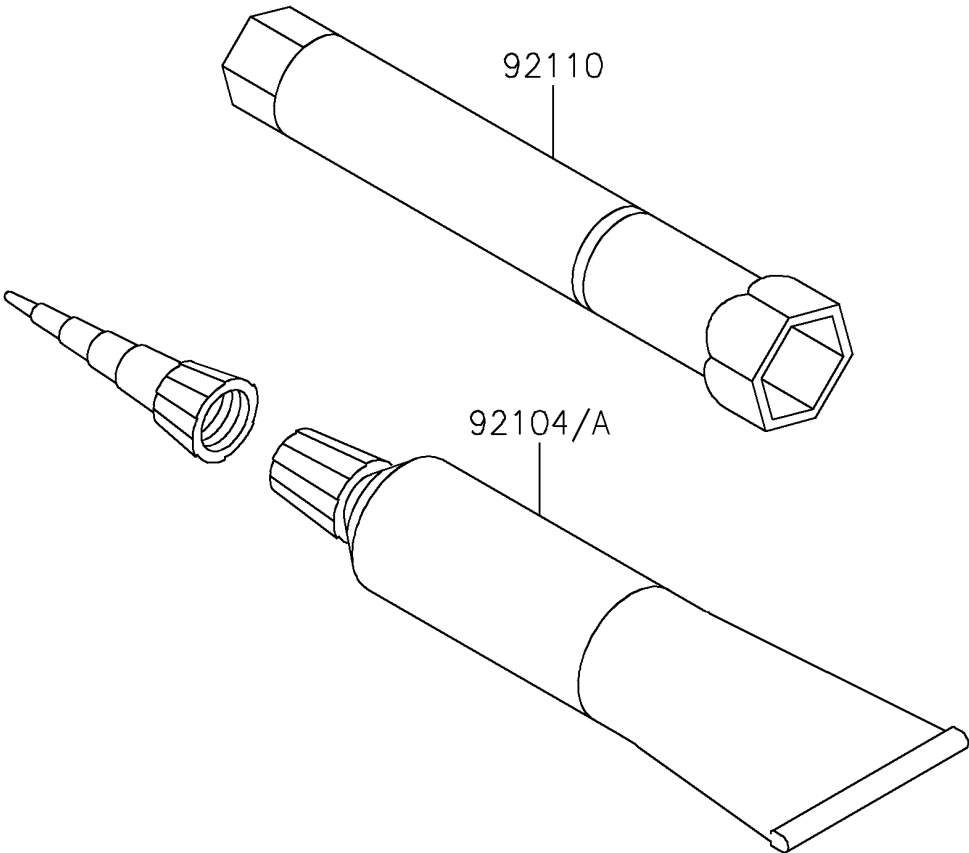

2019 KLX® 140G PARTS DIAGRAM

Owner's Tools

F2810

2019 KLX®140G PARTS LIST

Owner's Tools

ITEM NAME	PART NUMBER	QUANTITY
GASKET-LIQUID,TB1211F,CLEAR (Ref # 92104)	92104-0004	1
GASKET-LIQUID,TB1216B,BLACK (Ref # 92104A)	92104-1064	1
TOOL-WRENCH,BOX,16MM (Ref # 92110)	92110-1206	1