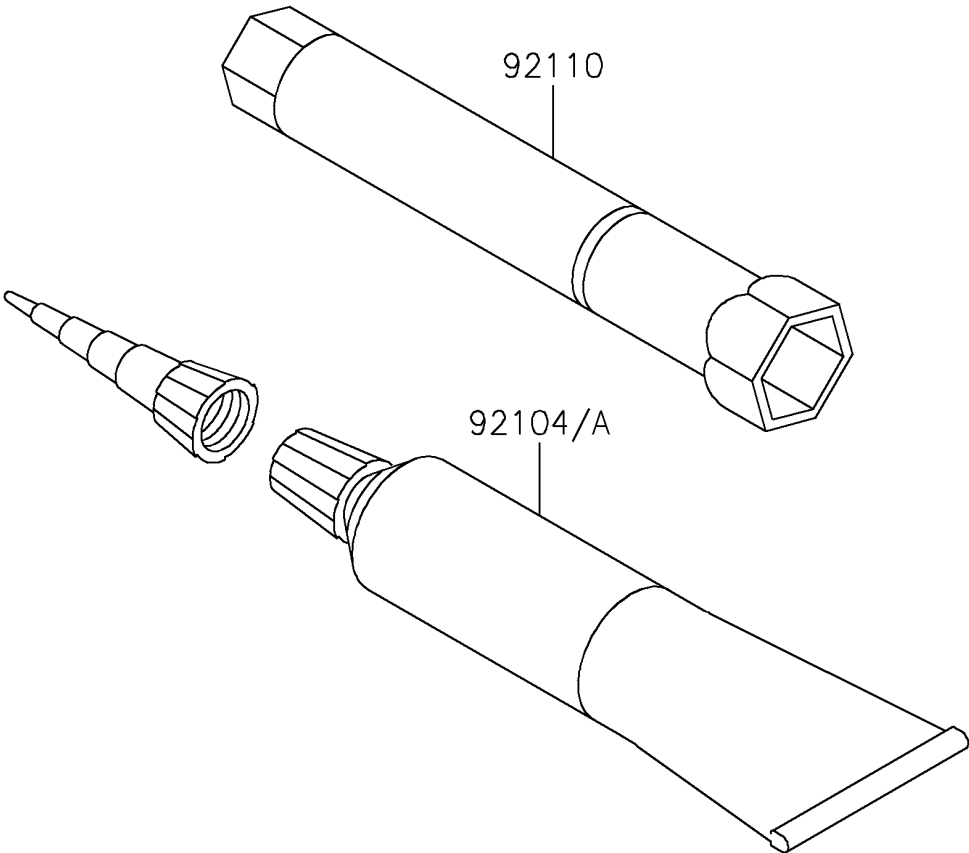

## 2018 KLX® 140G PARTS DIAGRAM

Owner's Tools

F2810

## 2018 KLX® 140G PARTS LIST

Owner's Tools

ITEM NAME	PART NUMBER	QUANTITY
GASKET-LIQUID,TB1211F,CLEAR (Ref # 92104)	92104-0004	1
GASKET-LIQUID,TB1216B,BLACK (Ref # 92104A)	92104-1064	1
TOOL-WRENCH,BOX,16MM (Ref # 92110)	92110-1206	1