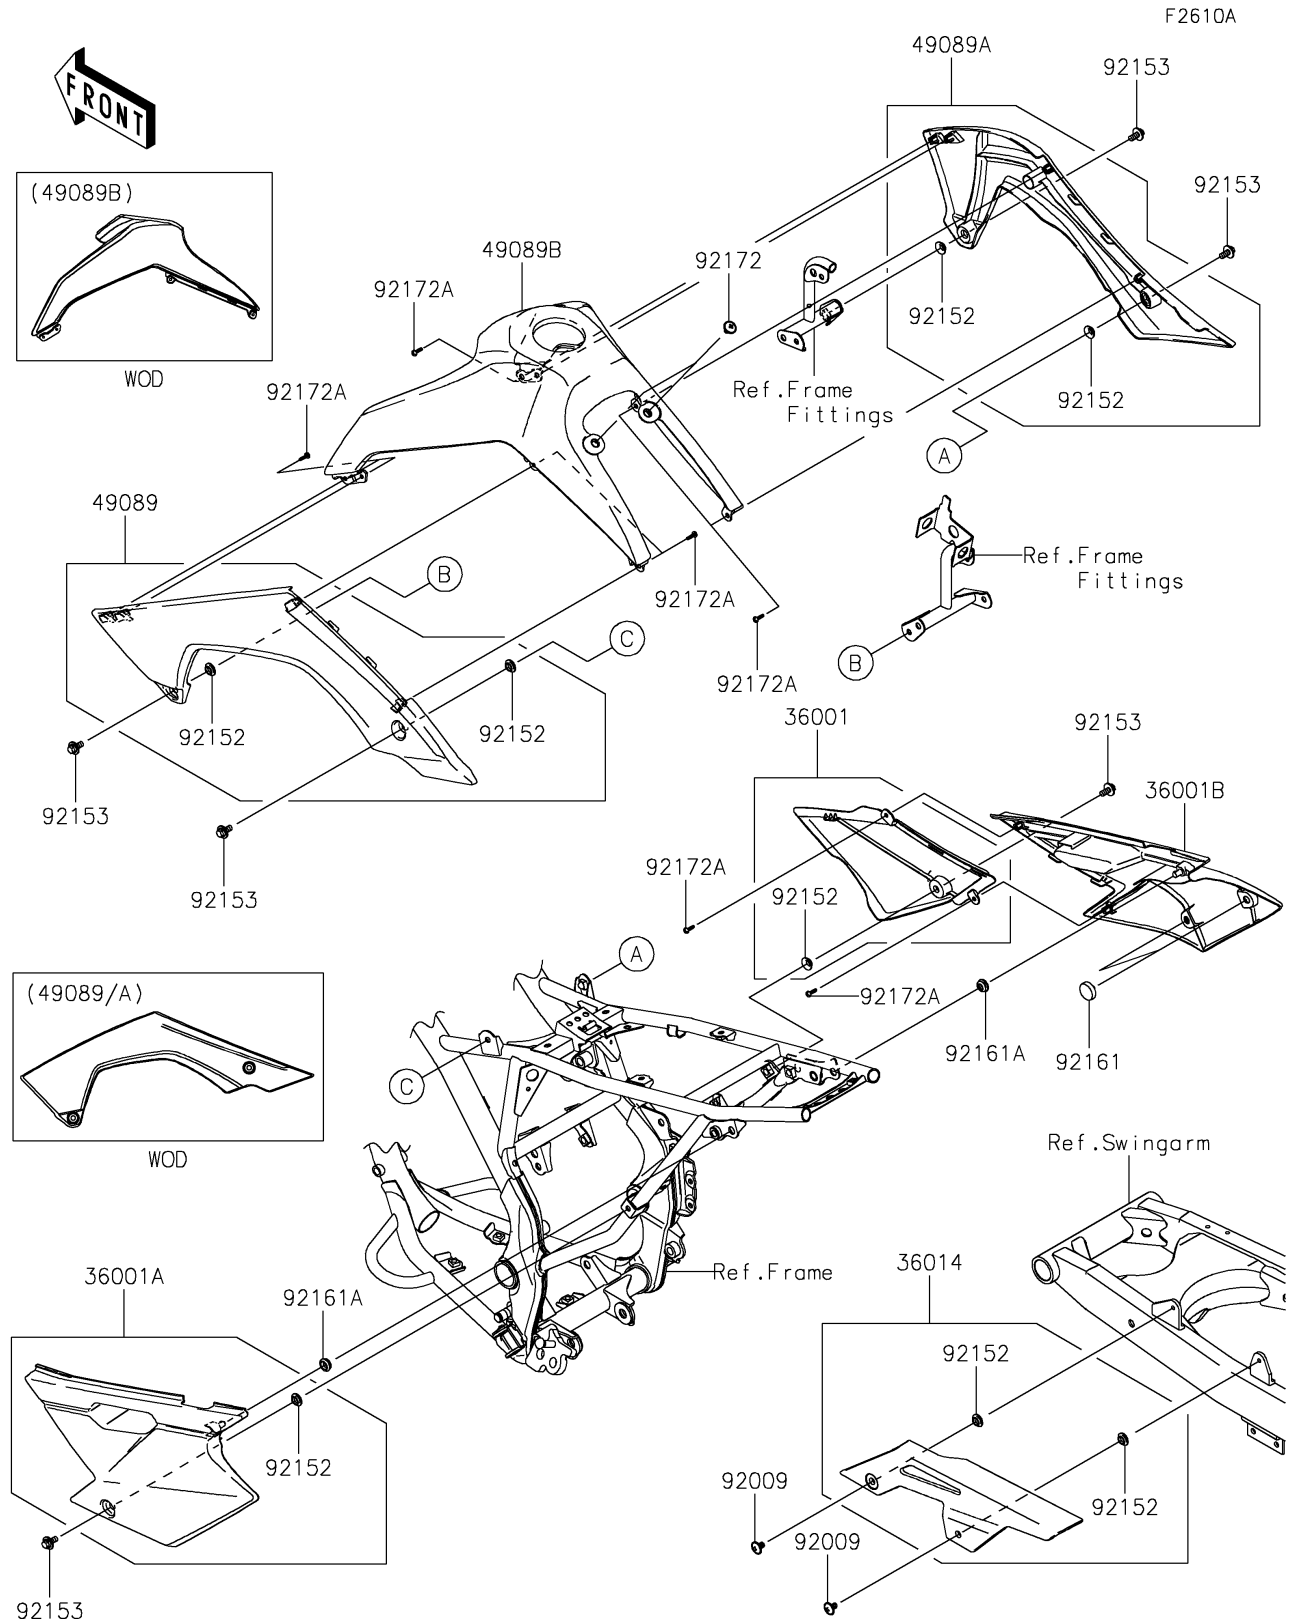

2020 KLX®140G PARTS DIAGRAM

Side Covers/Chain Cover(CKF/CLF)

2020 KLX®140G PARTS LIST

Side Covers/Chain Cover(CKF/CLF)

ITEM NAME	PART NUMBER	QUANTITY
COVER-SIDE,FR,RH,B.WHITE (Ref # 36001)	36001-0125-266	1
COVER-SIDE,RR,LH,B.WHITE (Ref # 36001A)	36001-0154-266	1
COVER-SIDE,RR,RH,B.WHITE (Ref # 36001B)	36001-0156-266	1
CASE-CHAIN (Ref # 36014)	36014-0044	1
SHROUD-ENGINE,LH,EBONY (Ref # 49089)	49089-0053-6C	1
SHROUD-ENGINE,RH,EBONY (Ref # 49089A)	49089-0054-6C	1
SHROUD-ENGINE,UPP,L.GREEN (Ref # 49089B)	49089-0954-290	1
SCREW,6X10 (Ref # 92009)	92009-1729	2
COLLAR,8.8X11.2X4 (Ref # 92152)	92152-0909	8
BOLT,FLANGED,6X14 (Ref # 92153)	92153-0936	6
DAMPER (Ref # 92161)	92161-0336	2
DAMPER (Ref # 92161A)	92161-0631	2
SCREW,6X10 (Ref # 92172)	92172-0098	2
SCREW,TAPPING,4X12 (Ref # 92172A)	92172-0233	10