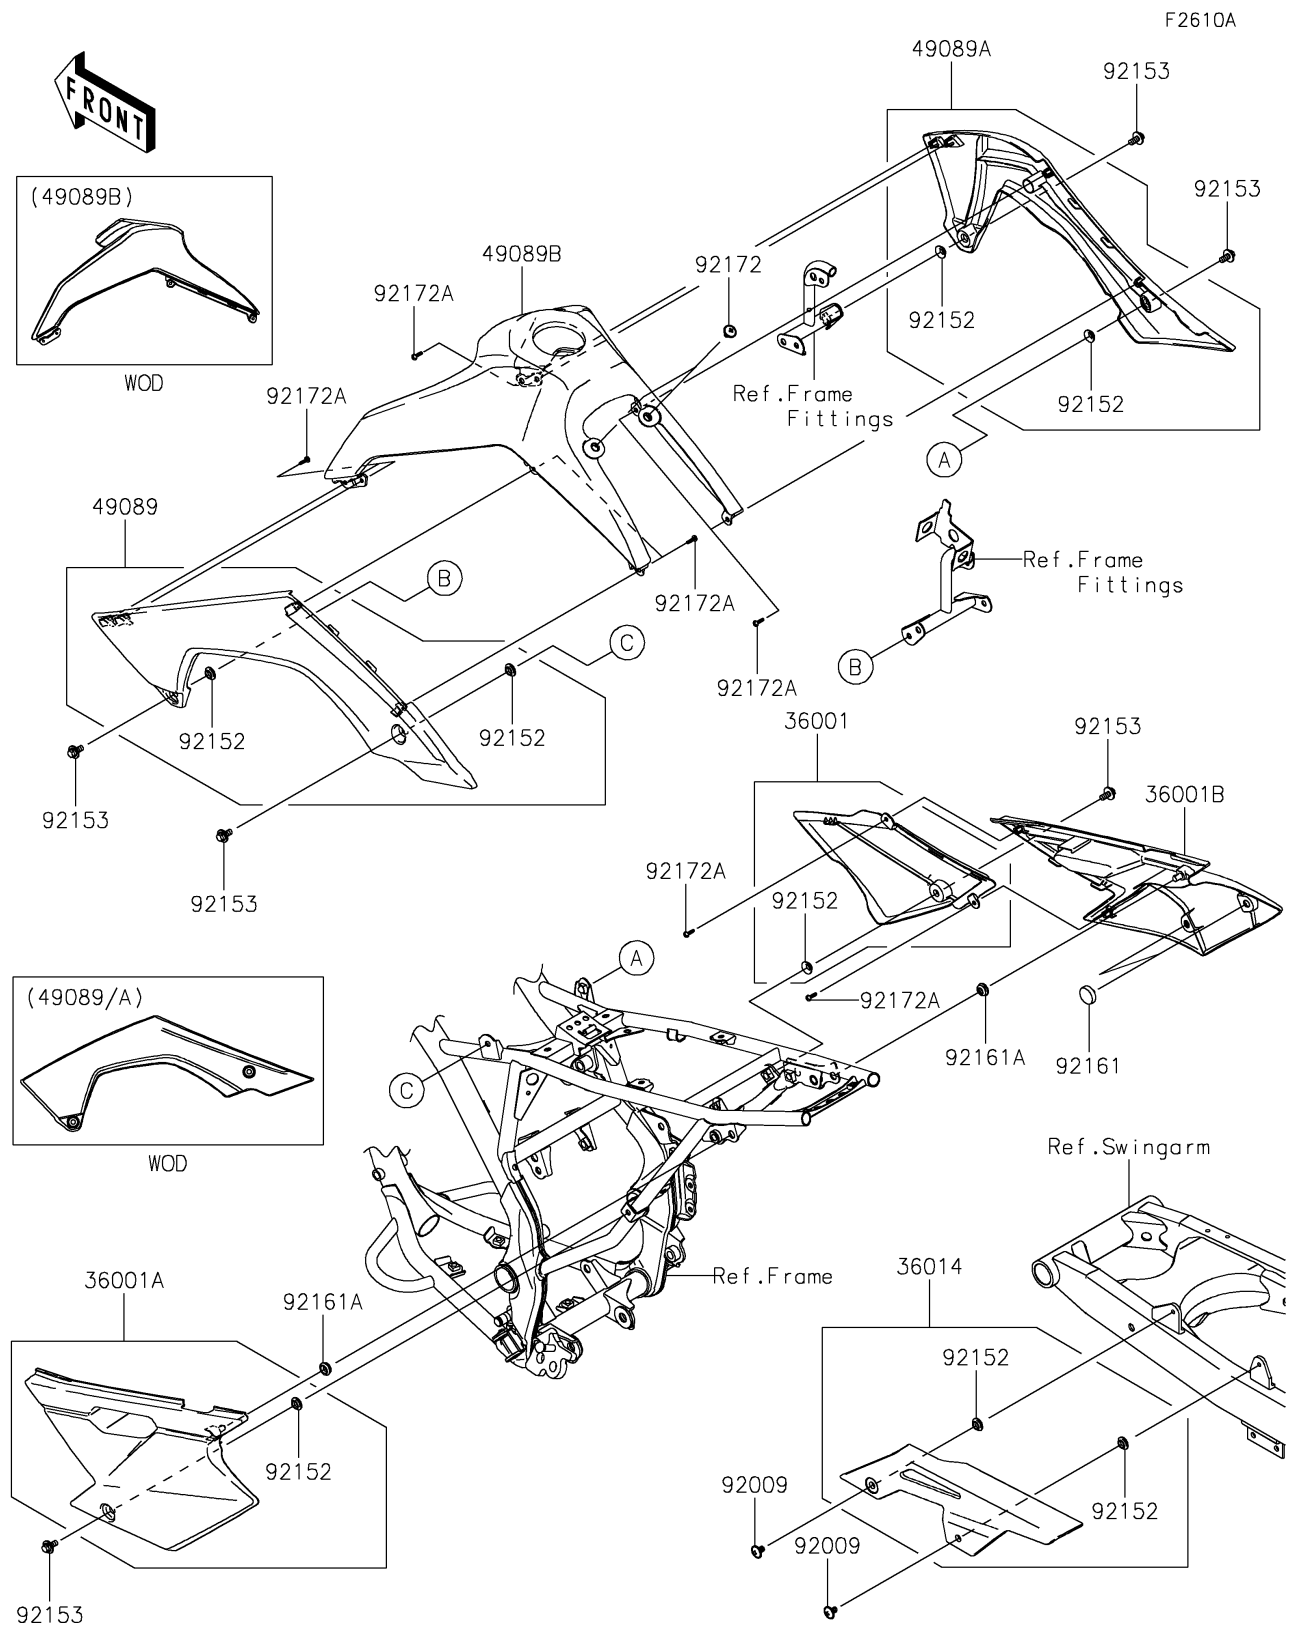

2019 KLX® 140G PARTS DIAGRAM

Side Covers/Chain Cover(CKF/CLF)

2019 KLX® 140G PARTS LIST

Side Covers/Chain Cover(CKF/CLF)

ITEM NAME	PART NUMBER	QUANTITY
COVER-SIDE,FR,RH,B.WHITE (Ref # 36001)	36001-0125-266	1
COVER-SIDE,RR,LH,B.WHITE (Ref # 36001A)	36001-0154-266	1
COVER-SIDE,RR,RH,B.WHITE (Ref # 36001B)	36001-0156-266	1
CASE-CHAIN (Ref # 36014)	36014-0044	1
SHROUD-ENGINE,LH,EBONY (Ref # 49089)	49089-0053-6C	1
SHROUD-ENGINE,RH,EBONY (Ref # 49089A)	49089-0054-6C	1
SHROUD-ENGINE,UPP,L.GREEN (Ref # 49089B)	49089-0954-290	1
SCREW,6X10 (Ref # 92009)	92009-1729	1
COLLAR,8.8X11.2X4 (Ref # 92152)	92152-0909	1
BOLT,FLANGED,6X14 (Ref # 92153)	92153-0936	1
DAMPER (Ref # 92161)	92161-0336	1
DAMPER (Ref # 92161A)	92161-0631	1
SCREW,6X10 (Ref # 92172)	92172-0098	1
SCREW,TAPPING,4X12 (Ref # 92172A)	92172-0233	1