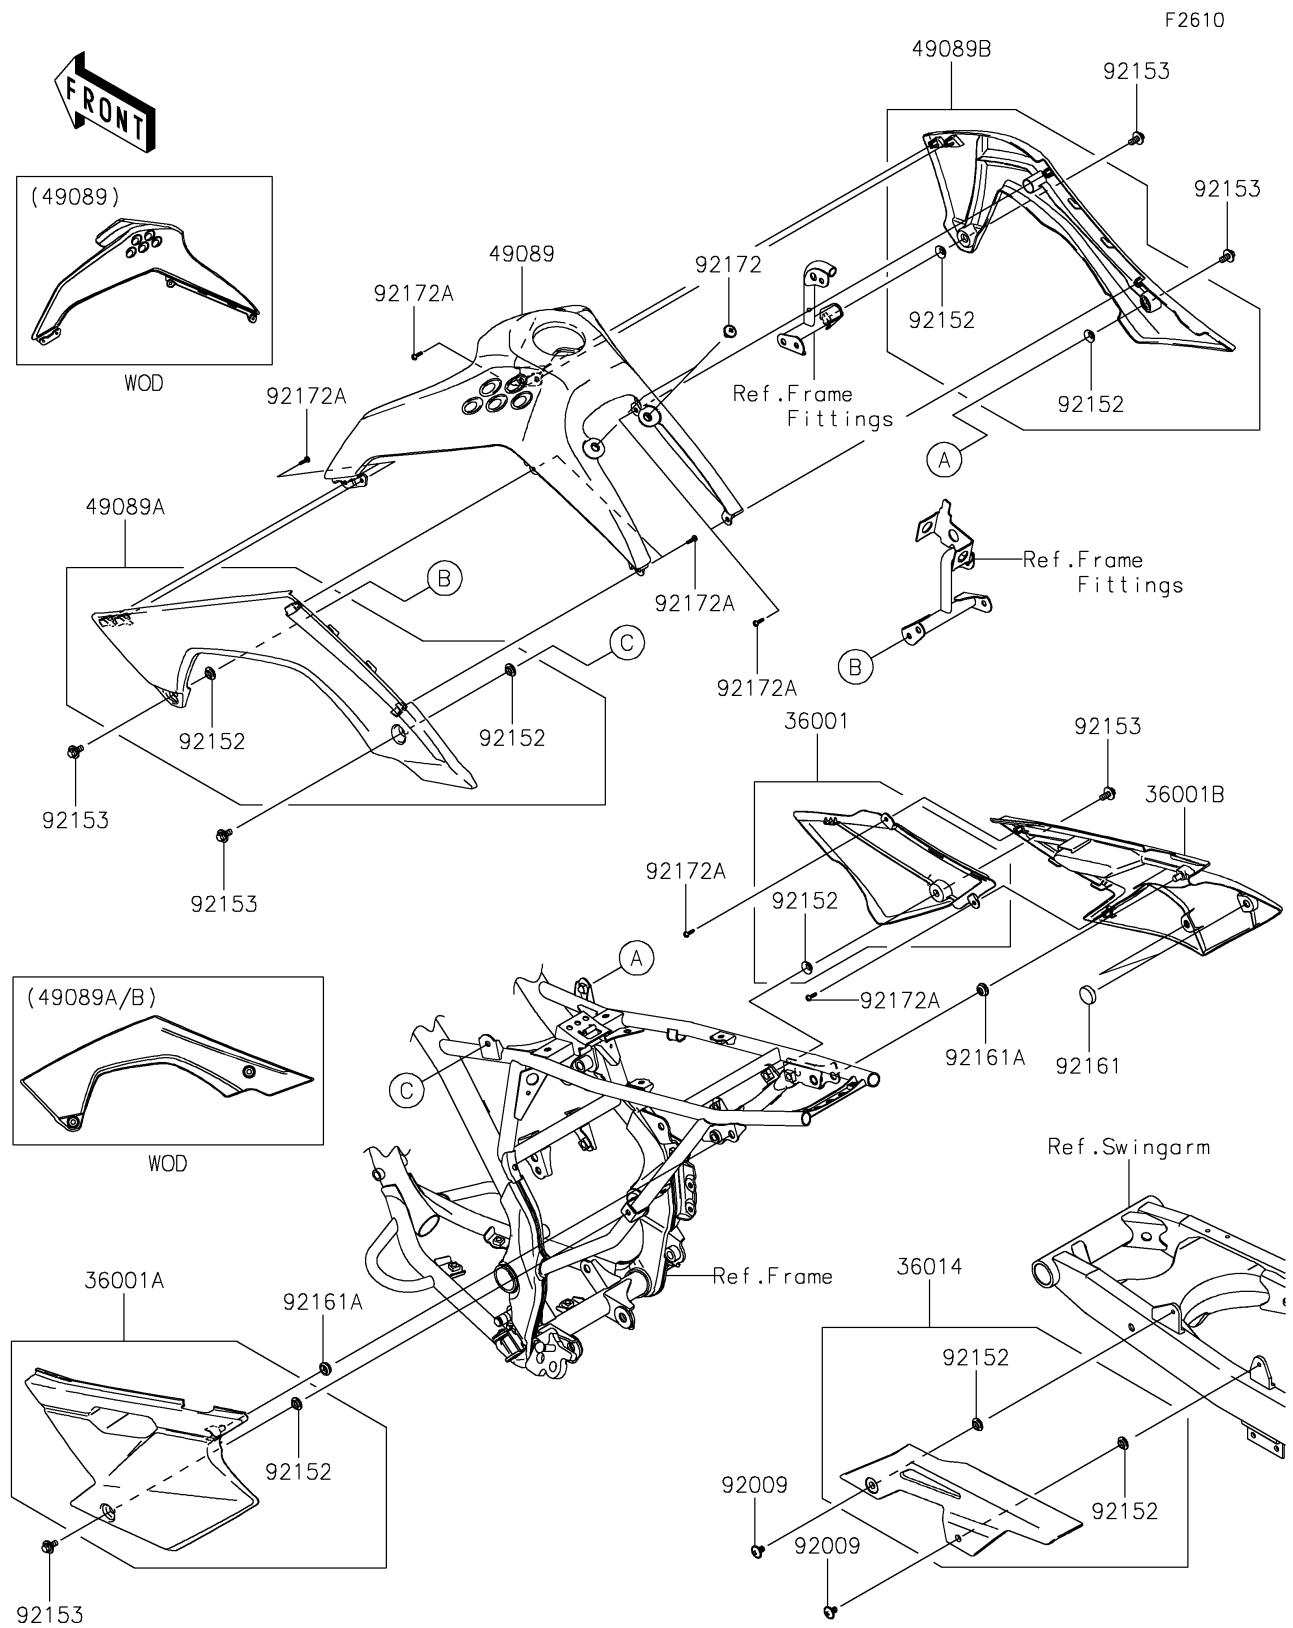

## 2018 KLX® 140G PARTS DIAGRAM

Side Covers/Chain Cover(CHF/CJF)

## 2018 KLX® 140G PARTS LIST

Side Covers/Chain Cover(CHF/CJF)

ITEM NAME	PART NUMBER	QUANTITY
COVER-SIDE,FR,RH,B.WHITE (Ref # 36001)	36001-0125-266	1
COVER-SIDE,RR,LH,B.WHITE (Ref # 36001A)	36001-0154-266	1
COVER-SIDE,RR,RH,B.WHITE (Ref # 36001B)	36001-0156-266	1
CASE-CHAIN (Ref # 36014)	36014-0044	1
SHROUD-ENGINE,UPP,L.GREEN (Ref # 49089)	49089-0052-290	1
SHROUD-ENGINE,LH,EBONY (Ref # 49089A)	49089-0053-6C	1
SHROUD-ENGINE,RH,EBONY (Ref # 49089B)	49089-0054-6C	1
SCREW,6X10 (Ref # 92009)	92009-1729	1
COLLAR,8.8X11.2X4 (Ref # 92152)	92152-0909	1
BOLT,FLANGED,6X14 (Ref # 92153)	92153-0936	1
DAMPER (Ref # 92161)	92161-0336	1
DAMPER (Ref # 92161A)	92161-0631	1
SCREW,6X10 (Ref # 92172)	92172-0098	1
SCREW,TAPPING,4X12 (Ref # 92172A)	92172-0233	1