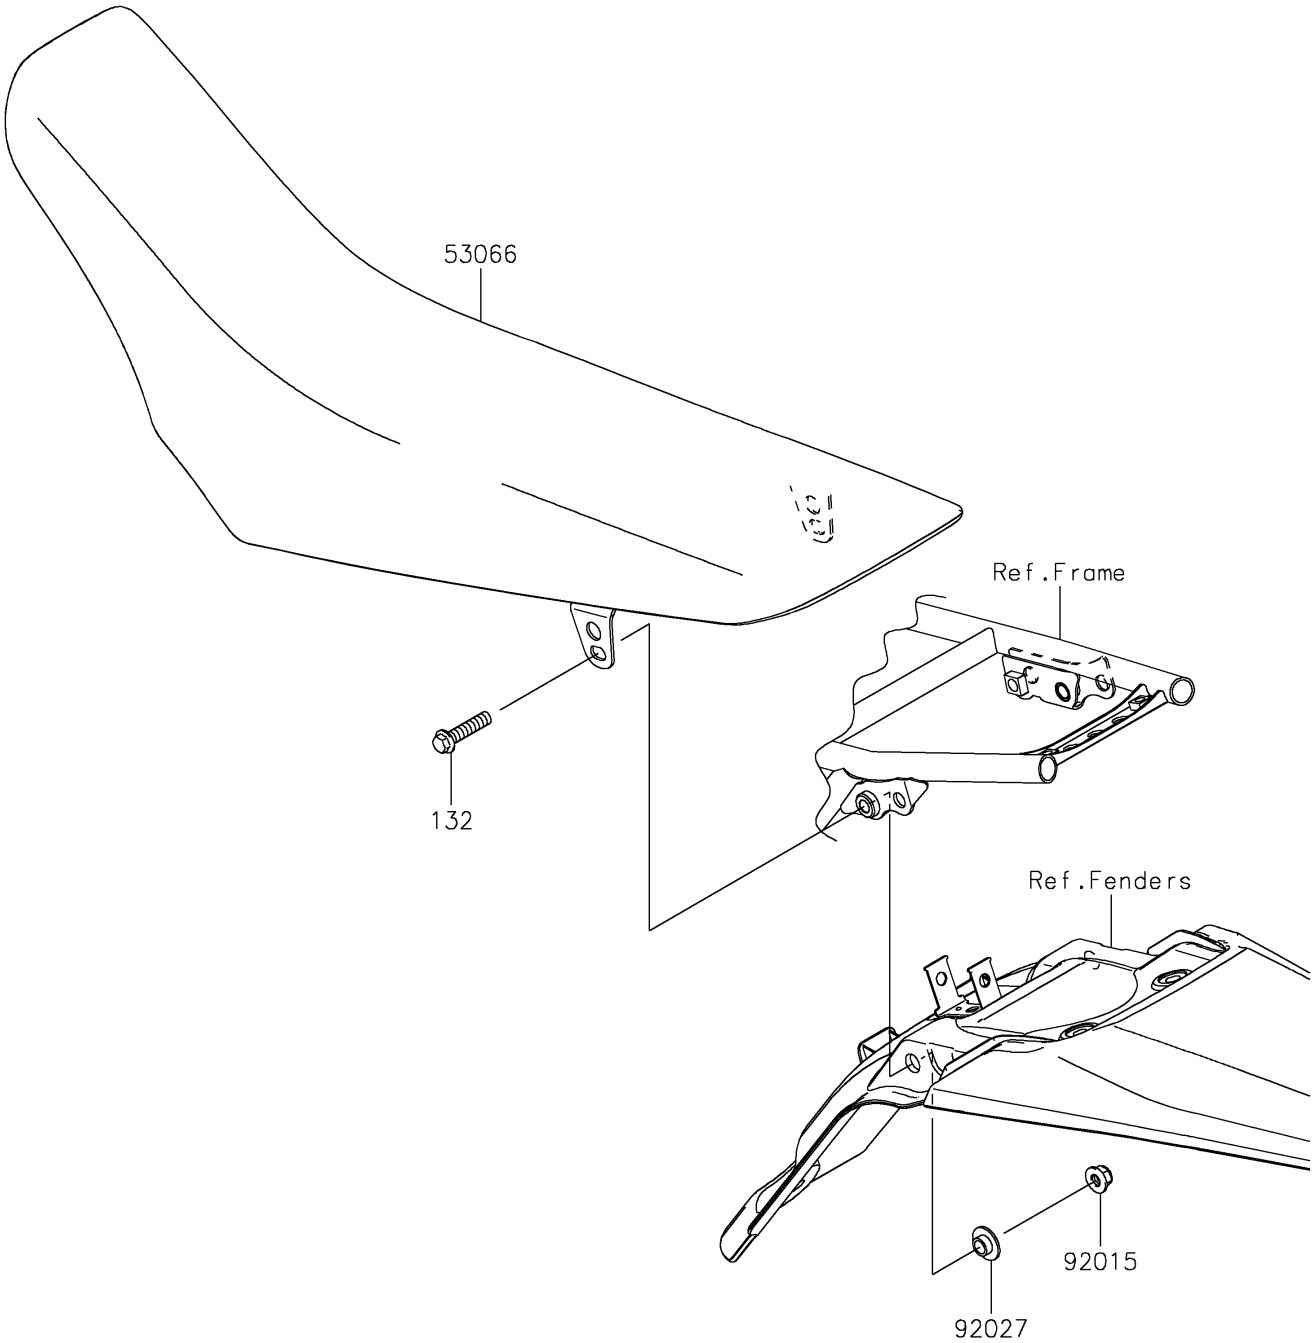

2019 KLX® 140G PARTS DIAGRAM

Seat

F2510

2019 KLX® 140G PARTS LIST

Seat

ITEM NAME	PART NUMBER	QUANTITY
BOLT-FLANGED-SMALL,8X35 (Ref # 132)	132BA0835	1
SEAT-ASSY,DUAL,GREEN/BLACK (Ref # 53066)	53066-0457-49F	1
NUT,8MM (Ref # 92015)	92015-1432	1
COLLAR (Ref # 92027)	92027-1745	1