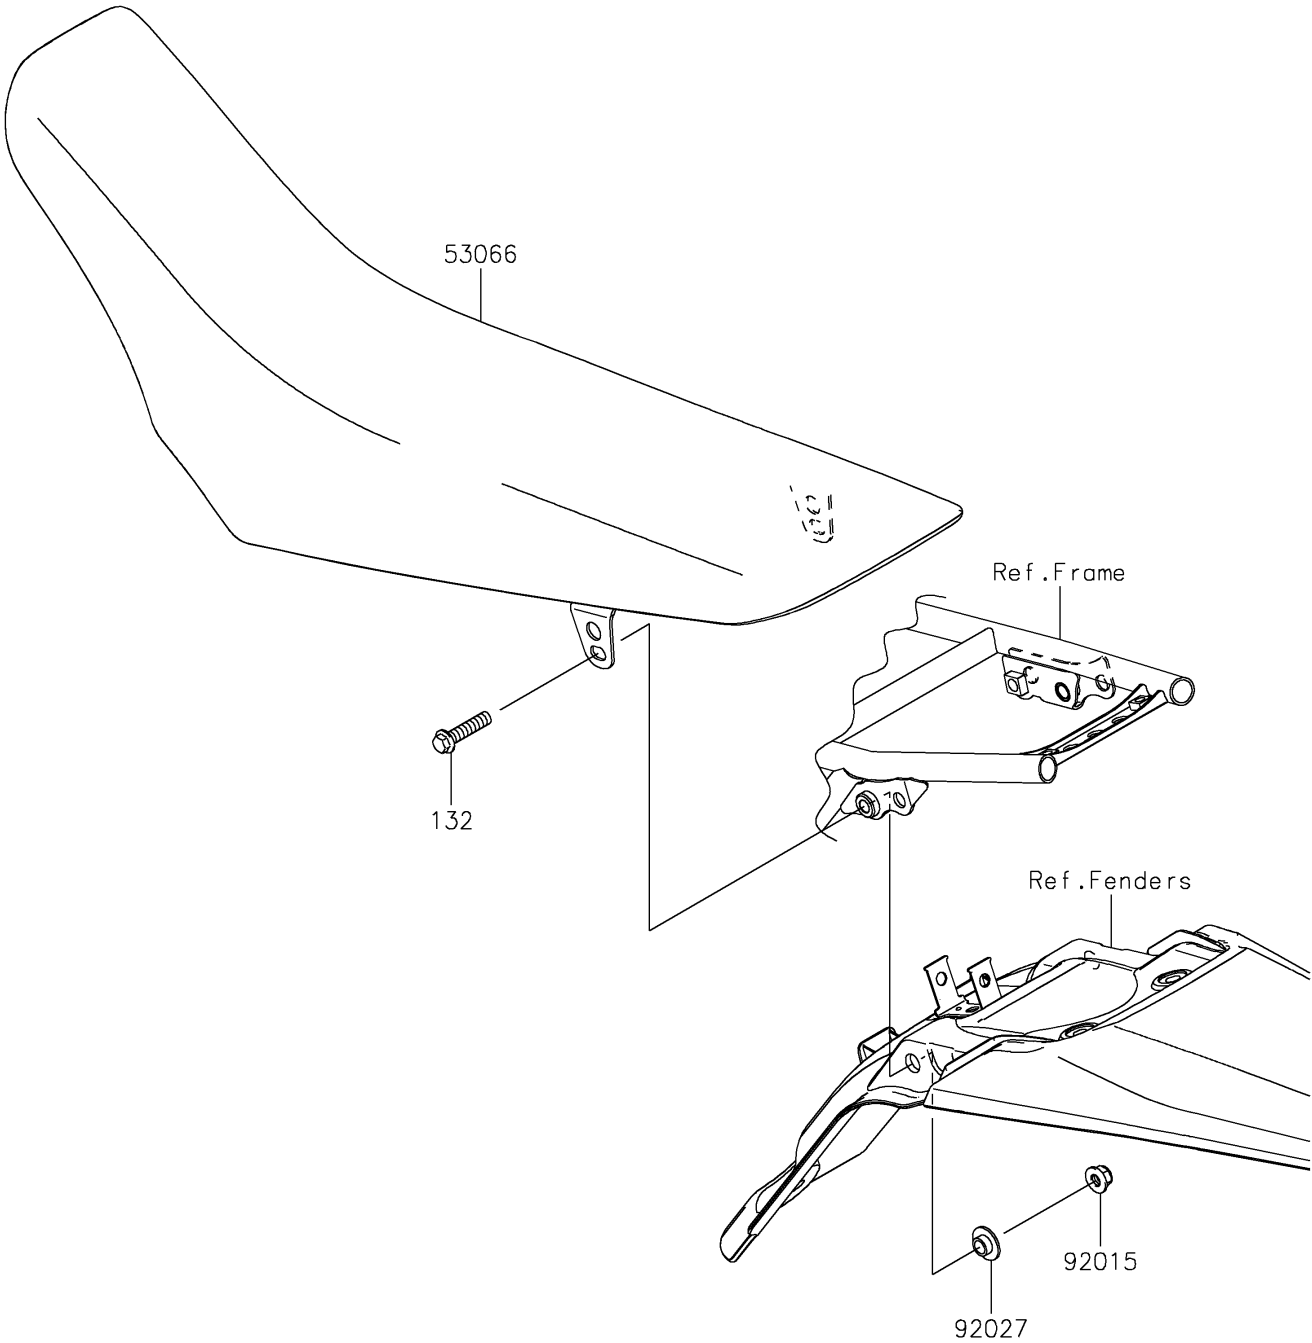

2018 KLX® 140G PARTS DIAGRAM

Seat

F2510

2018 KLX® 140G PARTS LIST

Seat

ITEM NAME	PART NUMBER	QUANTITY
BOLT-FLANGED-SMALL,8X35 (Ref # 132)	132BA0835	1
SEAT-ASSY,DUAL,GREEN/BLACK (Ref # 53066)	53066-0457-49F	1
NUT,8MM (Ref # 92015)	92015-1432	1
COLLAR (Ref # 92027)	92027-1745	1