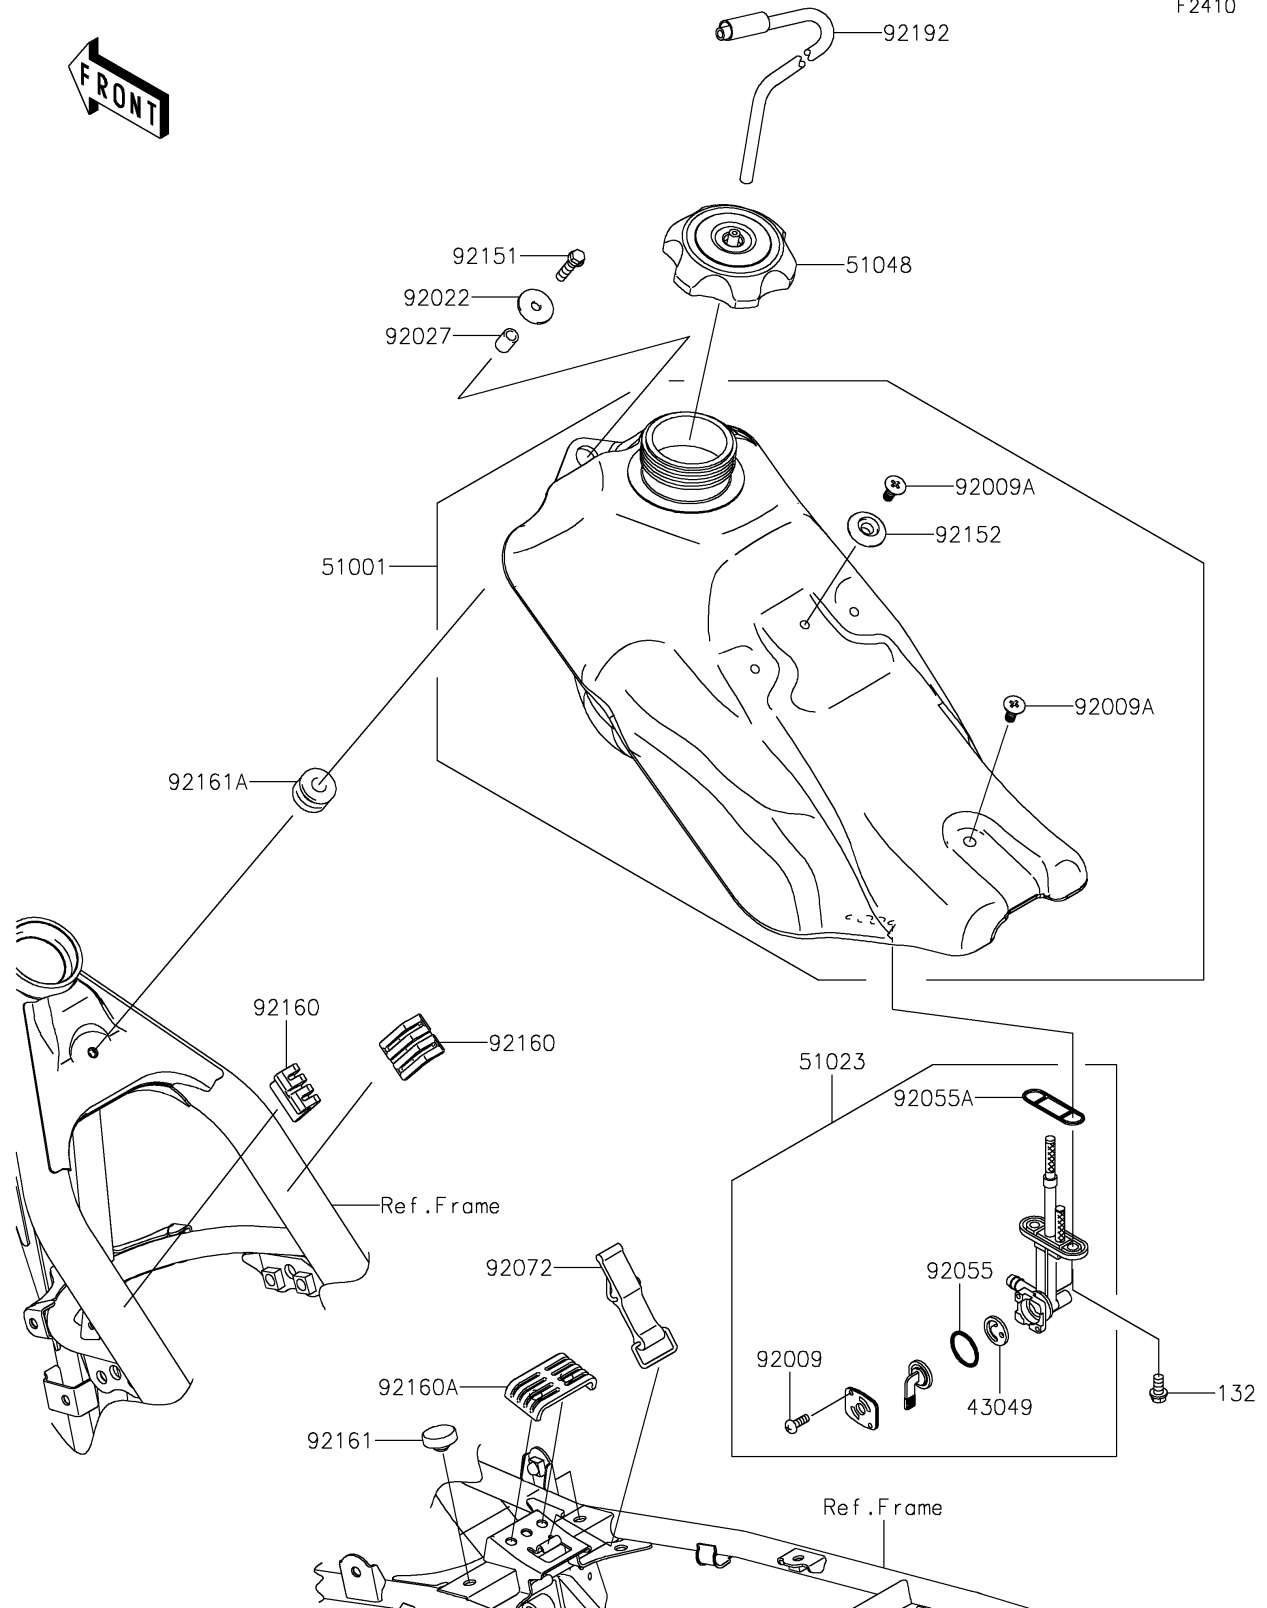

## 2018 KLX® 140G PARTS DIAGRAM

Fuel Tank

F2410

## 2018 KLX® 140G PARTS LIST

Fuel Tank

ITEM NAME	PART NUMBER	QUANTITY
BOLT-FLANGED-SMALL,6X12 (Ref # 132)	132BA0612	1
PACKING,VALVE (Ref # 43049)	43049-1102	1
TANK-COMP-FUEL (Ref # 51001)	51001-0847	1
TAP-ASSY,FUEL (Ref # 51023)	51023-0030	1
CAP-ASSY-TANK,FUEL (Ref # 51048)	51048-0009	1
SCREW,3X5 (Ref # 92009)	92009-1123	1
SCREW,6MM (Ref # 92009A)	92009-1971	1
WASHER,6.5X24X2 (Ref # 92022)	92022-1690	1
COLLAR,6.8X10X14 (Ref # 92027)	92027-1966	1
RING-O,FUEL TAP LEVER (Ref # 92055)	92055-1111	1
RING-O,FUEL TAP PACKING (Ref # 92055A)	92055-1112	1
BAND,FUEL TANK (Ref # 92072)	92072-0109	1
BOLT,FLANGED-SMALL,6X25 (Ref # 92151)	92151-1930	1
COLLAR (Ref # 92152)	92152-0569	1
DAMPER,FUEL TANK (Ref # 92160)	92160-1328	1
DAMPER,FUEL TANK,RR (Ref # 92160A)	92160-1397	1
DAMPER (Ref # 92161)	92161-0336	1
DAMPER (Ref # 92161A)	92161-1523	1
TUBE (Ref # 92192)	92192-0161	1