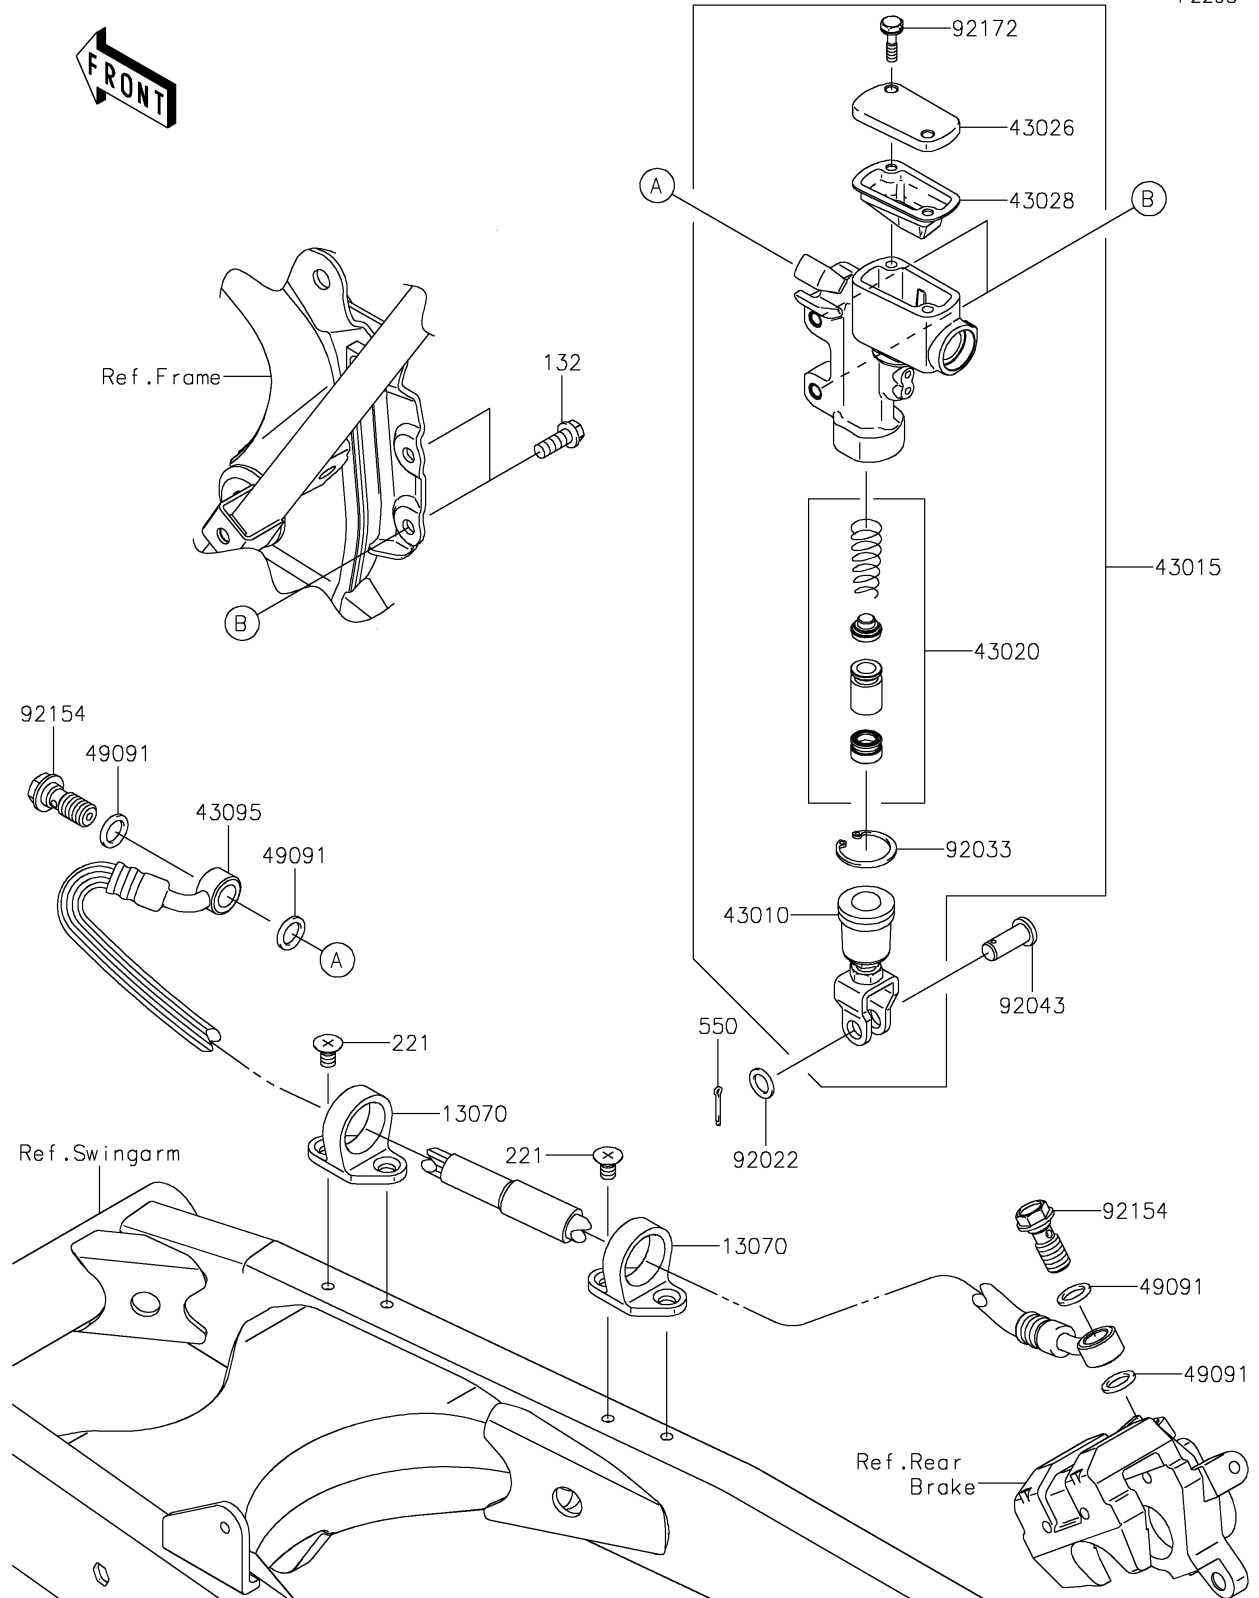

## 2018 KLX® 140G PARTS DIAGRAM

Rear Master Cylinder

F2293

## 2018 KLX® 140G PARTS LIST

Rear Master Cylinder

ITEM NAME	PART NUMBER	QUANTITY
GUIDE,HOSE (Ref # 13070)	13070-1144	1
BOLT-FLANGED-SMALL,6X16 (Ref # 132)	132BA0616	1
SCREW-CSK-CROS,6X10 (Ref # 221)	221AA0610	1
ROD-ASSY-BRAKE (Ref # 43010)	43010-0006	1
CYLINDER-ASSY-MASTER,RR (Ref # 43015)	43015-0099	1
PISTON-COMP-BRAKE (Ref # 43020)	43020-1094	1
CAP-BRAKE (Ref # 43026)	43026-0008	1
DIAPHRAGM (Ref # 43028)	43028-1092	1
HOSE-BRAKE,RR,588MM (Ref # 43095)	43095-0954	1
WASHER-SEAL,10.1X14.5X1.5 (Ref # 49091)	49091-0001	1
PIN-COTTER,2.0X15 (Ref # 550)	550AA2015	1
WASHER,8.5X13X1 (Ref # 92022)	92022-1028	1
RING-SNAP,20.9X24.6X1.2 (Ref # 92033)	92033-0079	1
PIN (Ref # 92043)	92043-0004	1
BOLT,OIL,L=23 (Ref # 92154)	92154-0226	1
SCREW (Ref # 92172)	92172-0286	1