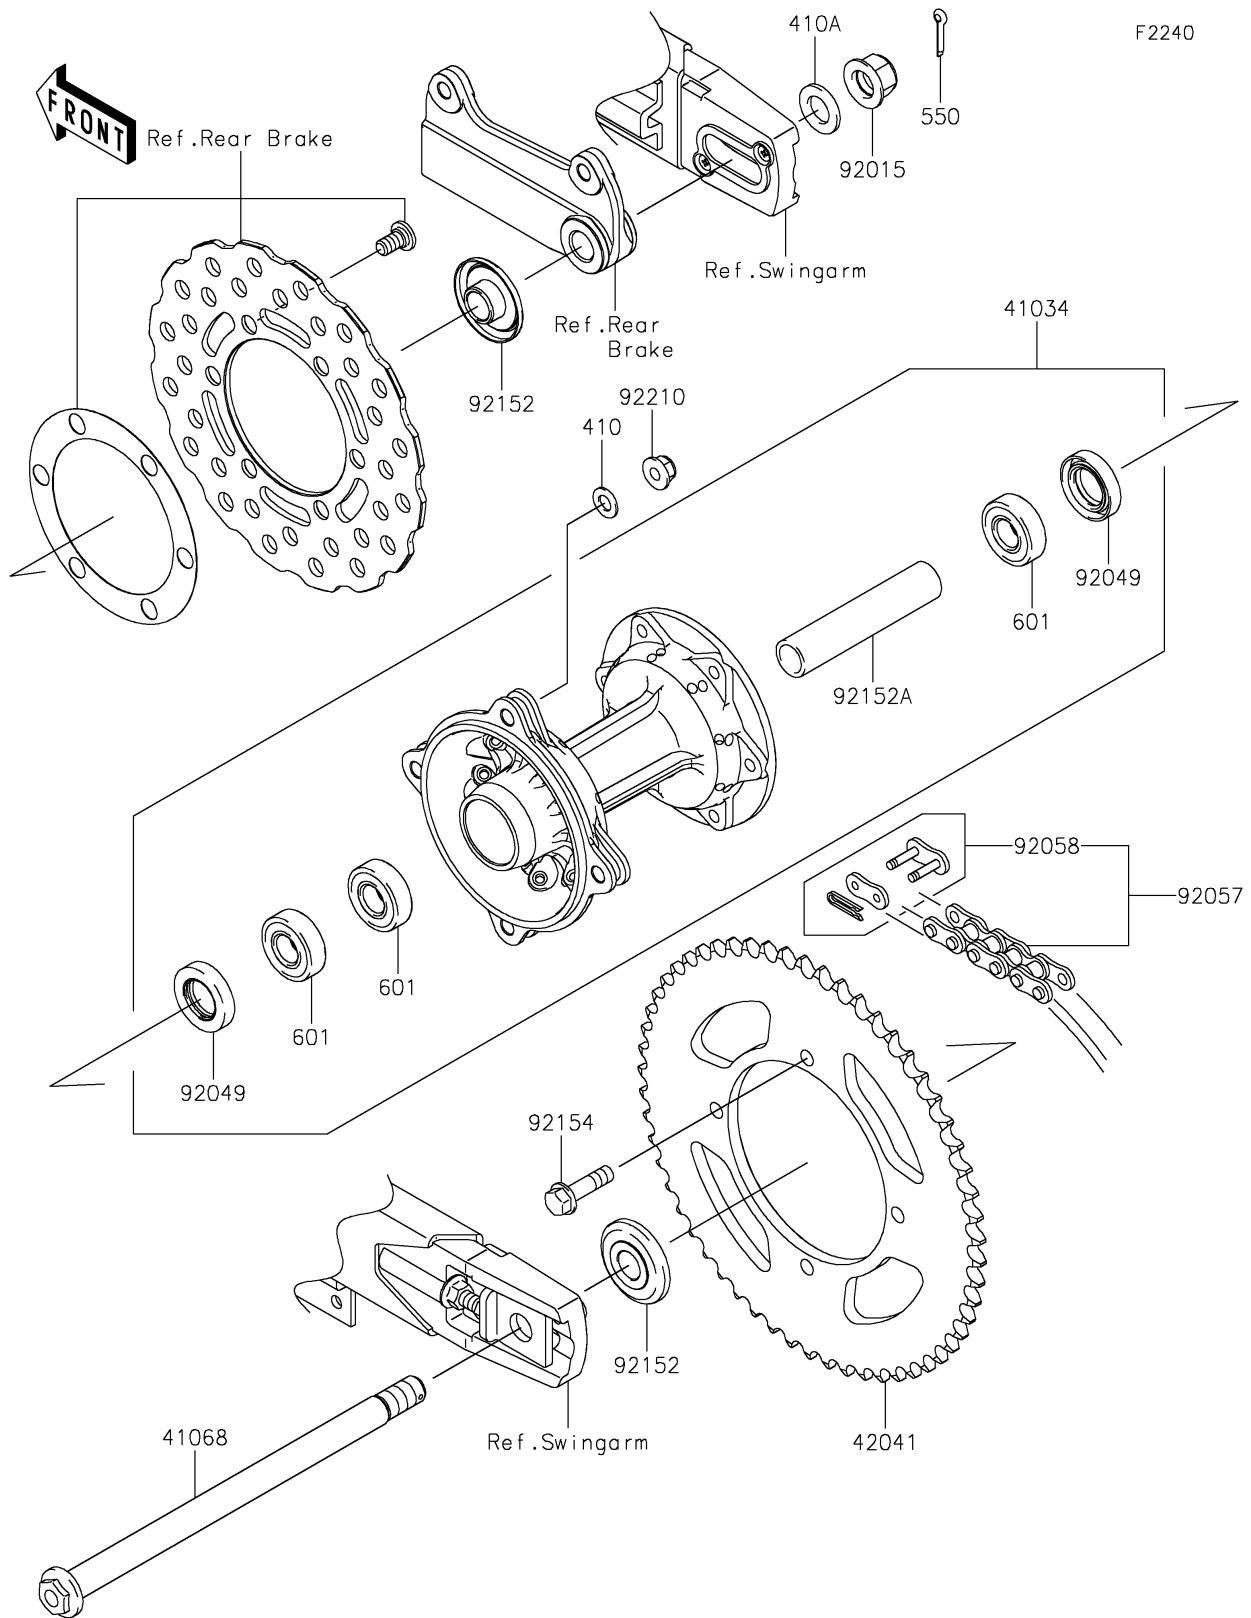

2019 KLX® 140G PARTS DIAGRAM

Rear Hub

2019 KLX® 140G PARTS LIST

Rear Hub

ITEM NAME	PART NUMBER	QUANTITY
WASHER-PLAIN-SMALL,8MM (Ref # 410)	410AA0800	1
DRUM-ASSY,RR (Ref # 41034)	41034-0574	1
AXLE,RR,238MM (Ref # 41068)	41068-0085	1
WASHER-PLAIN-SMALL,14MM (Ref # 410A)	410AA1400	1
SPROCKET-HUB,57T (Ref # 42041)	42041-0156	1
PIN-COTTER,2.5X20 (Ref # 550)	550AA2520	1
BEARING-BALL (Ref # 601)	601B6202UU	1
NUT,FLANGED,14MM (Ref # 92015)	92015-1401	1
SEAL-OIL (Ref # 92049)	92049-0114	1
CHAIN,DRIVE,DID428HDS3X134L (Ref # 92057)	92057-0684	1
JOINT-CHAIN,DRIVE (Ref # 92058)	92058-0016	1
COLLAR,RR AXLE,L=12.5 (Ref # 92152)	92152-0651	1
COLLAR,RR BRAKE DRUM,L=95 (Ref # 92152A)	92152-1090	1
BOLT,FLANGED,8X30 (Ref # 92154)	92154-0424	1
NUT,FLANGED,LOCK,8MM (Ref # 92210)	92210-0159	1