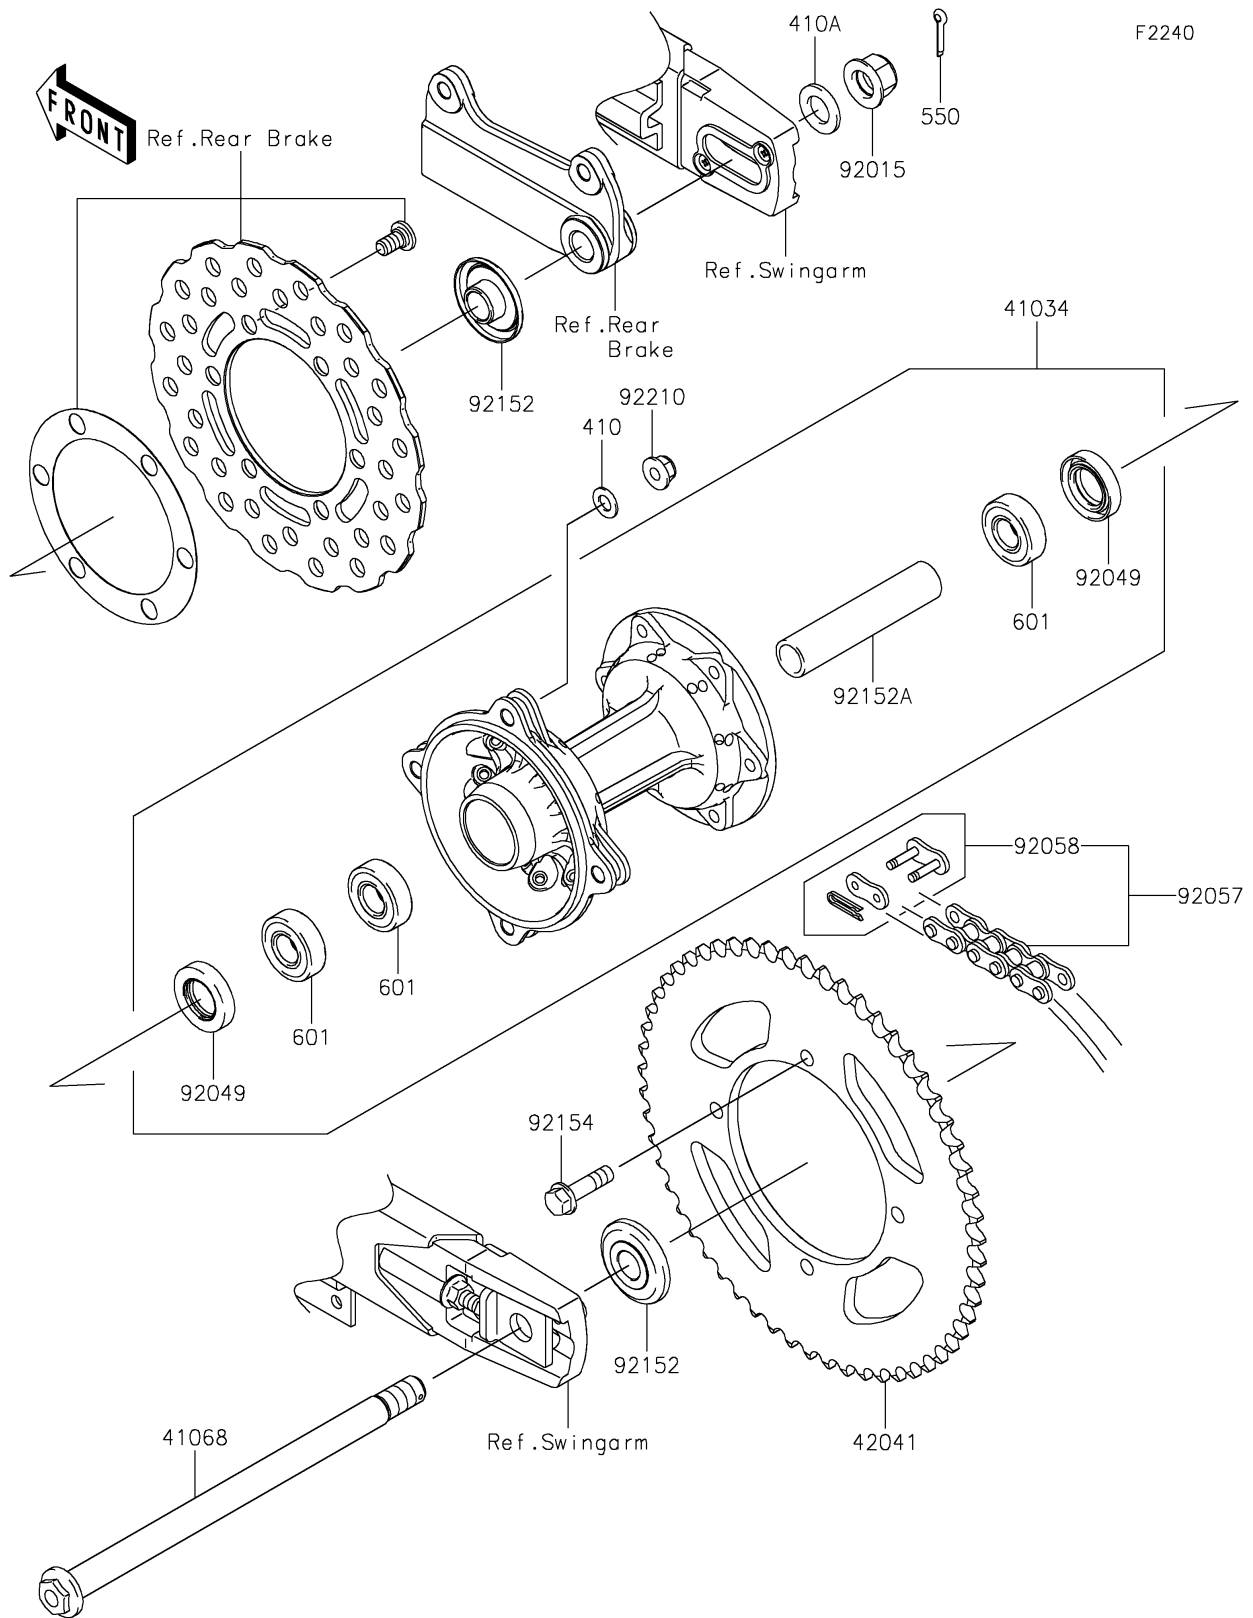

2018 KLX® 140G PARTS DIAGRAM

Rear Hub

2018 KLX® 140G PARTS LIST

Rear Hub

ITEM NAME	PART NUMBER	QUANTITY
WASHER-PLAIN-SMALL,8MM (Ref # 410)	410AA0800	1
DRUM-ASSY,RR (Ref # 41034)	41034-0574	1
AXLE,RR,238MM (Ref # 41068)	41068-0085	1
WASHER-PLAIN-SMALL,14MM (Ref # 410A)	410AA1400	1
SPROCKET-HUB,57T (Ref # 42041)	42041-0156	1
PIN-COTTER,2.5X20 (Ref # 550)	550AA2520	1
BEARING-BALL (Ref # 601)	601B6202UU	1
NUT,FLANGED,14MM (Ref # 92015)	92015-1401	1
SEAL-OIL (Ref # 92049)	92049-0114	1
CHAIN,DRIVE,DID428HDS3X134L (Ref # 92057)	92057-0684	1
JOINT-CHAIN,DRIVE (Ref # 92058)	92058-0016	1
COLLAR,RR AXLE,L=12.5 (Ref # 92152)	92152-0651	1
COLLAR,RR BRAKE DRUM,L=95 (Ref # 92152A)	92152-1090	1
BOLT,FLANGED,8X30 (Ref # 92154)	92154-0424	1
NUT,FLANGED,LOCK,8MM (Ref # 92210)	92210-0159	1