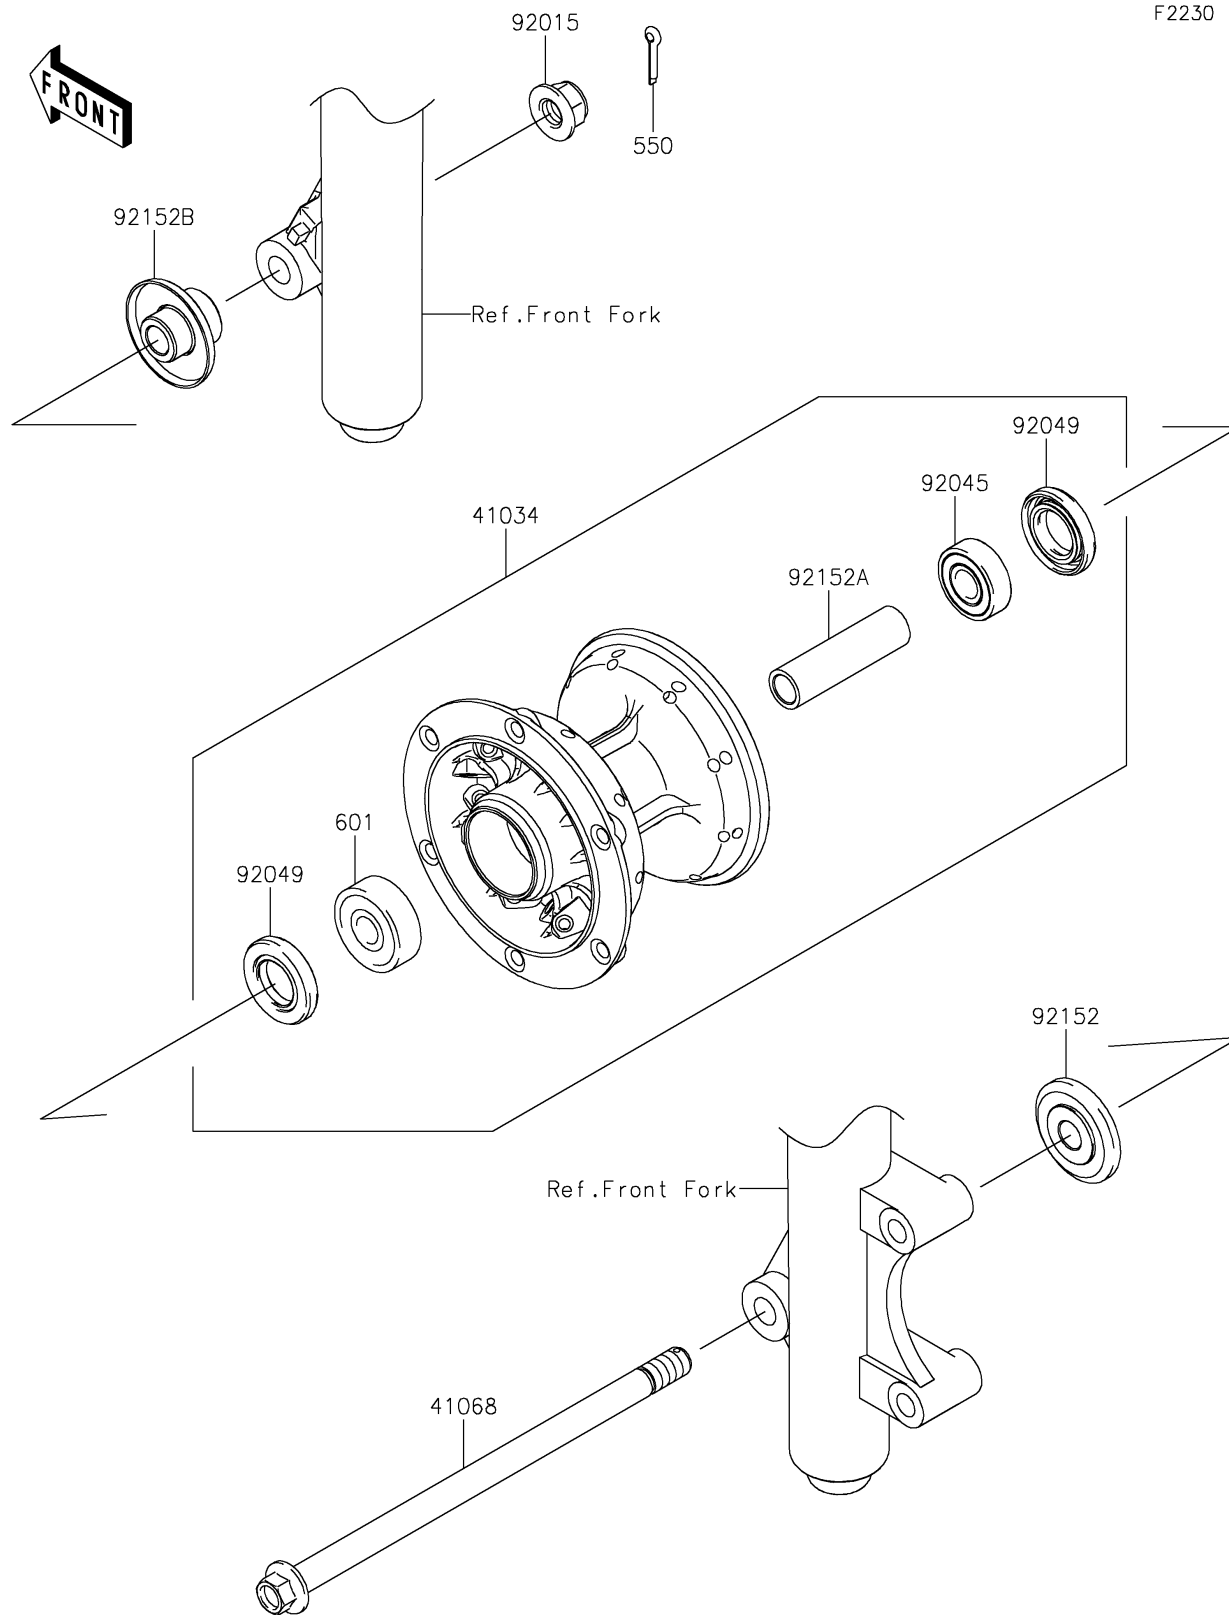

2019 KLX® 140G PARTS DIAGRAM

Front Hub

F2230

2019 KLX® 140G PARTS LIST

Front Hub

ITEM NAME	PART NUMBER	QUANTITY
DRUM-ASSY,FR (Ref # 41034)	41034-0573	1
AXLE,FR (Ref # 41068)	41068-1333	1
PIN-COTTER,2.5X20 (Ref # 550)	550AA2520	1
BEARING-BALL,#6201UUC3 (Ref # 601)	601B6301UU	1
NUT,LOCK,FLANGED,12MM (Ref # 92015)	92015-1433	1
BEARING-BALL,TMB201LLUC3/2A (Ref # 92045)	92045-1062	1
SEAL-OIL,20X37X6.5 (Ref # 92049)	92049-0113	1
COLLAR,FR AXLE,L=12 (Ref # 92152)	92152-0653	1
COLLAR,12.2X17.3X62.5 (Ref # 92152A)	92152-0709	1
COLLAR (Ref # 92152B)	92152-2192	1