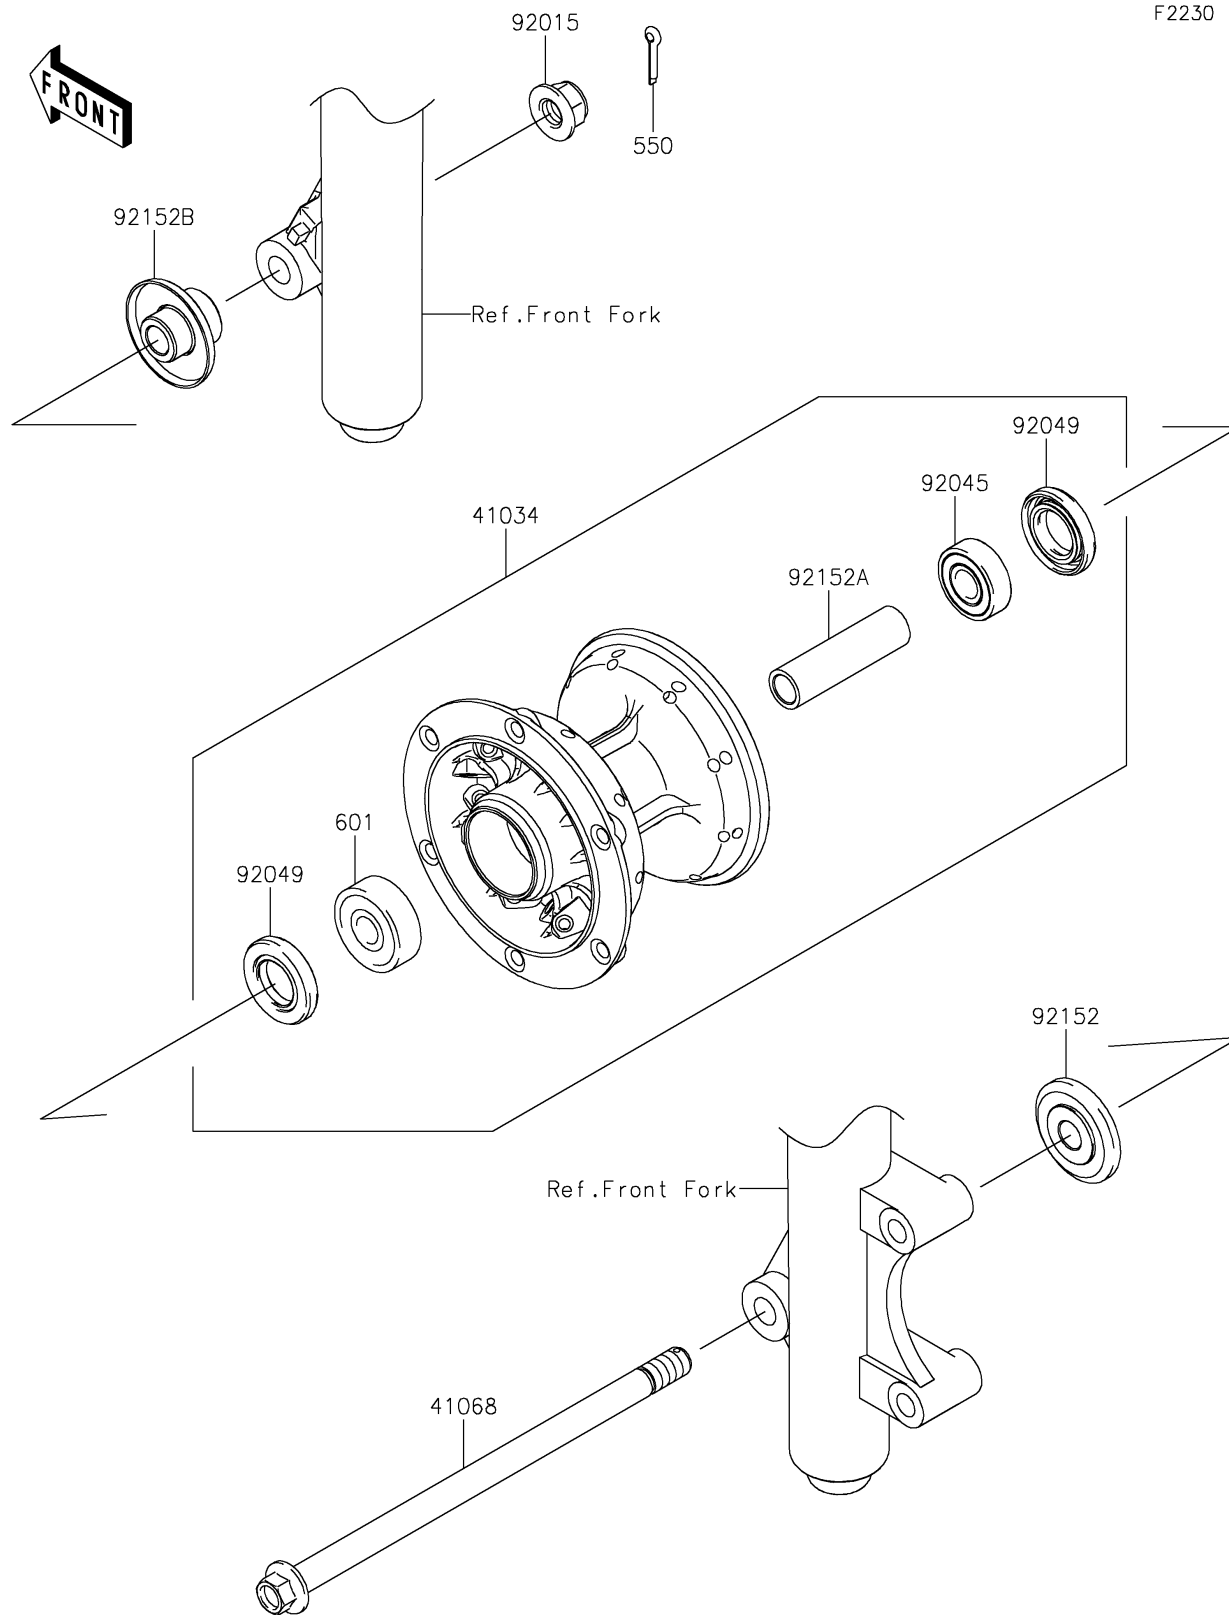

2018 KLX® 140G PARTS DIAGRAM

Front Hub

F2230

2018 KLX® 140G PARTS LIST

Front Hub

ITEM NAME	PART NUMBER	QUANTITY
DRUM-ASSY,FR (Ref # 41034)	41034-0573	1
AXLE,FR (Ref # 41068)	41068-1333	1
PIN-COTTER,2.5X20 (Ref # 550)	550AA2520	1
BEARING-BALL,#6201UUC3 (Ref # 601)	601B6301UU	1
NUT,LOCK,FLANGED,12MM (Ref # 92015)	92015-1433	1
BEARING-BALL,TMB201LLUC3/2A (Ref # 92045)	92045-1062	1
SEAL-OIL,20X37X6.5 (Ref # 92049)	92049-0113	1
COLLAR,FR AXLE,L=12 (Ref # 92152)	92152-0653	1
COLLAR,12.2X17.3X62.5 (Ref # 92152A)	92152-0709	1
COLLAR (Ref # 92152B)	92152-2192	1