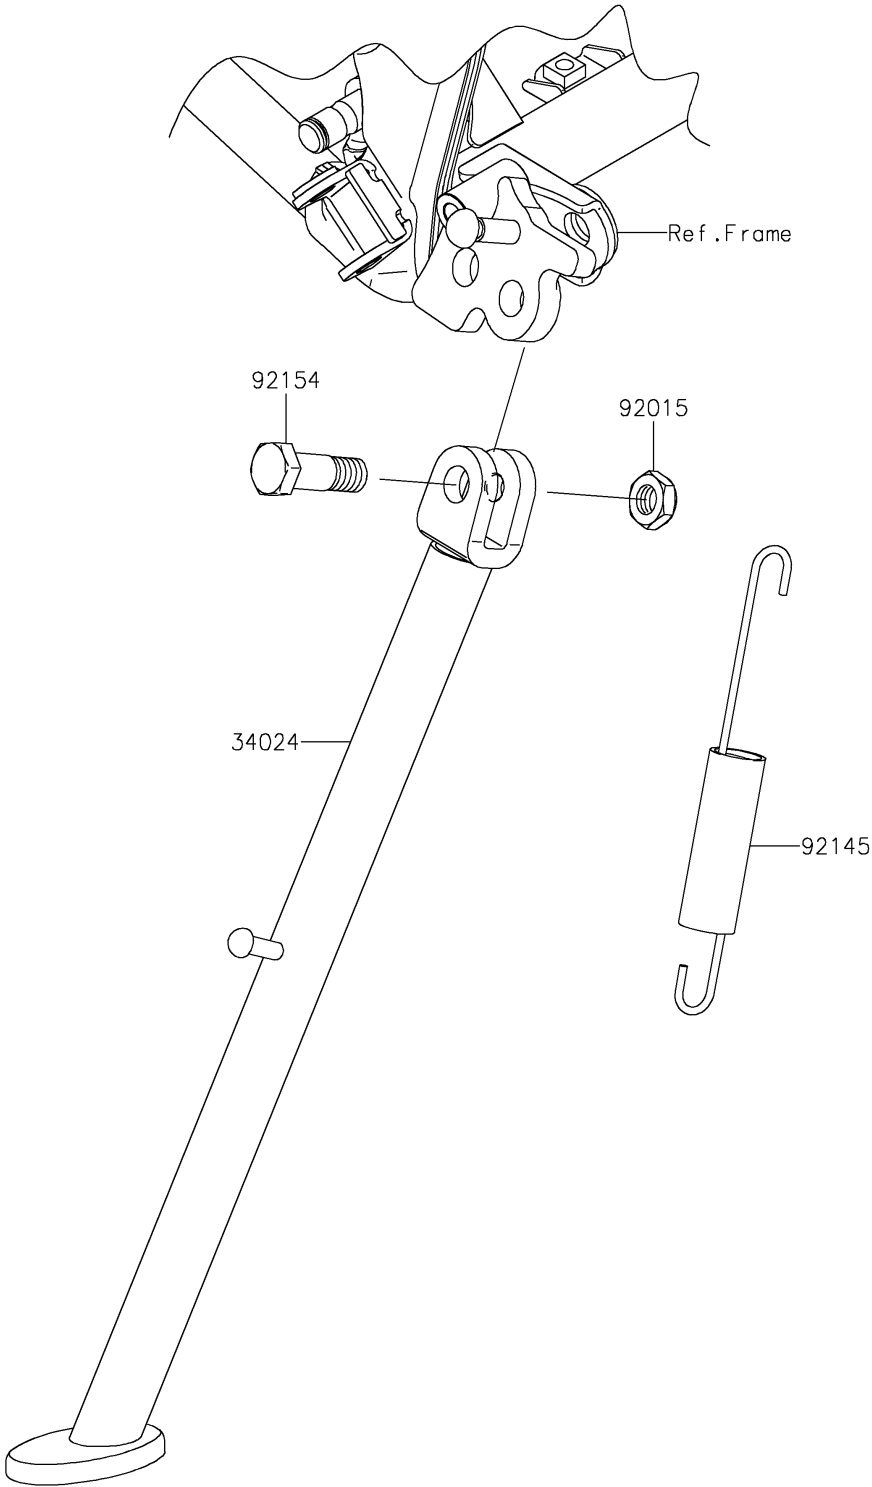

2019 KLX® 140G PARTS DIAGRAM

Stand(s)

F2190

2019 KLX® 140G PARTS LIST

Stand(s)

ITEM NAME	PART NUMBER	QUANTITY
STAND-SIDE,P.SILVER (Ref # 34024)	34024-0139-458	1
NUT,LOCK,10MM,BLACK (Ref # 92015)	92015-1188	1
SPRING,SIDE STAND (Ref # 92145)	92145-0584	1
BOLT,SIDE STAND (Ref # 92154)	92154-0412	1